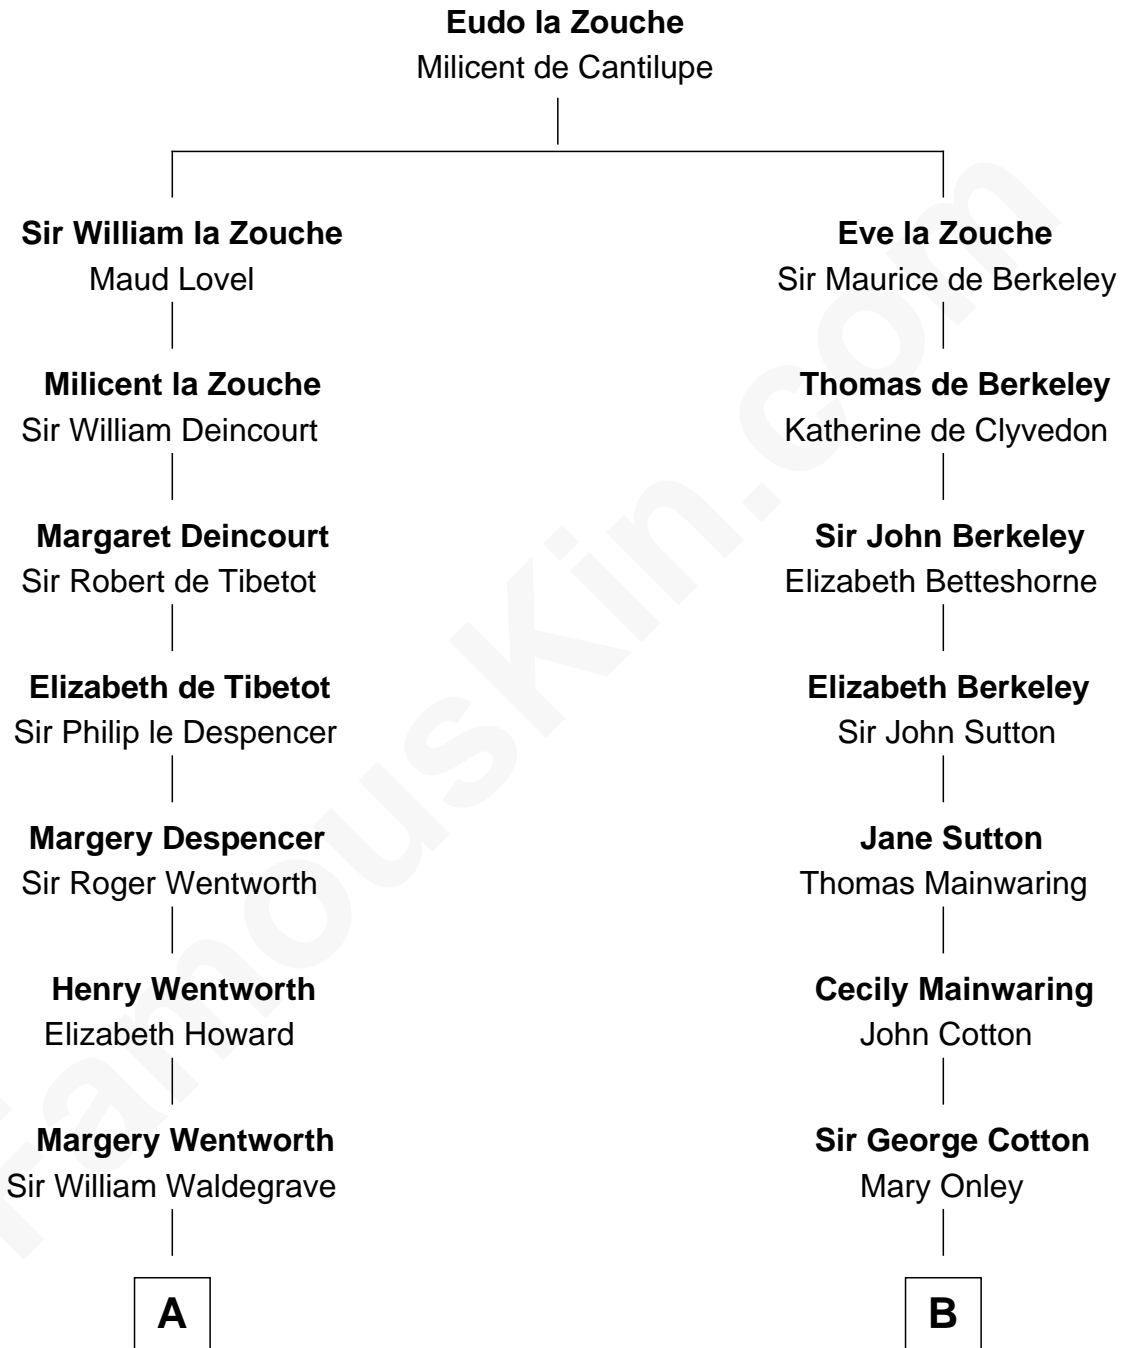

FamousKin.com
Relationship Chart of
Maggie Gyllenhaal
Movie Actress

16th cousin 5 times removed of
Grover Cleveland
22nd and 24th U.S. President

C

Anders Leonard Gyllenhaal

Selma Amanda Nelson

Leonard Ephraim Gyllenhaal