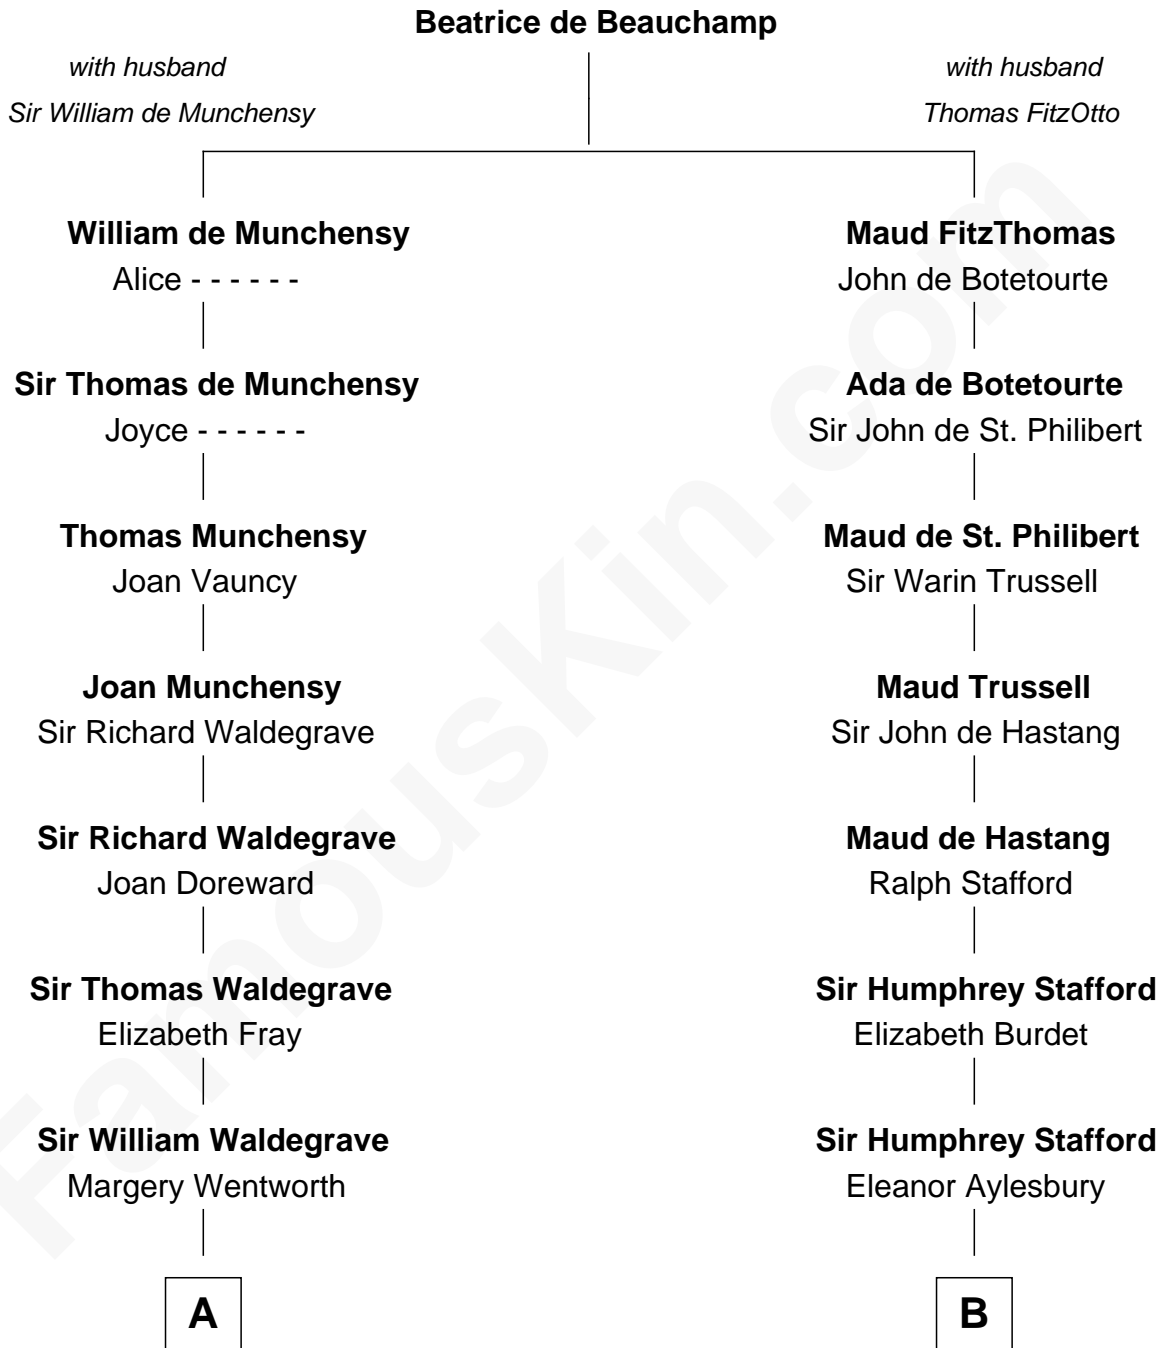

FamousKin.com
Relationship Chart of
Maggie Gyllenhaal
Movie Actress

18th cousin 3 times removed of

Samuel Prescott
Completed Paul Revere's Midnight Ride

C

Anders Leonard Gyllenhaal

Selma Amanda Nelson

Leonard Ephraim Gyllenhaal

Philo Pendleton

Hugh Anders Gyllenhaal

Virginia Lowrie Childs

Stephen Roark Gyllenhaal

Naomi Achs

Maggie Gyllenhaal

Movie Actress

D

Dr. Abel Prescott

Abigail Brigham

Samuel Prescott

Completed Paul Revere's Ride