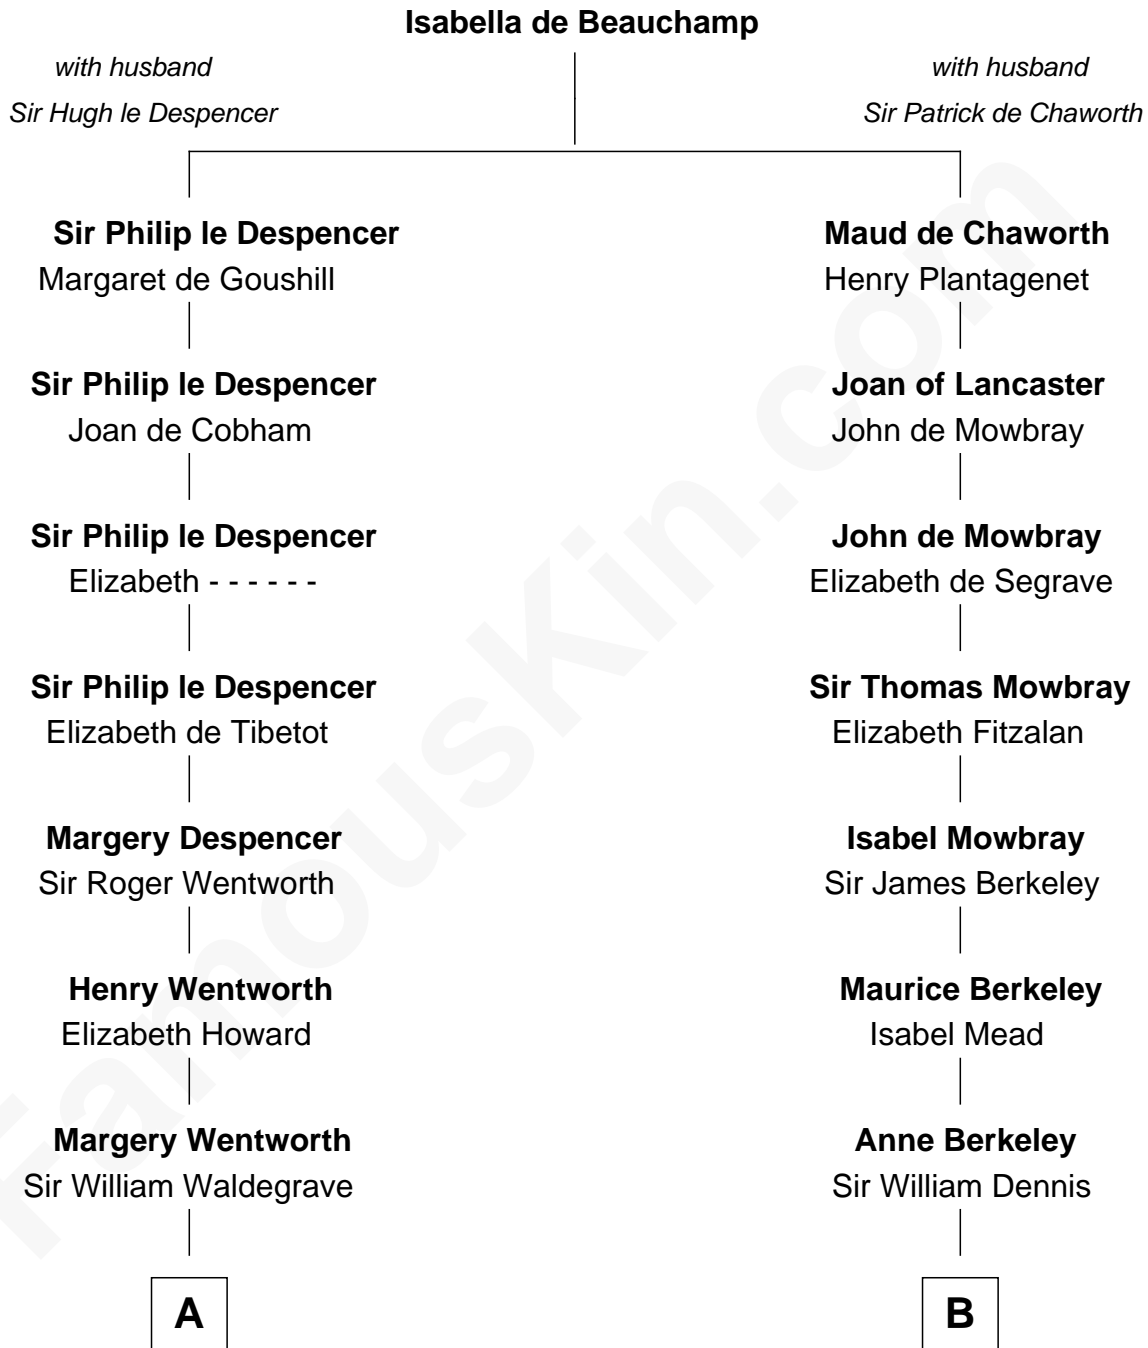

FamousKin.com
Relationship Chart of
Maggie Gyllenhaal
Movie Actress

16th cousin 5 times removed of
Samuel Prescott
Completed Paul Revere's Midnight Ride

C

Anders Leonard Gyllenhaal

Selma Amanda Nelson

Leonard Ephraim Gyllenhaal