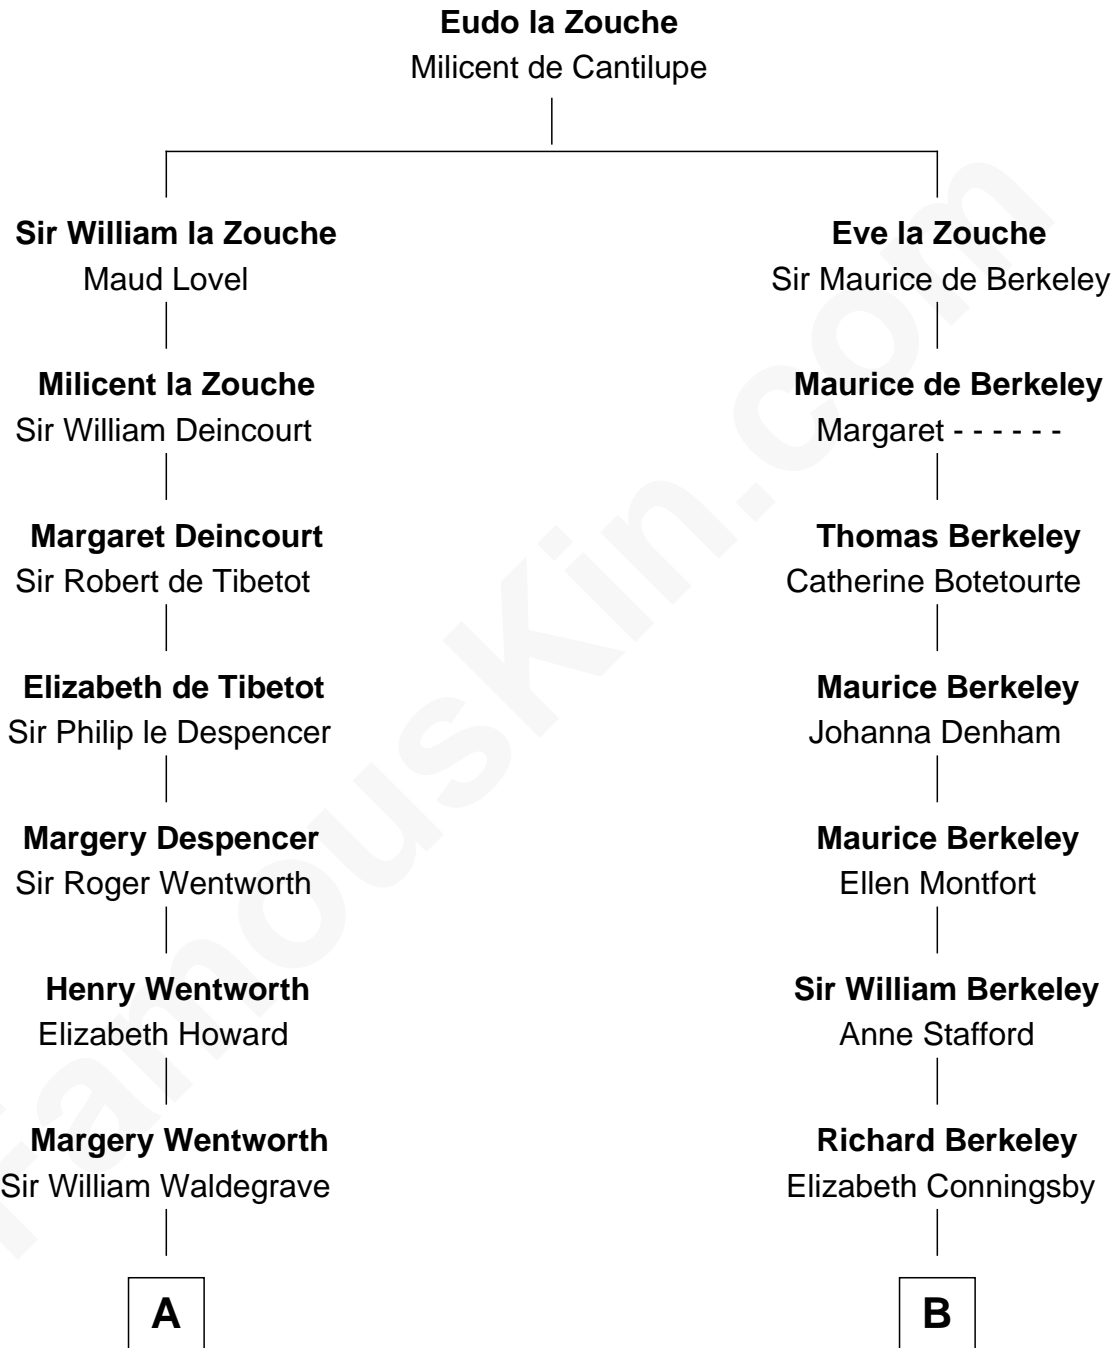

FamousKin.com
Relationship Chart of
Maggie Gyllenhaal
Movie Actress

16th cousin 5 times removed of

Samuel Prescott
Completed Paul Revere's Midnight Ride

C

Anders Leonard Gyllenhaal

Selma Amanda Nelson

Leonard Ephraim Gyllenhaal

Philo Pendleton

Hugh Anders Gyllenhaal

Virginia Lowrie Childs

Stephen Roark Gyllenhaal

Naomi Achs

Maggie Gyllenhaal

Movie Actress

FamousKin.com