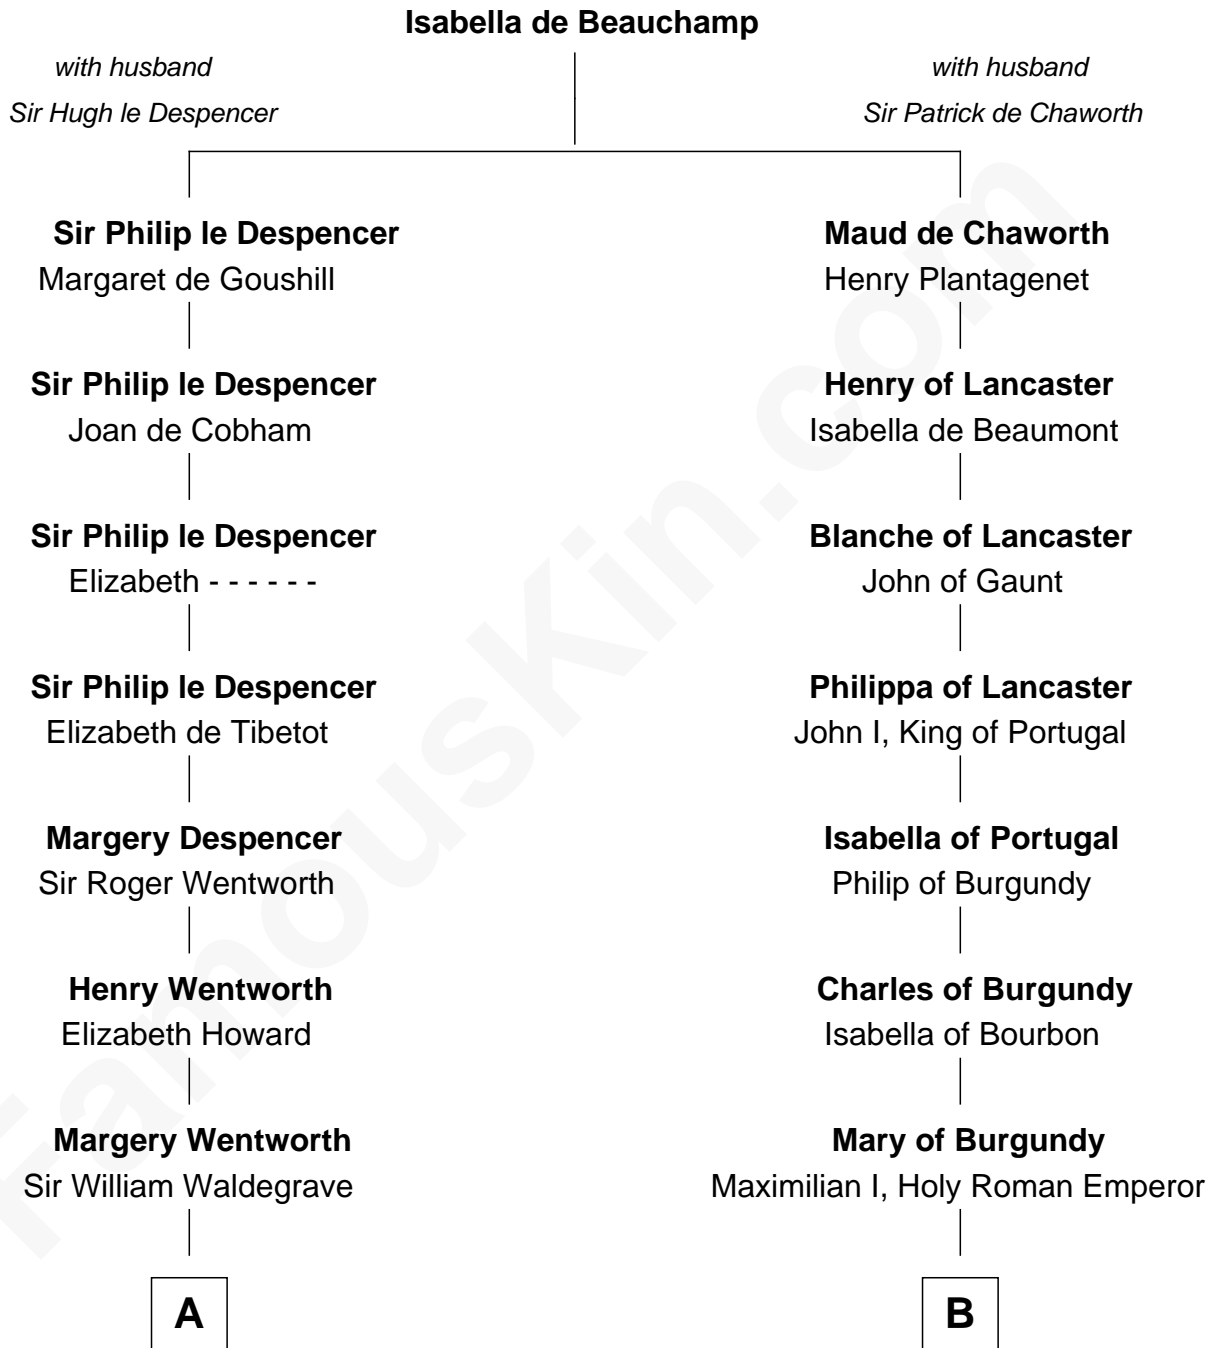

**FamousKin.com**  
**Relationship Chart of**  
**Maggie Gyllenhaal**  
*Movie Actress*

**8th cousin 13 times removed of**  
**Charles V**  
*Holy Roman Emperor*

**C**

Anders Leonard Gyllenhaal

Selma Amanda Nelson

Leonard Ephraim Gyllenhaal

Philo Pendleton

Hugh Anders Gyllenhaal

Virginia Lowrie Childs

Stephen Roark Gyllenhaal

Naomi Achs

**Maggie Gyllenhaal**

*Movie Actress*