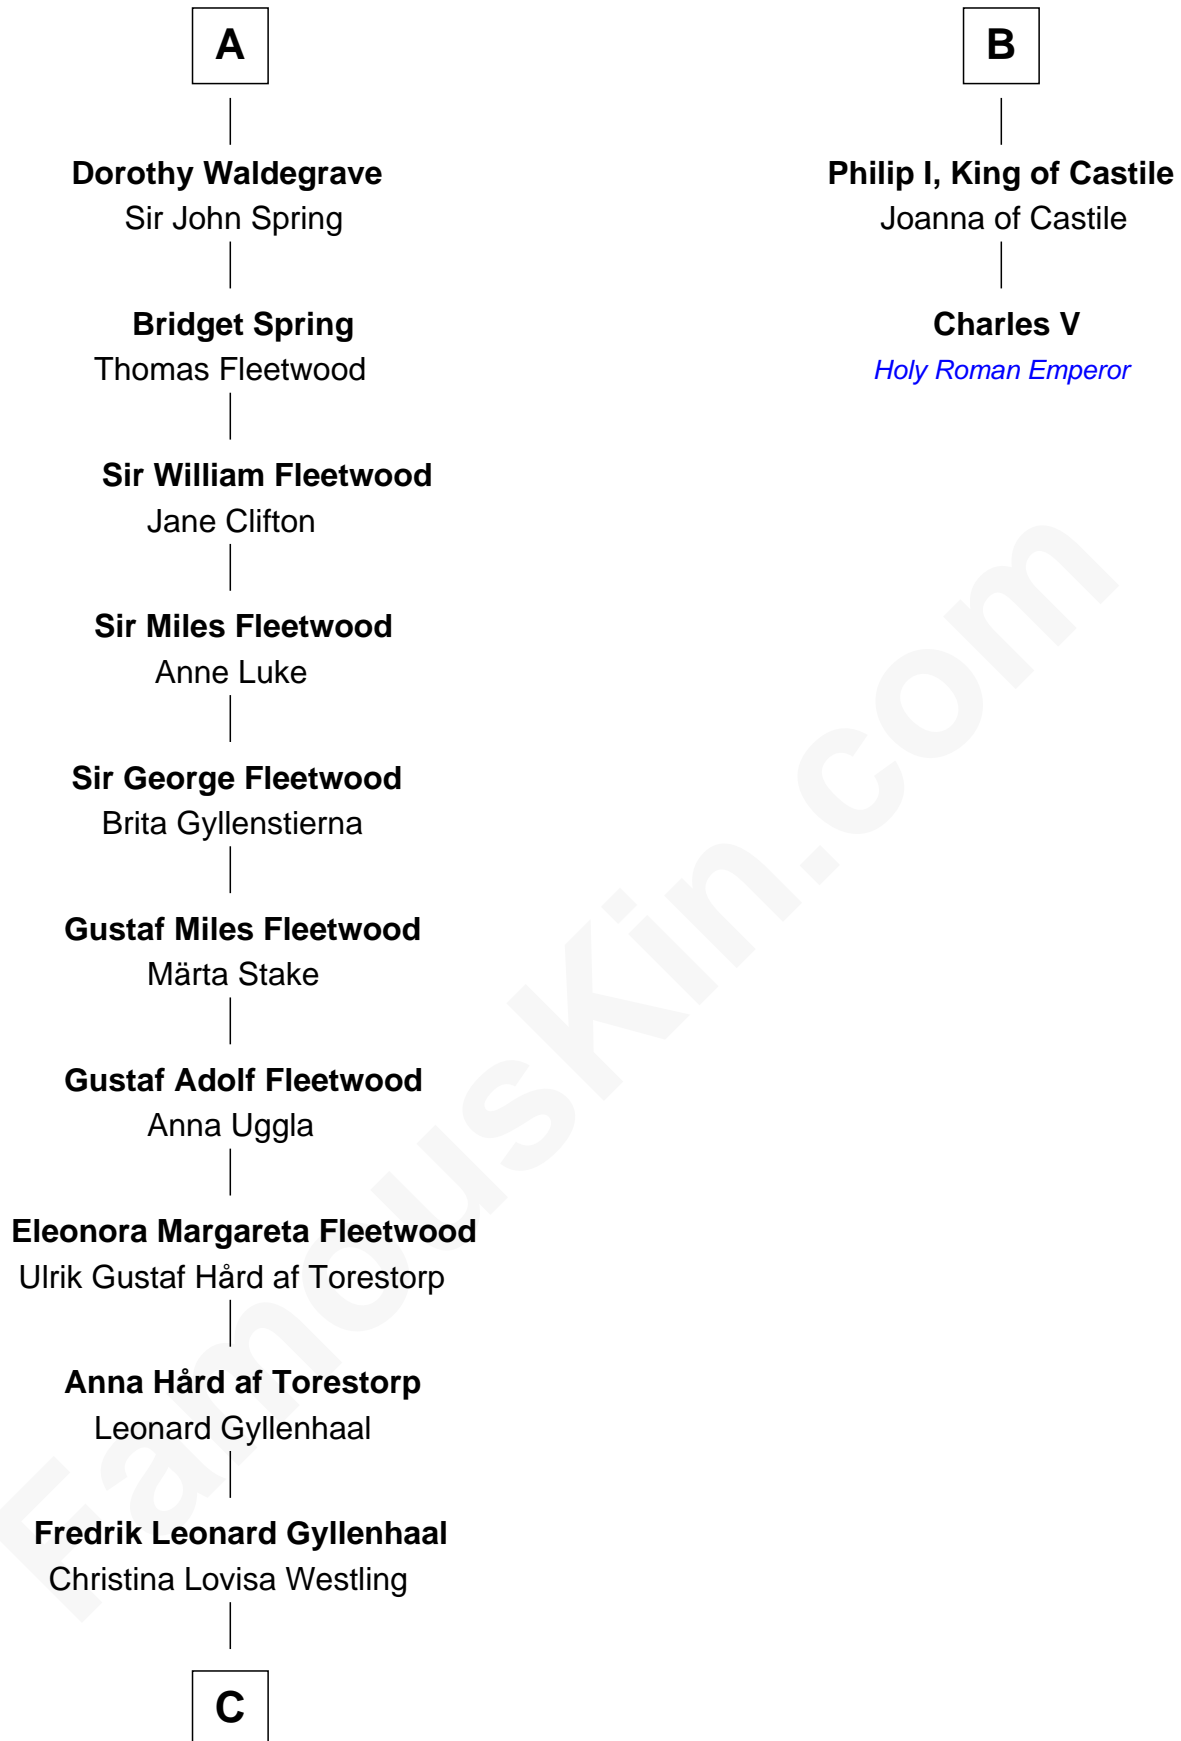

**FamousKin.com**  
**Relationship Chart of**  
**Maggie Gyllenhaal**  
*Movie Actress*

**8th cousin 13 times removed of**  
**Charles V**  
*Holy Roman Emperor*

**C**

Anders Leonard Gyllenhaal

Selma Amanda Nelson