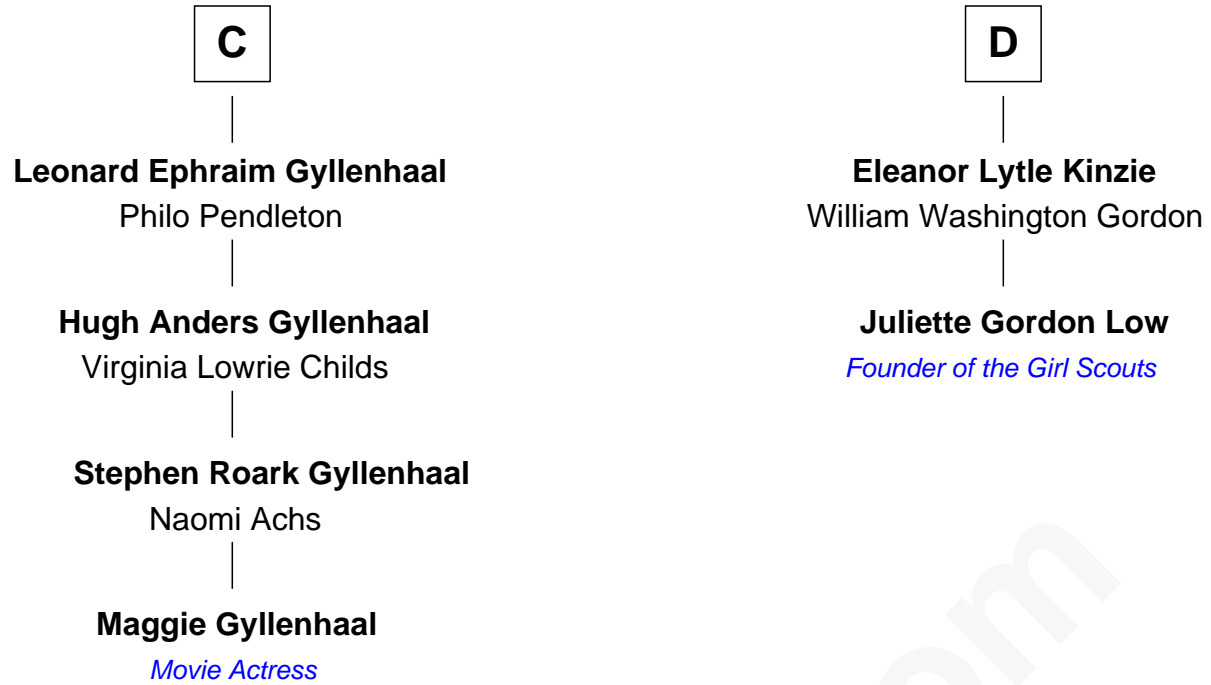

FamousKin.com
Relationship Chart of
Maggie Gyllenhaal
Movie Actress

18th cousin 2 times removed of
Juliette Gordon Low
Founder of the Girl Scouts

Bartholomew de Badlesmere
 Margaret de Clare

Margaret de Badlesmere

Sir John de Tibetot

Sir Robert de Tibetot

Margaret Deincourt

Elizabeth de Tibetot

Sir Philip le Despencer

Margery Despencer

Sir Roger Wentworth

Henry Wentworth

Elizabeth de Bohun

Sir Richard Fitzalan

Elizabeth Fitzalan

Sir Robert Goushill

Joan Goushill

Sir Thomas Stanley

Sir John Stanley

Elizabeth Weever

Margery Stanley

Sir William Torbock

Thomas Torbock

Elizabeth Moore

B

FamousKin.com