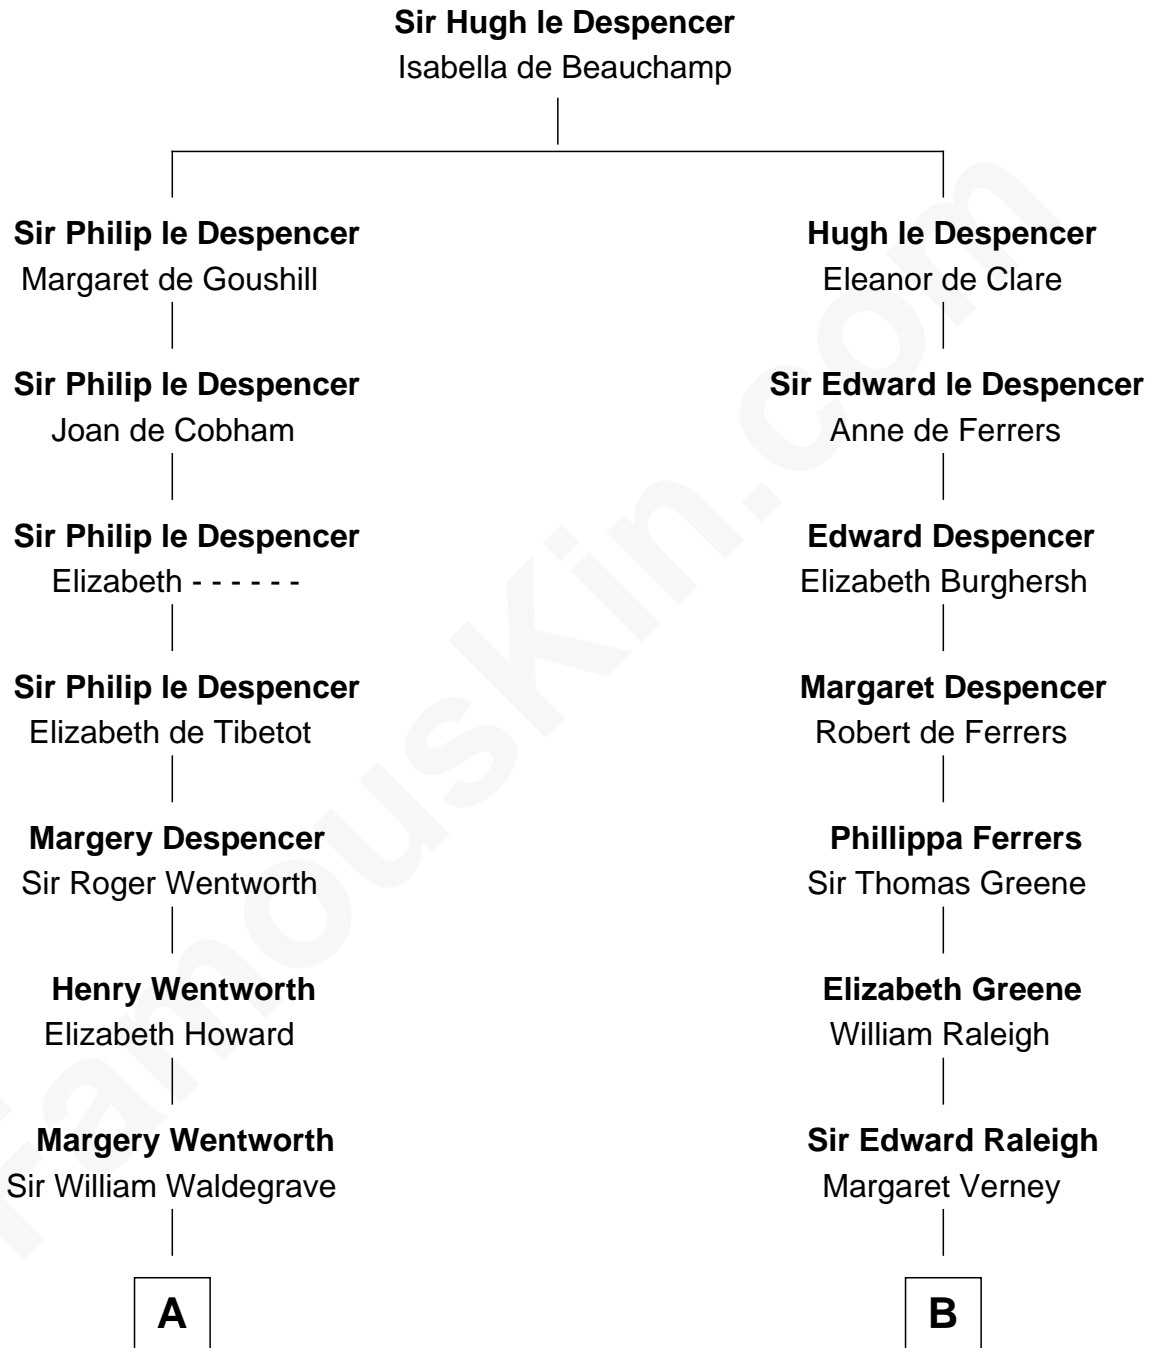

FamousKin.com
Relationship Chart of
Maggie Gyllenhaal
Movie Actress

19th cousin 2 times removed of

Stephen A. Douglas
Participated in Lincoln-Douglas Debates

C

Anders Leonard Gyllenhaal

Selma Amanda Nelson