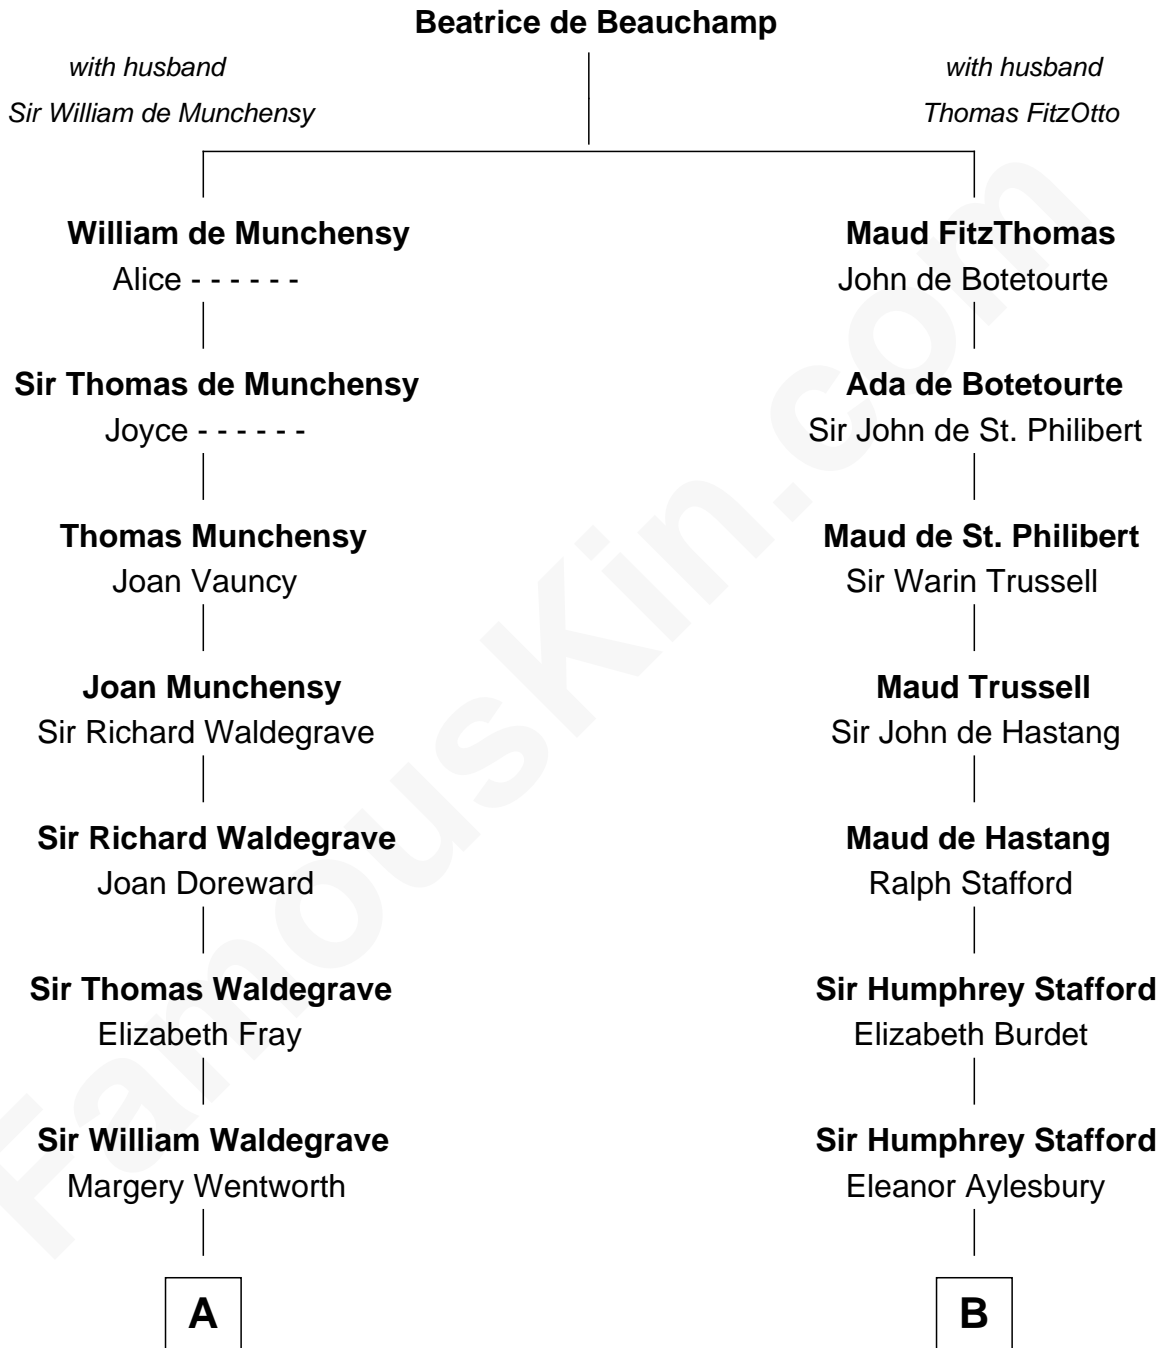

**FamousKin.com**  
**Relationship Chart of**  
**Maggie Gyllenhaal**  
*Movie Actress*

21st cousin of

**General Douglas MacArthur**  
*U.S. Army - World War II*

**C**

**Anders Leonard Gyllenhaal**

Selma Amanda Nelson

**Leonard Ephraim Gyllenhaal**

Philo Pendleton

**Hugh Anders Gyllenhaal**

Virginia Lowrie Childs

**Stephen Roark Gyllenhaal**

Naomi Achs

**Maggie Gyllenhaal**

*Movie Actress*

**D**

**Benjamin Belcher**

Sarah Barney

**Benjamin Barney Belcher**

Olive - - - - -

**Aurelia Belcher**

Arthur MacArthur

**Gen. Arthur MacArthur**

Mary Pinckney Hardy

**General Douglas MacArthur**

*U.S. Army - World War II*