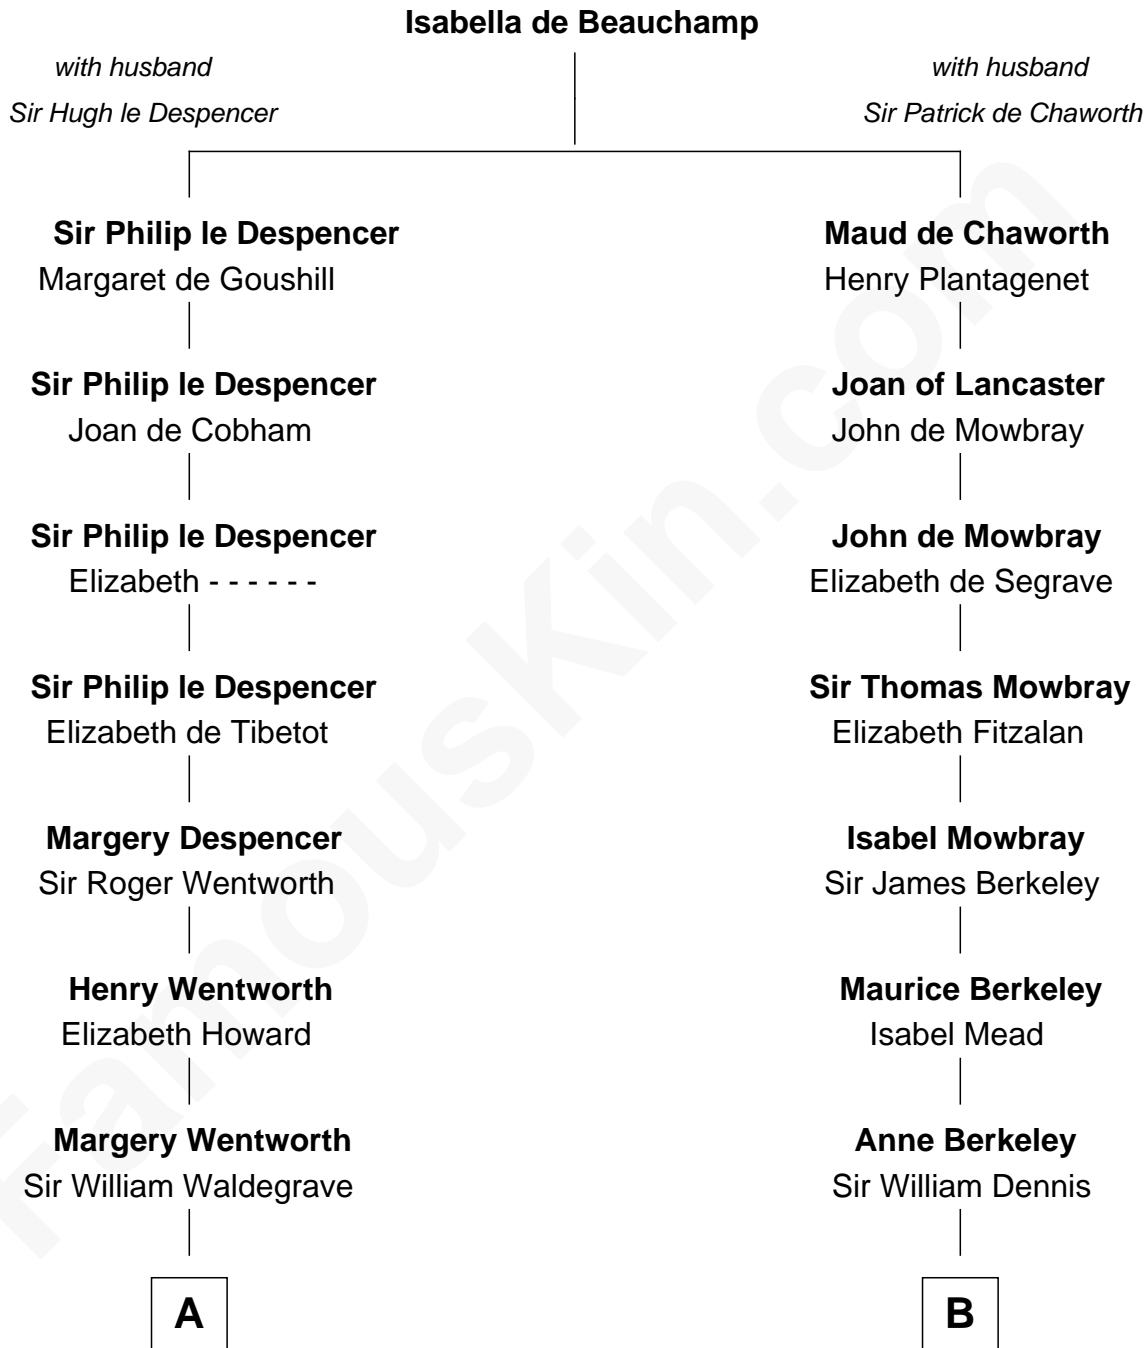

**FamousKin.com**  
**Relationship Chart of**  
**Maggie Gyllenhaal**  
*Movie Actress*

19th cousin 2 times removed of  
**General Douglas MacArthur**  
*U.S. Army - World War II*

**C**

**Anders Leonard Gyllenhaal**  
Selma Amanda Nelson

**Leonard Ephraim Gyllenhaal**  
Philo Pendleton

**Hugh Anders Gyllenhaal**  
Virginia Lowrie Childs

**Stephen Roark Gyllenhaal**  
Naomi Achs

**Maggie Gyllenhaal**  
*Movie Actress*

**D**

**Aurelia Belcher**  
Arthur MacArthur