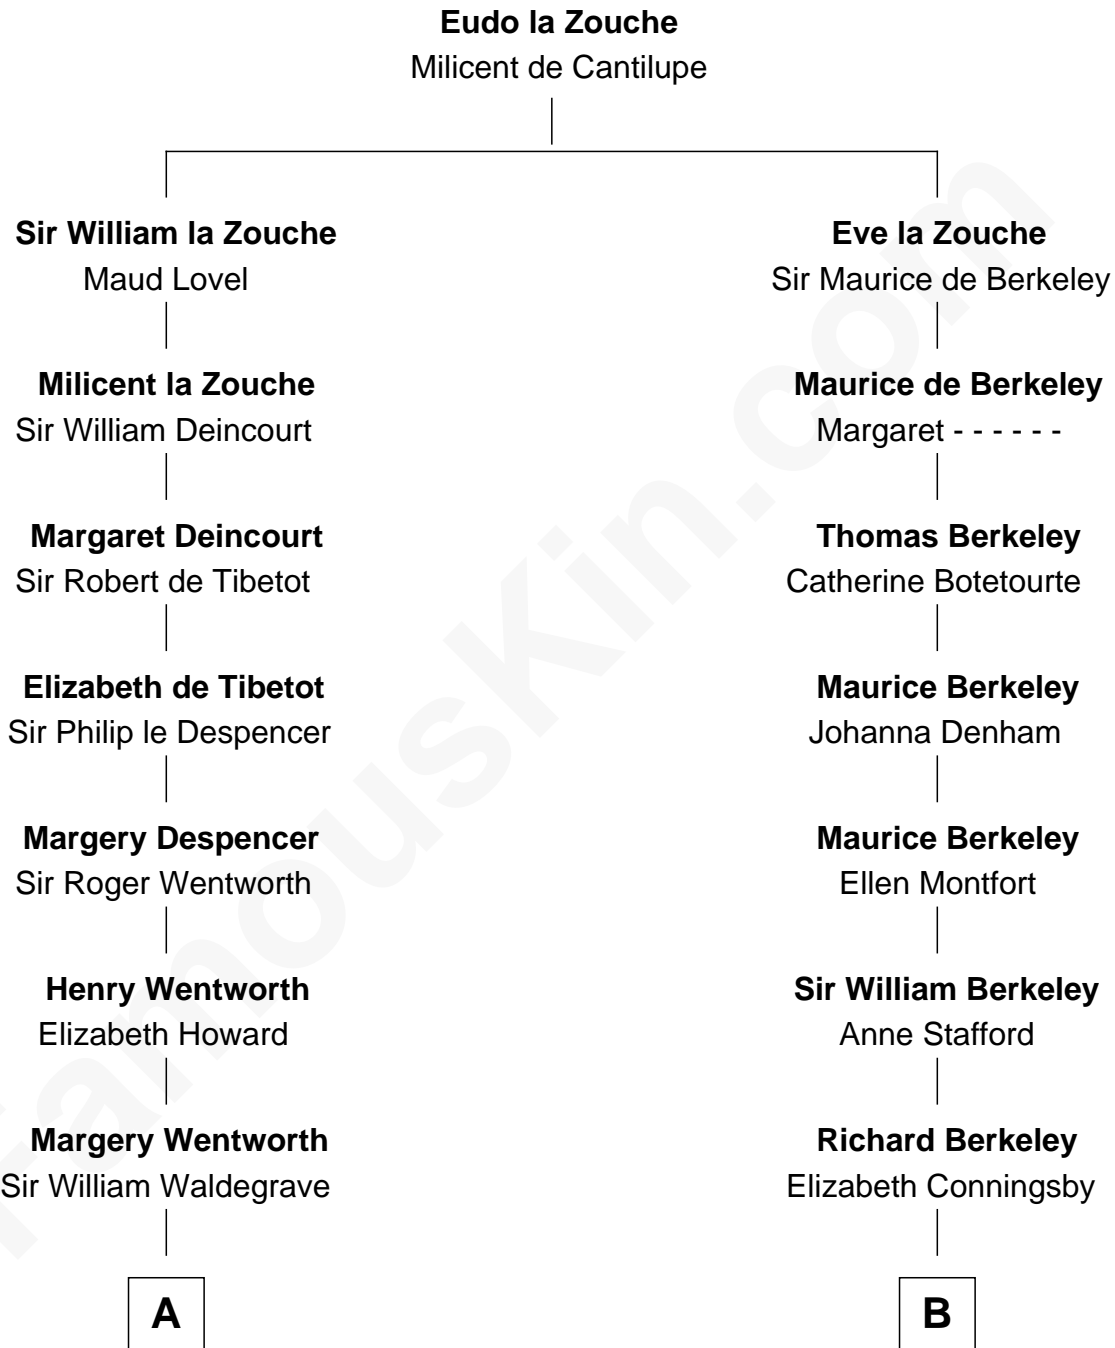

FamousKin.com
Relationship Chart of
Maggie Gyllenhaal
Movie Actress

19th cousin 2 times removed of
General Douglas MacArthur
U.S. Army - World War II

C

Anders Leonard Gyllenhaal
Selma Amanda Nelson

Leonard Ephraim Gyllenhaal
Philo Pendleton

Hugh Anders Gyllenhaal
Virginia Lowrie Childs

Stephen Roark Gyllenhaal
Naomi Achs

Maggie Gyllenhaal
Movie Actress

D

Aurelia Belcher
Arthur MacArthur

Gen. Arthur MacArthur
Mary Pinckney Hardy

General Douglas MacArthur
U.S. Army - World War II