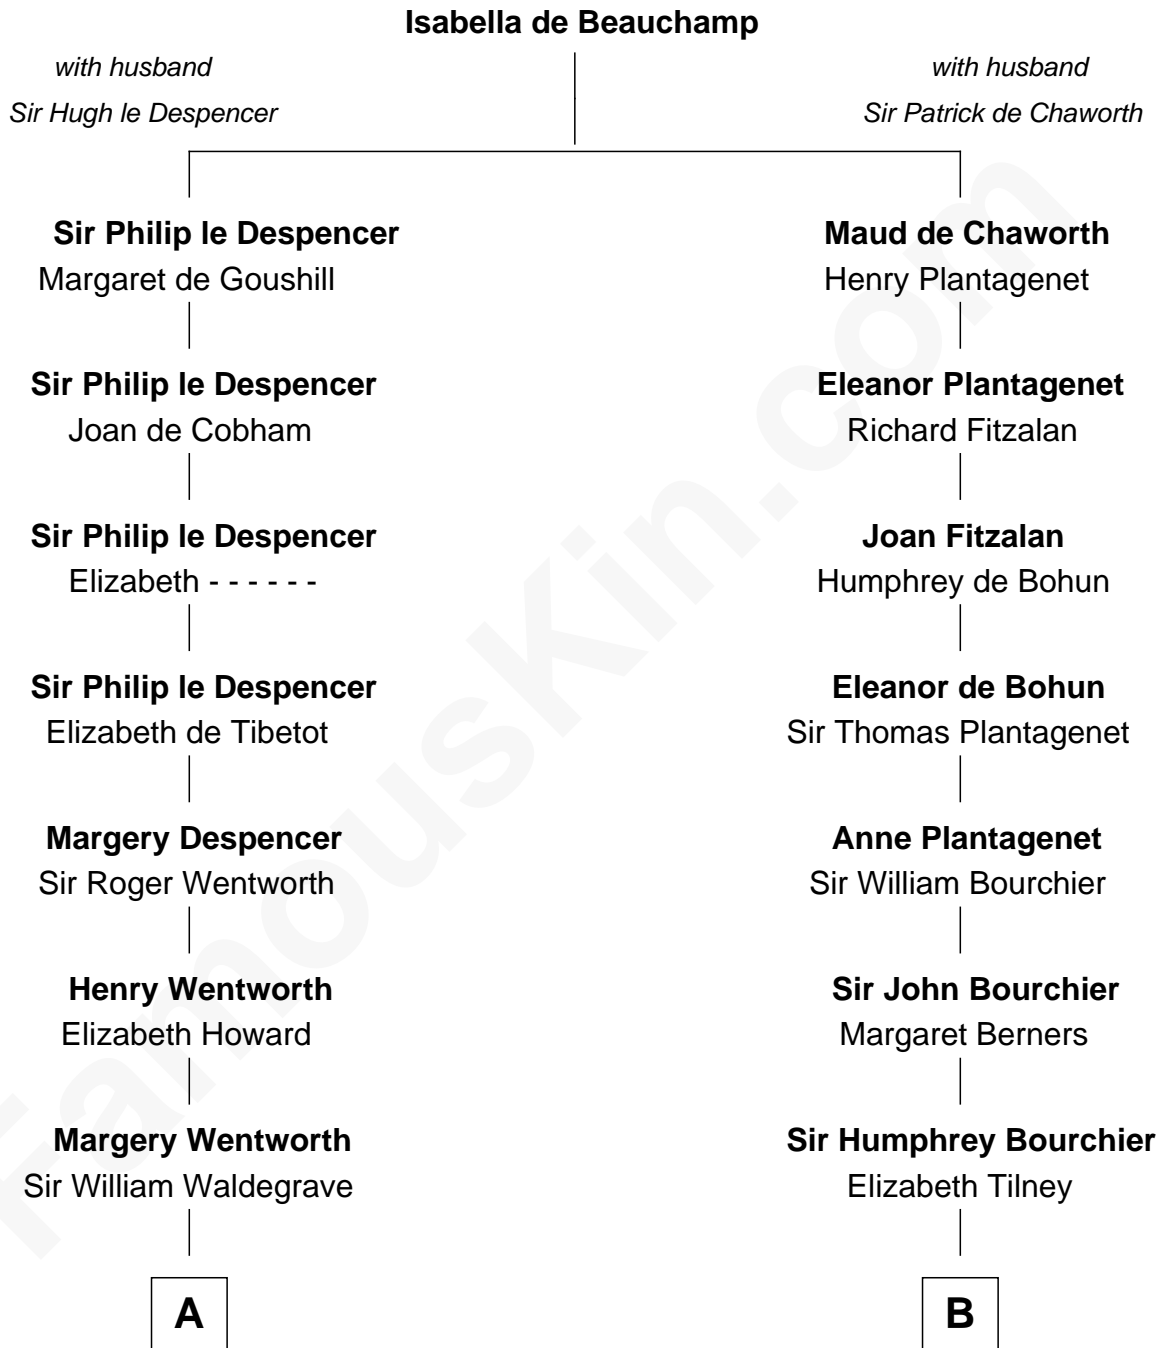

# FamousKin.com Relationship Chart of

**Maggie Gyllenhaal**

*Movie Actress*

21st cousin of

**Frank Lloyd Wright**

*American Architect*

**C**

**Anders Leonard Gyllenhaal**

Selma Amanda Nelson

**Leonard Ephraim Gyllenhaal**

Philo Pendleton

**Hugh Anders Gyllenhaal**

Virginia Lowrie Childs

**Stephen Roark Gyllenhaal**

Naomi Achs

**Maggie Gyllenhaal**