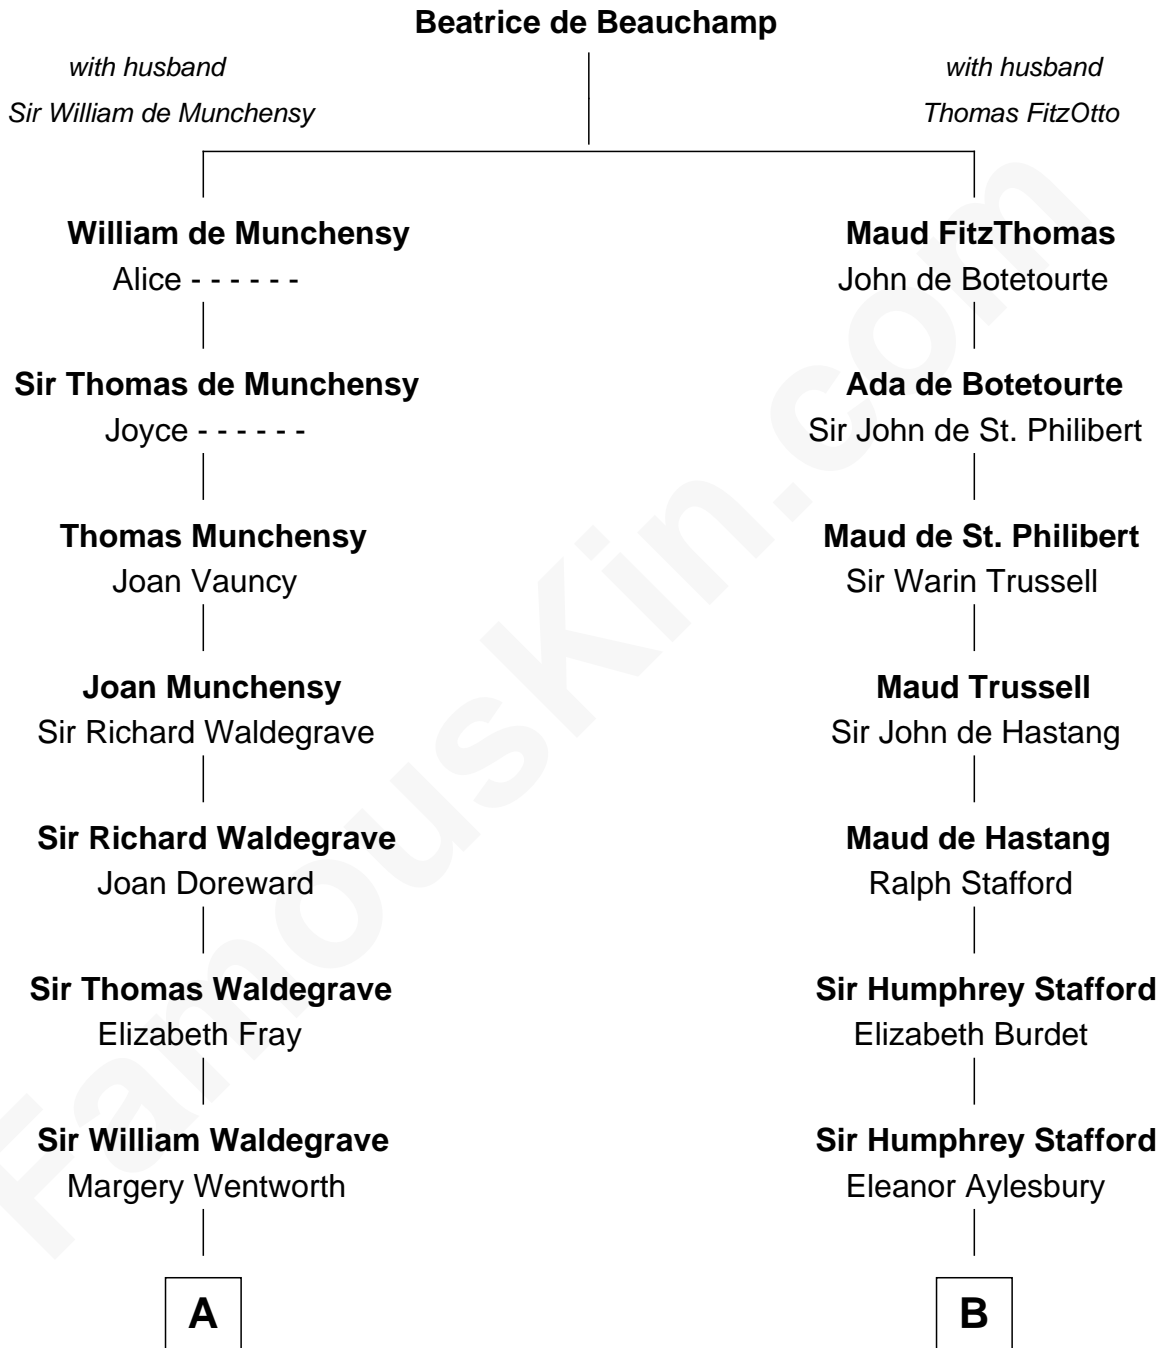

FamousKin.com
Relationship Chart of
Maggie Gyllenhaal
Movie Actress

16th cousin 5 times removed of
William Ellery
Signer of the Declaration of Independence

C

Anders Leonard Gyllenhaal

Selma Amanda Nelson

Leonard Ephraim Gyllenhaal

Philo Pendleton

Hugh Anders Gyllenhaal

Virginia Lowrie Childs

Stephen Roark Gyllenhaal

Naomi Achs

Maggie Gyllenhaal

Movie Actress

FamousKin.com