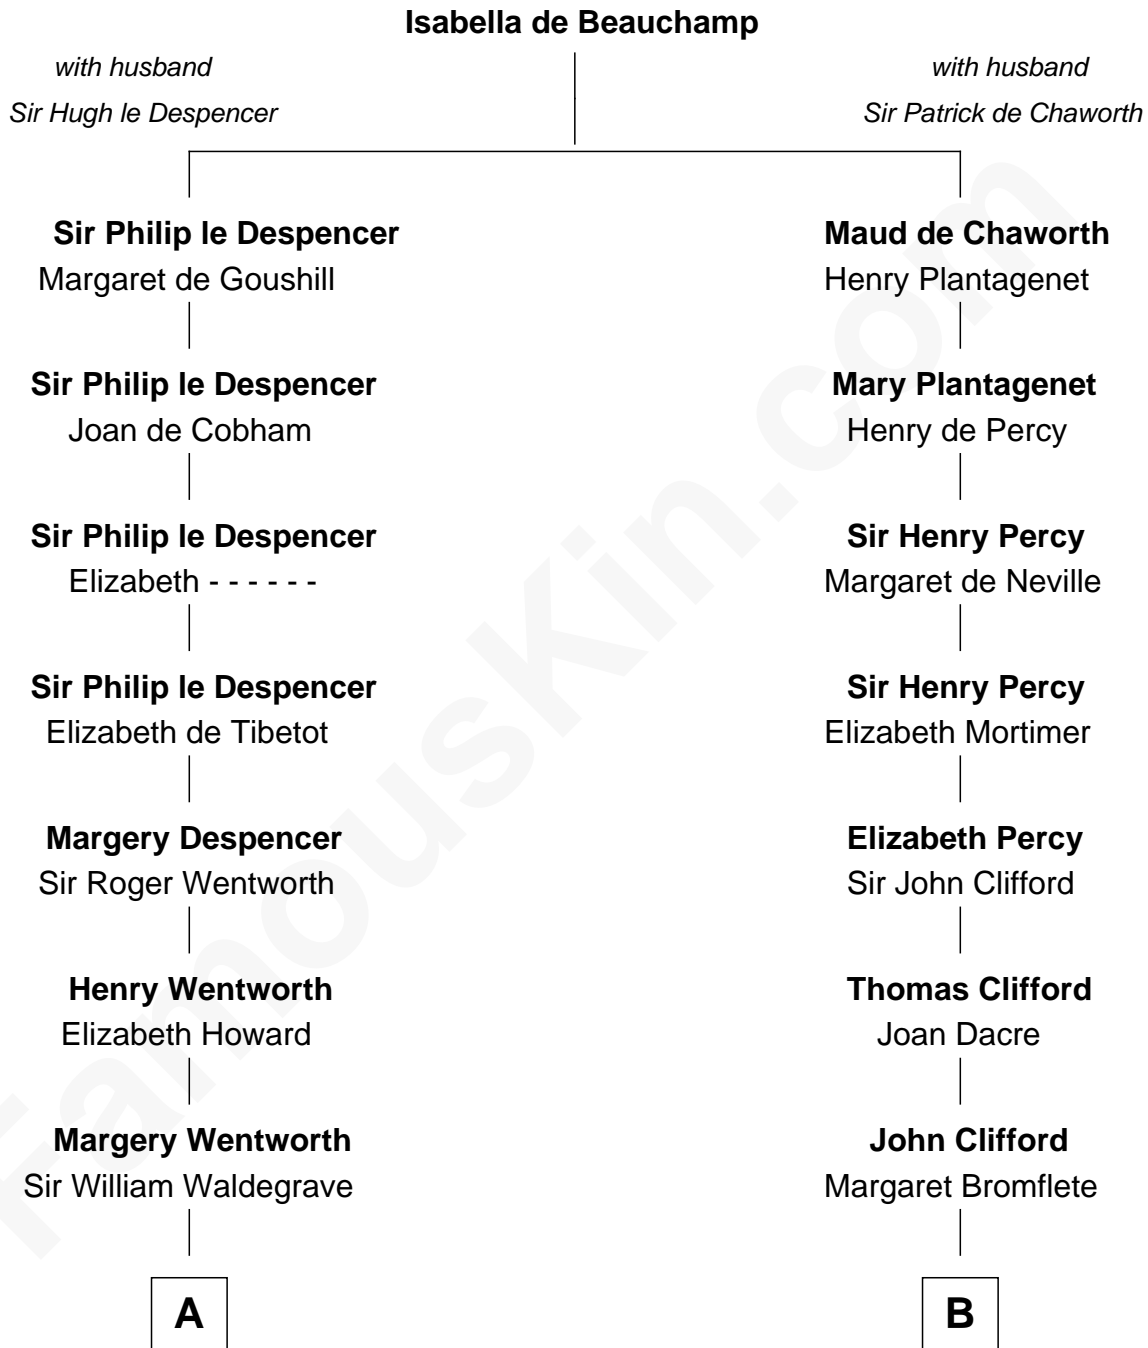

FamousKin.com

Relationship Chart of

Maggie Gyllenhaal

Movie Actress

17th cousin 4 times removed of

Fletcher Christian
 Leader of the mutiny on the Bounty

C

Anders Leonard Gyllenhaal

Selma Amanda Nelson

Leonard Ephraim Gyllenhaal

Philo Pendleton

Hugh Anders Gyllenhaal

Virginia Lowrie Childs

Stephen Roark Gyllenhaal

Naomi Achs

Maggie Gyllenhaal