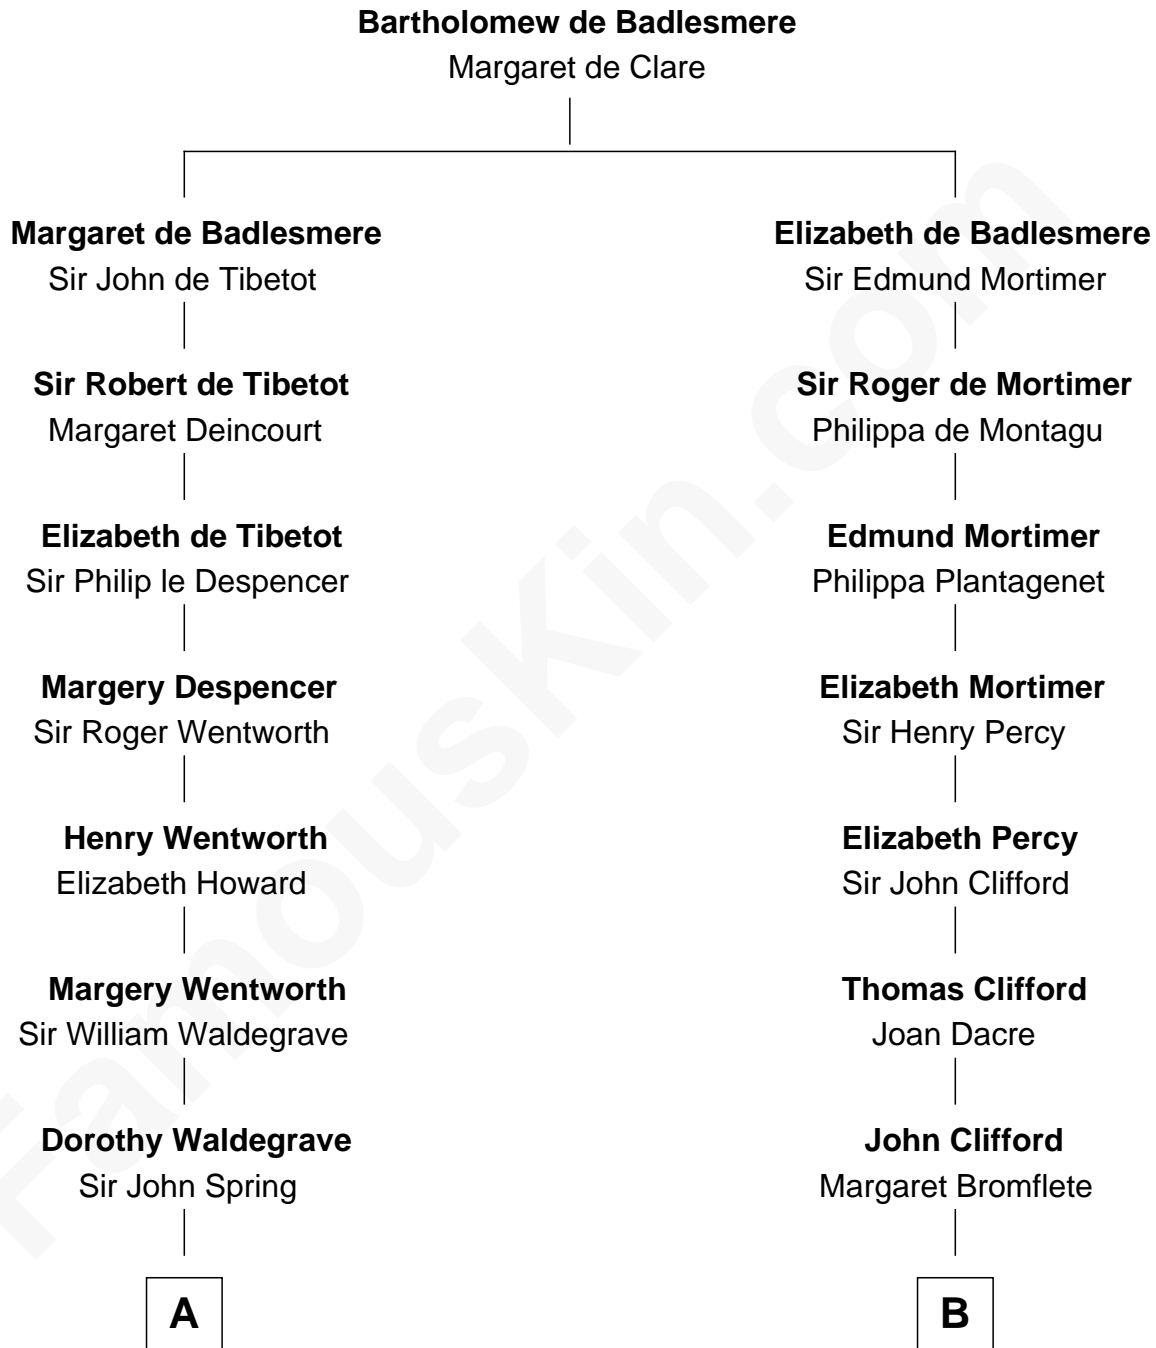

**FamousKin.com**  
**Relationship Chart of**  
**Maggie Gyllenhaal**  
*Movie Actress*

17th cousin 3 times removed of

**Fletcher Christian**  
*Leader of the mutiny on the Bounty*

**C**

Leonard Ephraim Gyllenhaal