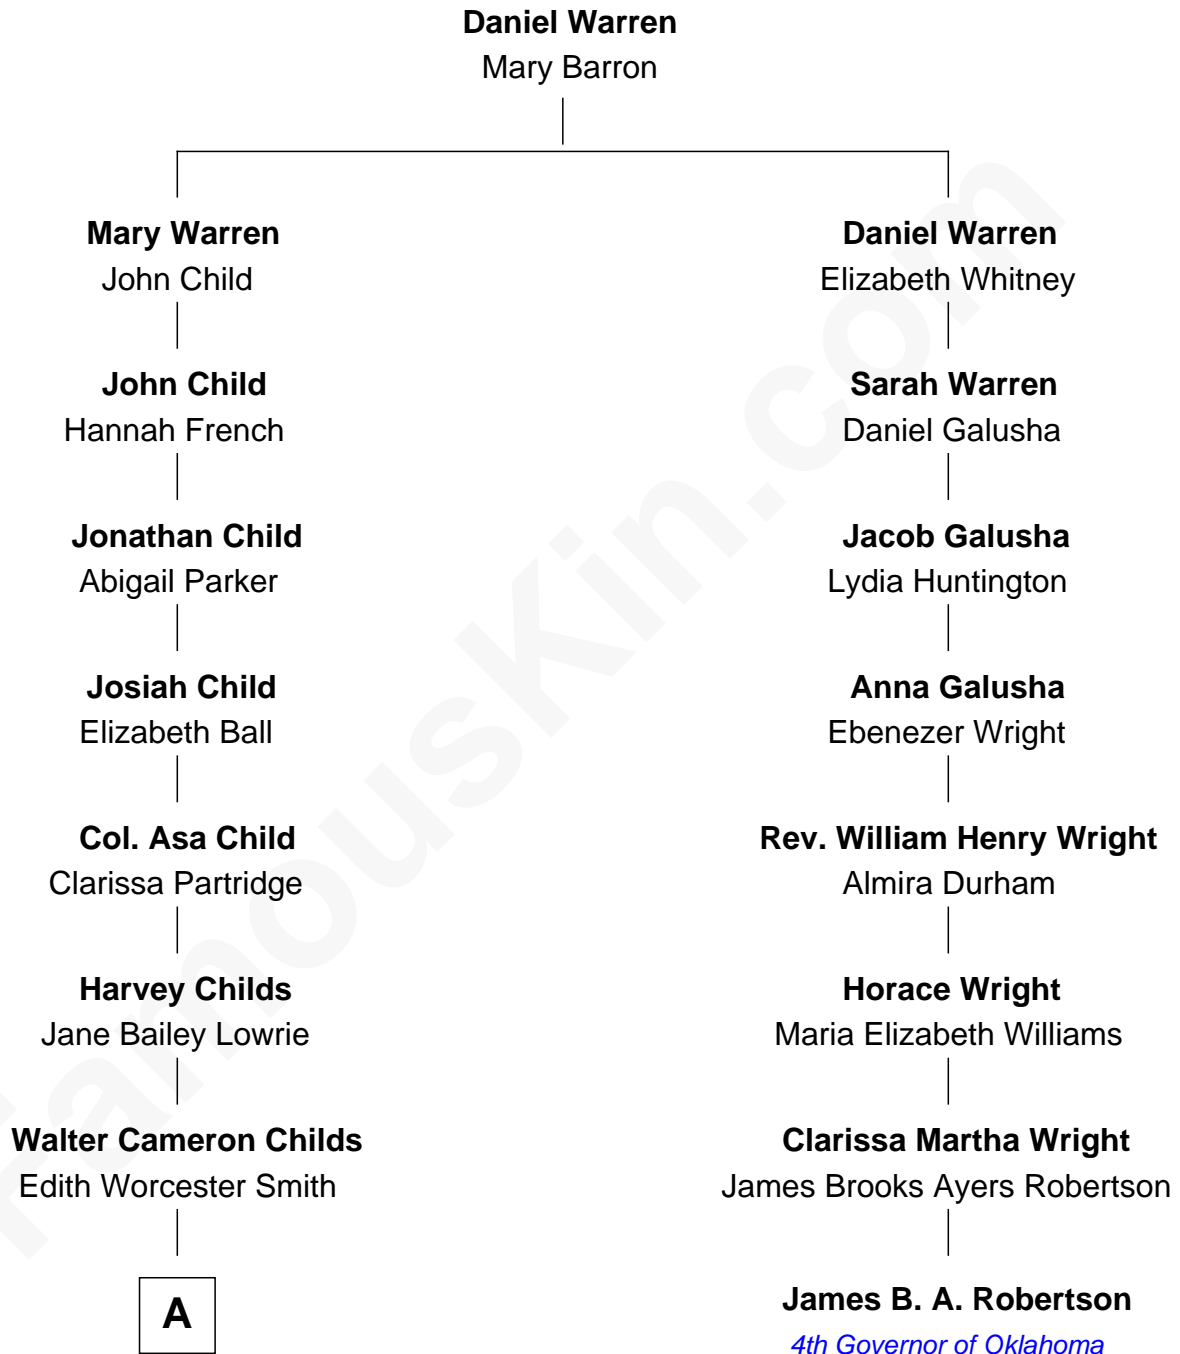

**FamousKin.com**  
**Relationship Chart of**  
**Maggie Gyllenhaal**  
*Movie Actress*

7th cousin 3 times removed of

**James B. A. Robertson**  
*4th Governor of Oklahoma*

**A**

—  
**Geoffrey Stafford Childs**

Olivia Hughes Waelchli

—  
**Virginia Lowrie Childs**

Hugh Anders Gyllenhaal

—  
**Stephen Roark Gyllenhaal**

Naomi Achs

—  
**Maggie Gyllenhaal**

*Movie Actress*

FamousKin.com