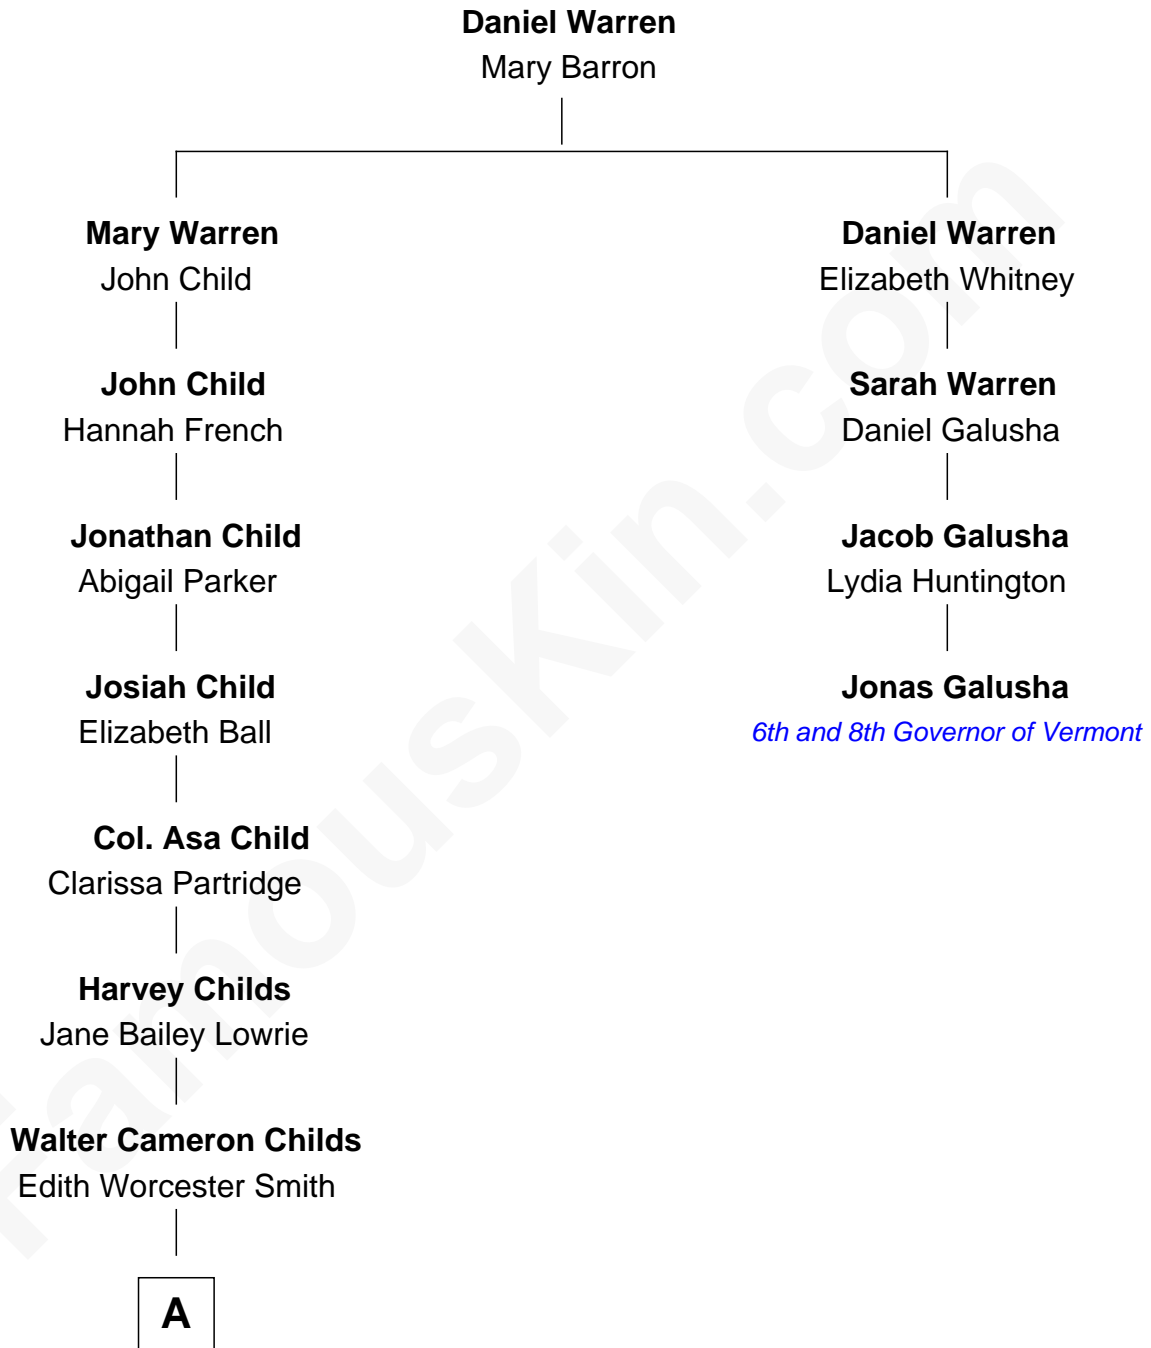

FamousKin.com
Relationship Chart of
Maggie Gyllenhaal
Movie Actress

3rd cousin 7 times removed of
Jonas Galusha
6th and 8th Governor of Vermont

A

—
Geoffrey Stafford Childs

Olivia Hughes Waelchli

—
Virginia Lowrie Childs

Hugh Anders Gyllenhaal

—
Stephen Roark Gyllenhaal

Naomi Achs

—
Maggie Gyllenhaal

Movie Actress

FamousKin.com