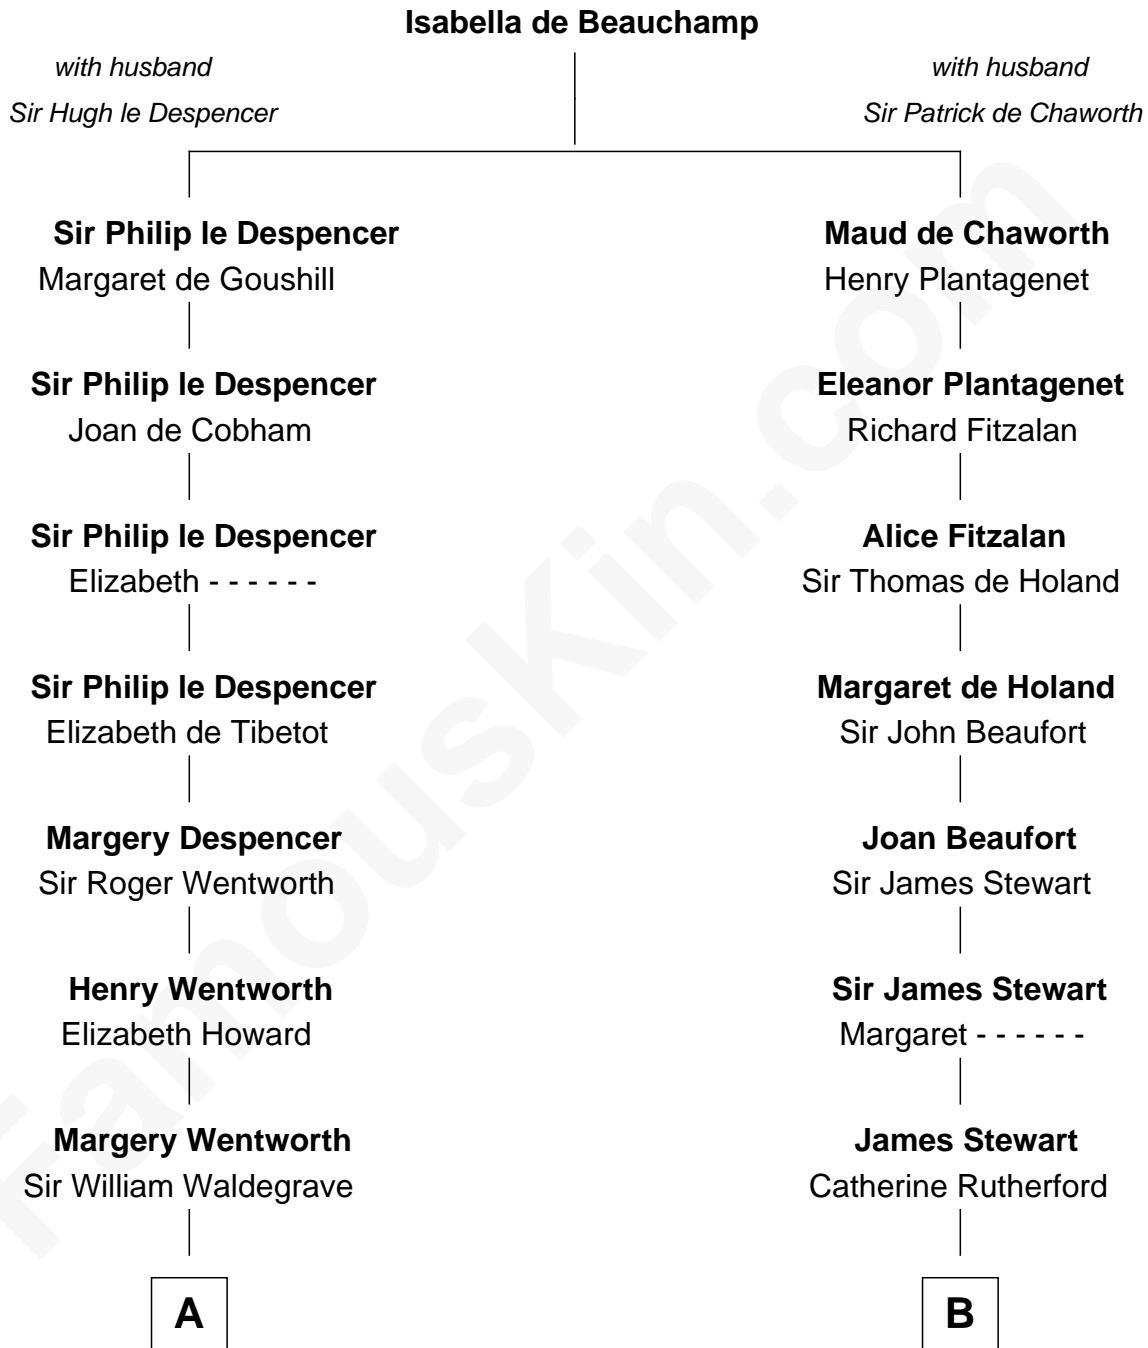

FamousKin.com
Relationship Chart of
Maggie Gyllenhaal
Movie Actress

19th cousin 2 times removed of

Johnny Mercer
Songwriter and Co-Founder of Capitol Records

C

Anders Leonard Gyllenhaal
Selma Amanda Nelson

Leonard Ephraim Gyllenhaal
Philo Pendleton

Hugh Anders Gyllenhaal
Virginia Lowrie Childs

Stephen Roark Gyllenhaal
Naomi Achs

Maggie Gyllenhaal
Movie Actress

D

George Anderson Mercer
Nanny Maury Herndon

George Anderson Mercer
Lillian Elizabeth Ciucevich