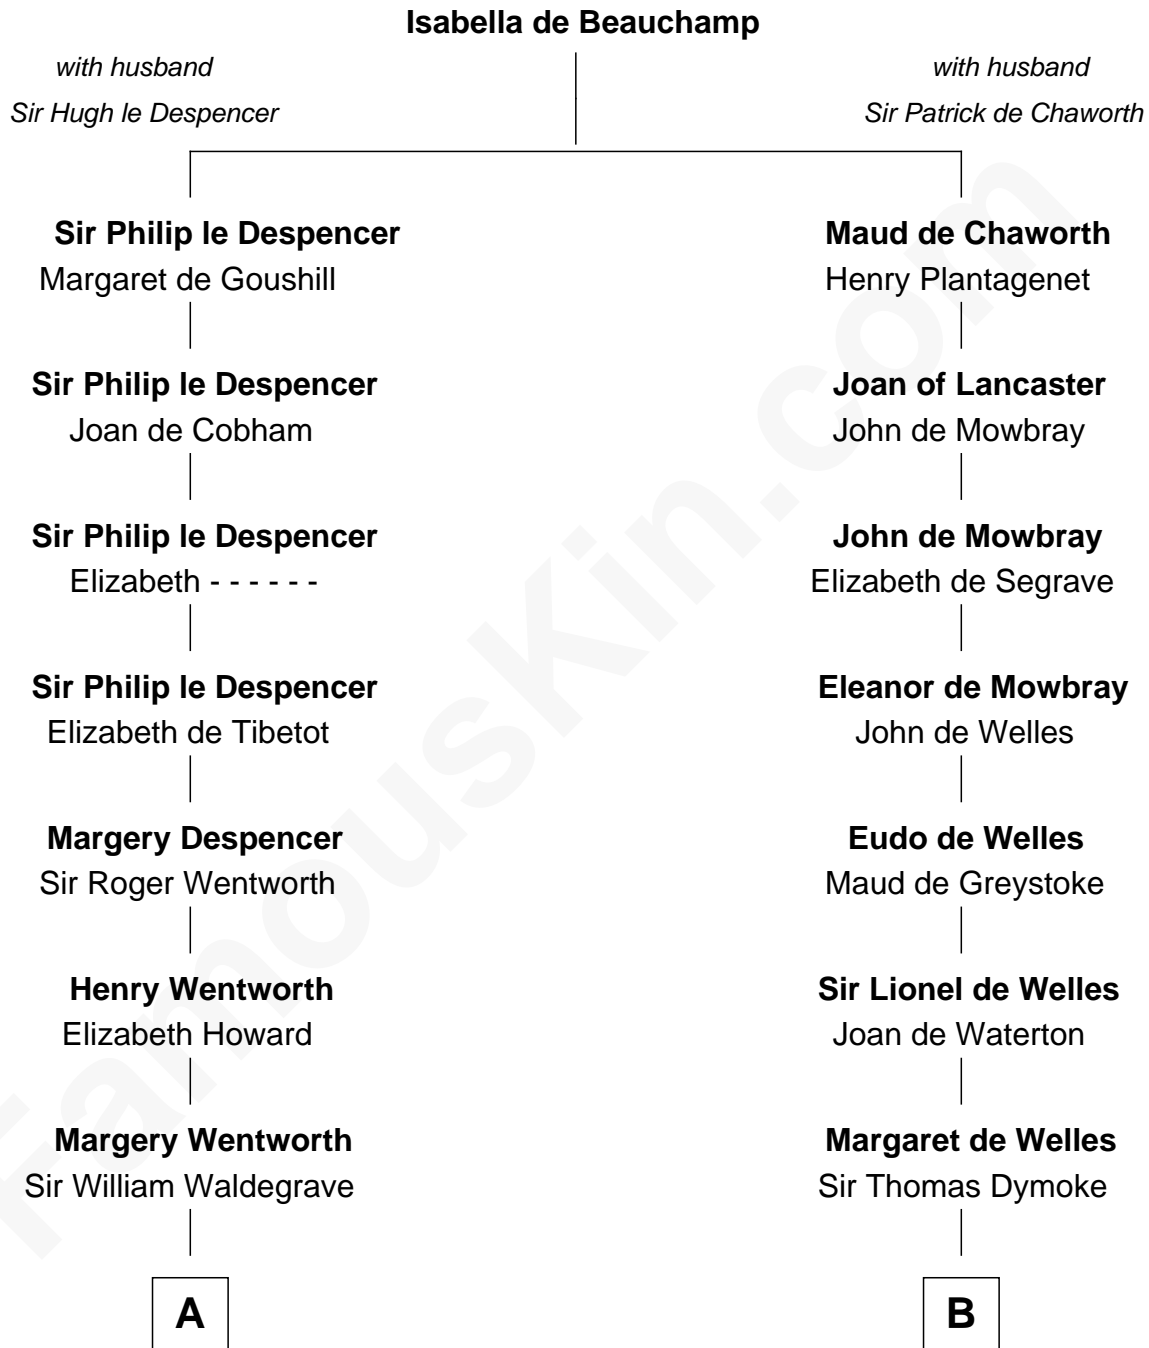

FamousKin.com
Relationship Chart of
Maggie Gyllenhaal
Movie Actress

20th cousin 1 time removed of
Robert Frost
Poet and Playwright

C

Anders Leonard Gyllenhaal

Selma Amanda Nelson

Leonard Ephraim Gyllenhaal