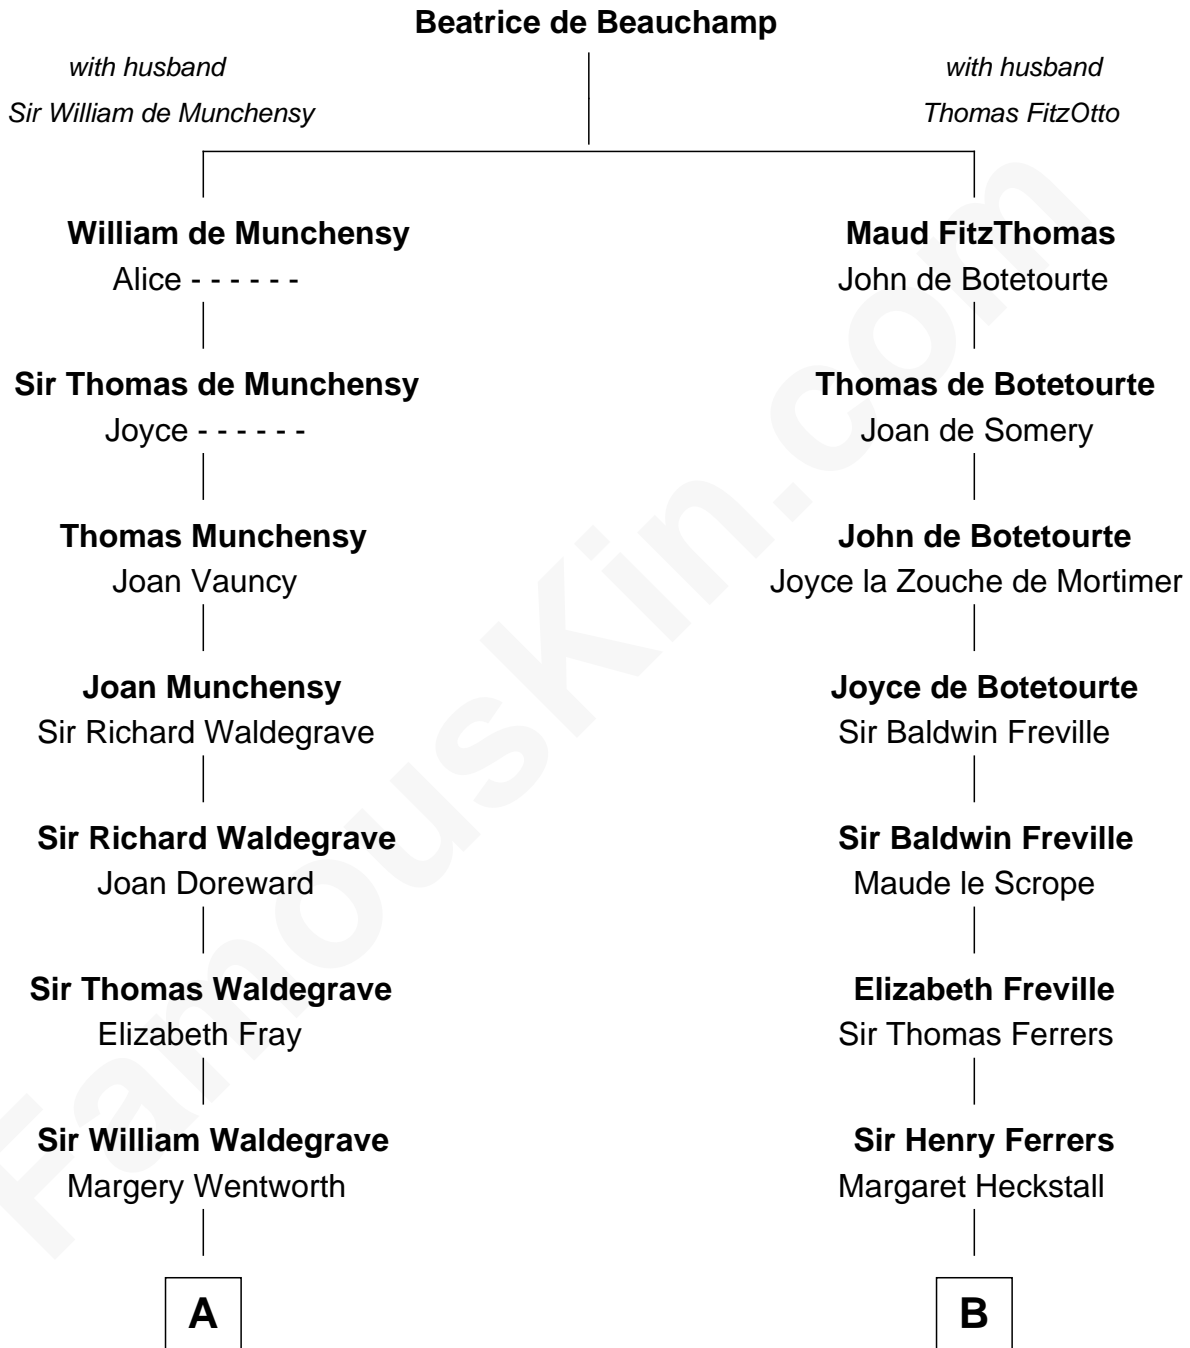

FamousKin.com
Relationship Chart of
Maggie Gyllenhaal
Movie Actress

11th cousin 10 times removed of
Edmund Waller
English Poet and Politician

C

Anders Leonard Gyllenhaal

Selma Amanda Nelson

Leonard Ephraim Gyllenhaal

Philo Pendleton

Hugh Anders Gyllenhaal

Virginia Lowrie Childs

Stephen Roark Gyllenhaal

Naomi Achs

Maggie Gyllenhaal

Movie Actress

FamousKin.com