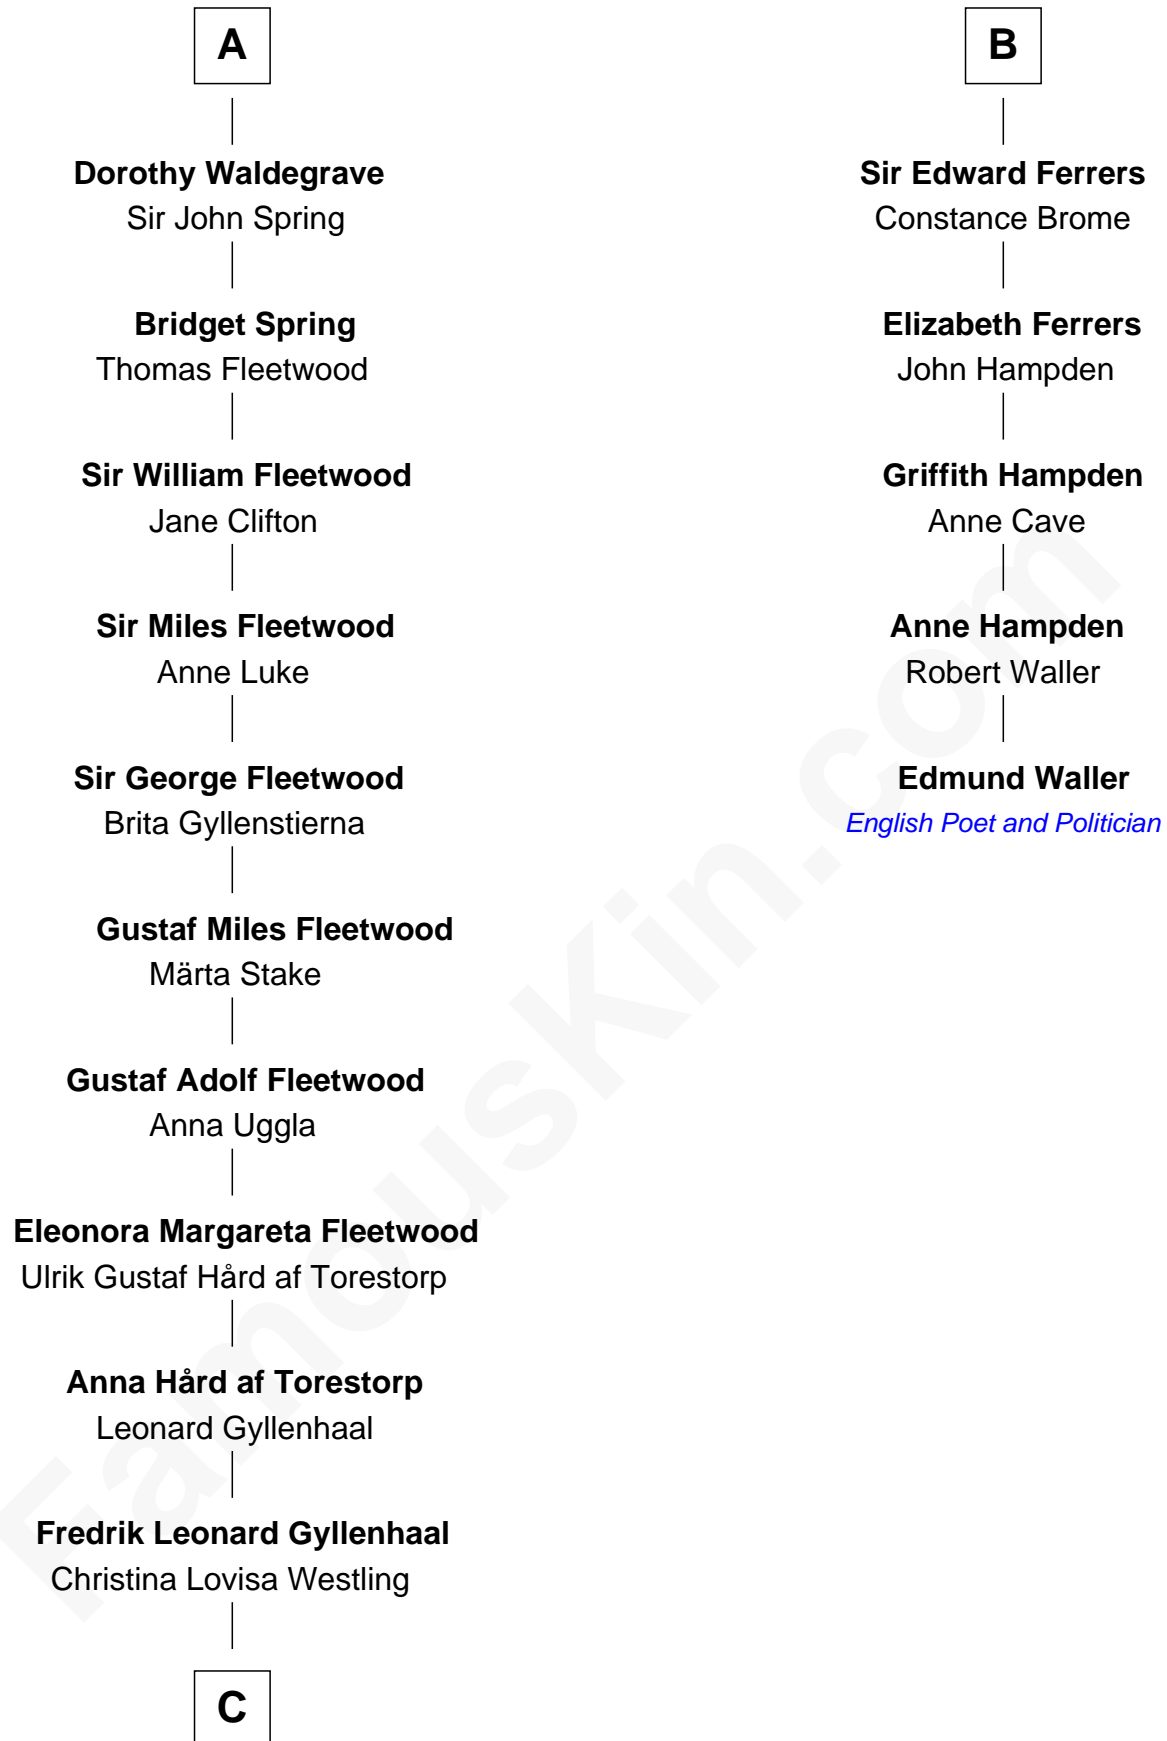

FamousKin.com
Relationship Chart of
Maggie Gyllenhaal
Movie Actress

11th cousin 10 times removed of
Edmund Waller
English Poet and Politician

C

Anders Leonard Gyllenhaal

Selma Amanda Nelson

Leonard Ephraim Gyllenhaal