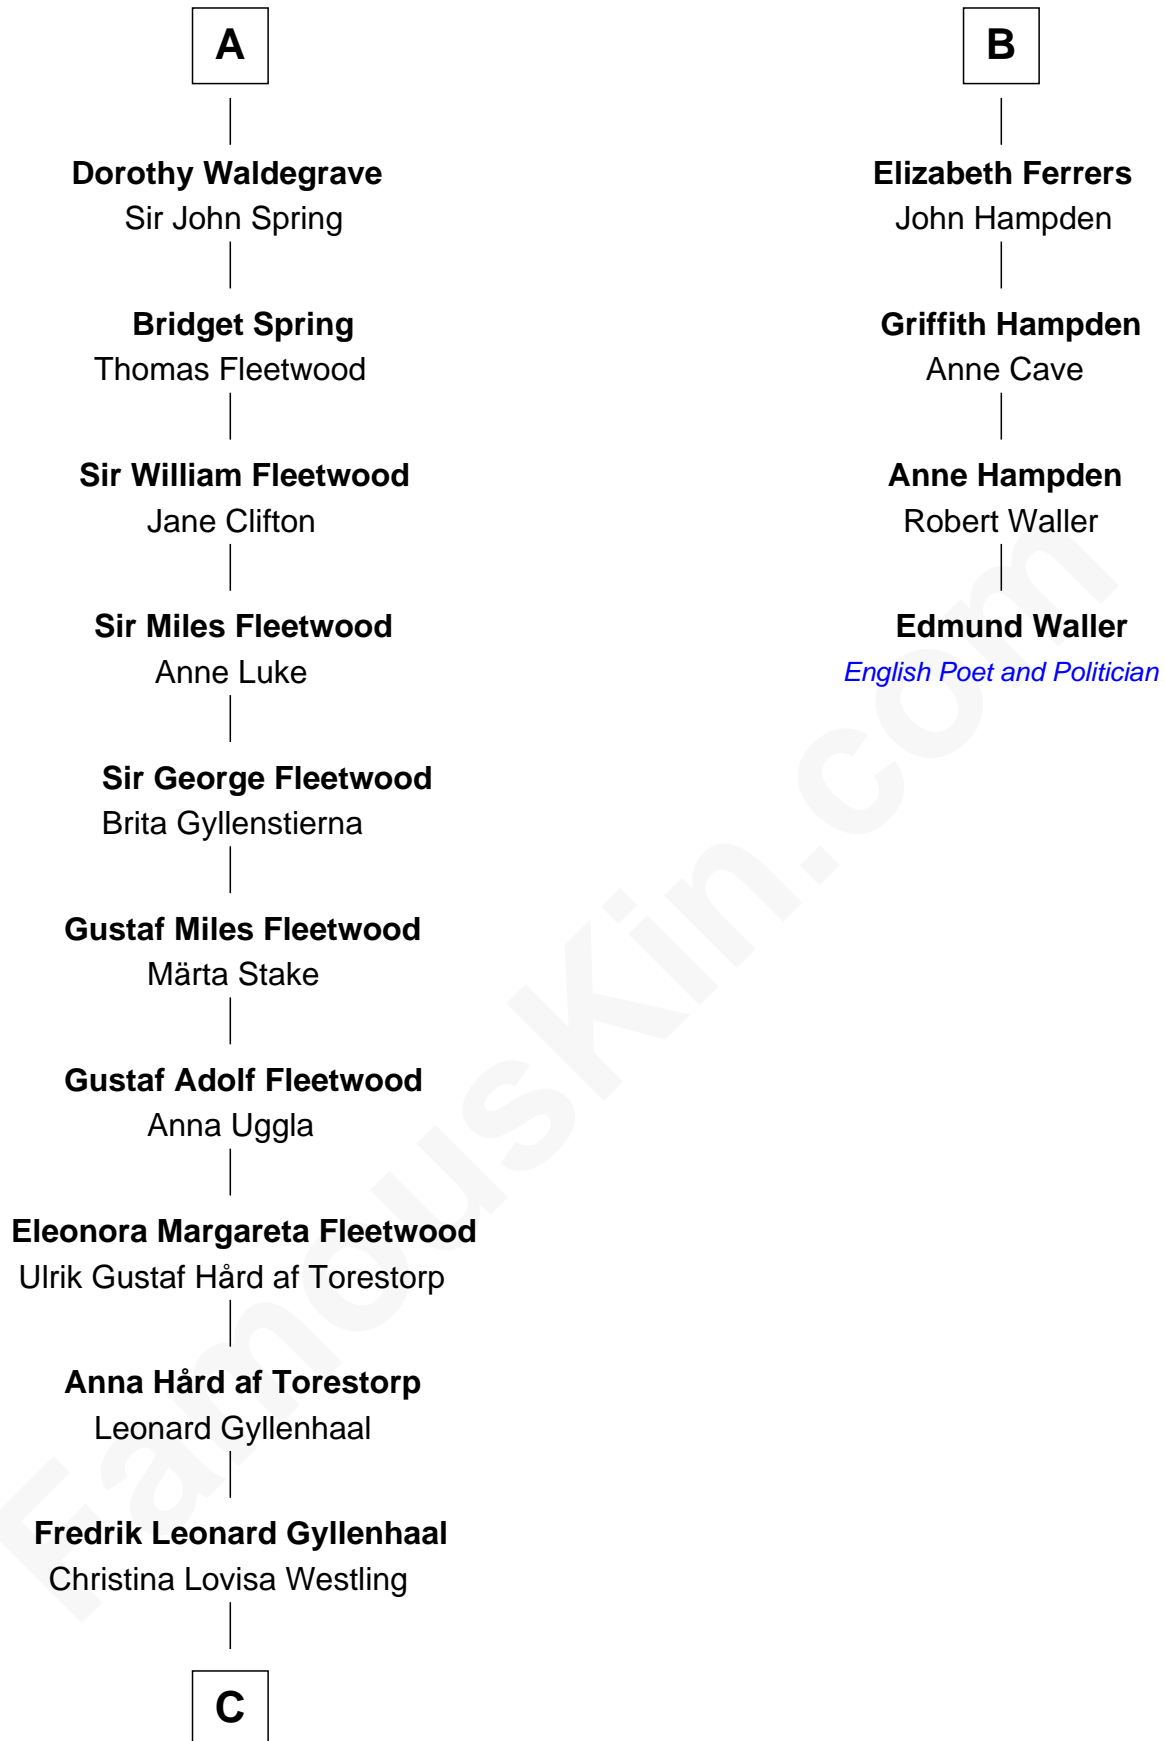

FamousKin.com
Relationship Chart of
Maggie Gyllenhaal
Movie Actress

10th cousin 11 times removed of
Edmund Waller
English Poet and Politician

C

Anders Leonard Gyllenhaal

Selma Amanda Nelson

Leonard Ephraim Gyllenhaal