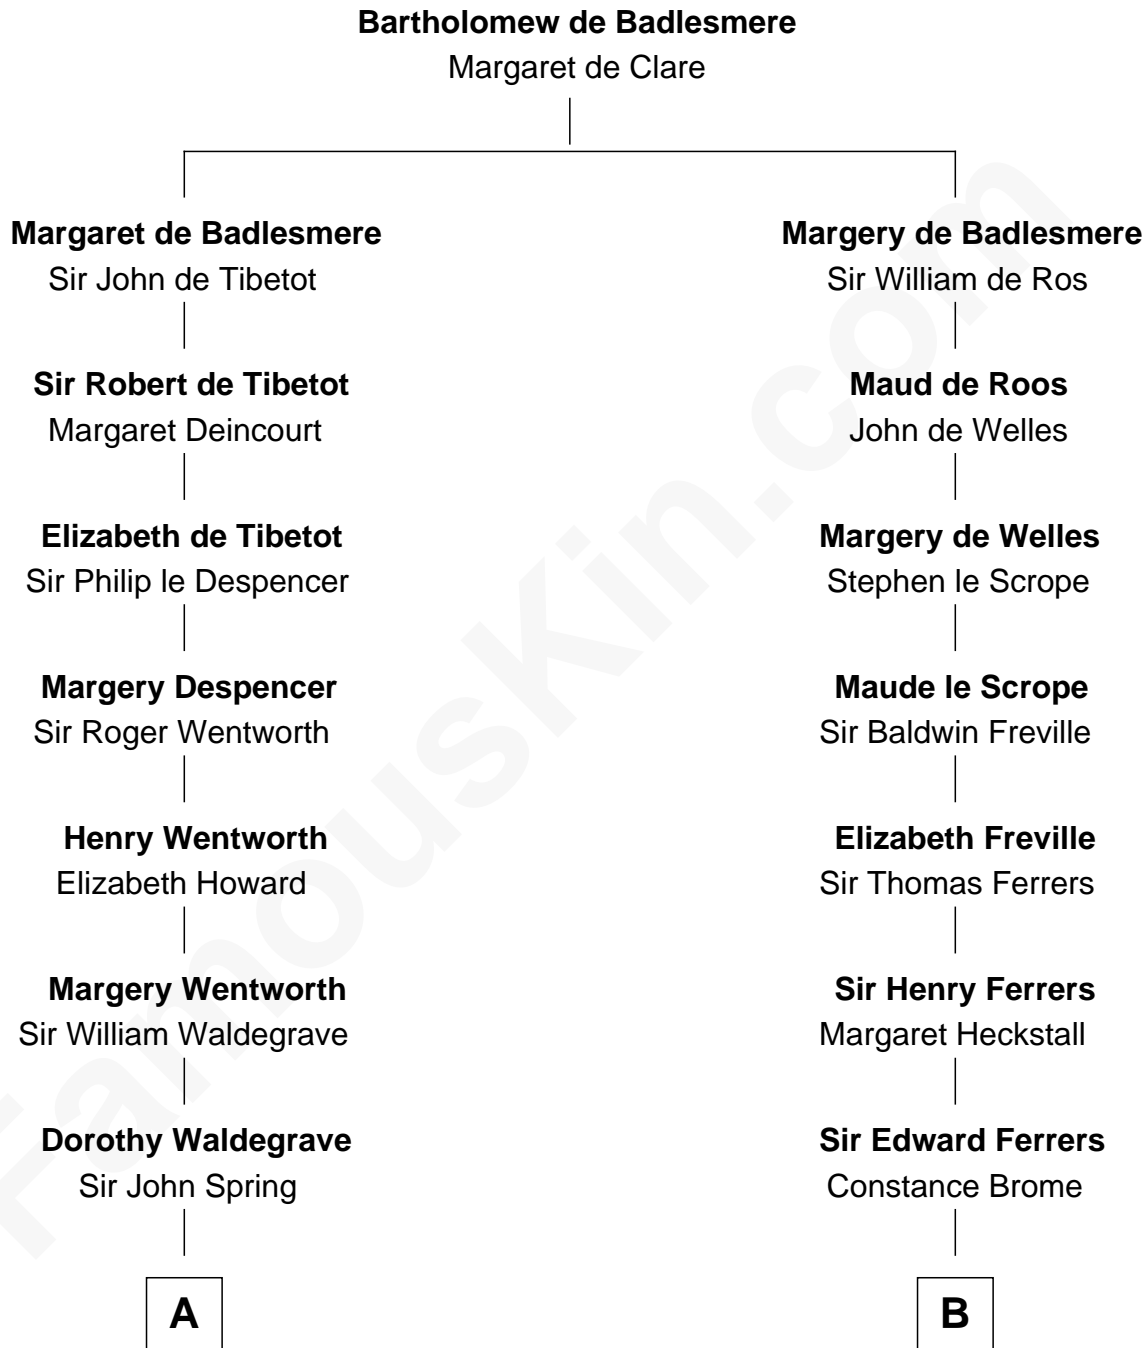

FamousKin.com
Relationship Chart of
Maggie Gyllenhaal
Movie Actress

10th cousin 10 times removed of
Edmund Waller
English Poet and Politician

C

—
Leonard Ephraim Gyllenhaal

Philo Pendleton

—
Hugh Anders Gyllenhaal

Virginia Lowrie Childs

—
Stephen Roark Gyllenhaal

Naomi Achs

—
Maggie Gyllenhaal

Movie Actress

FamousKin.com