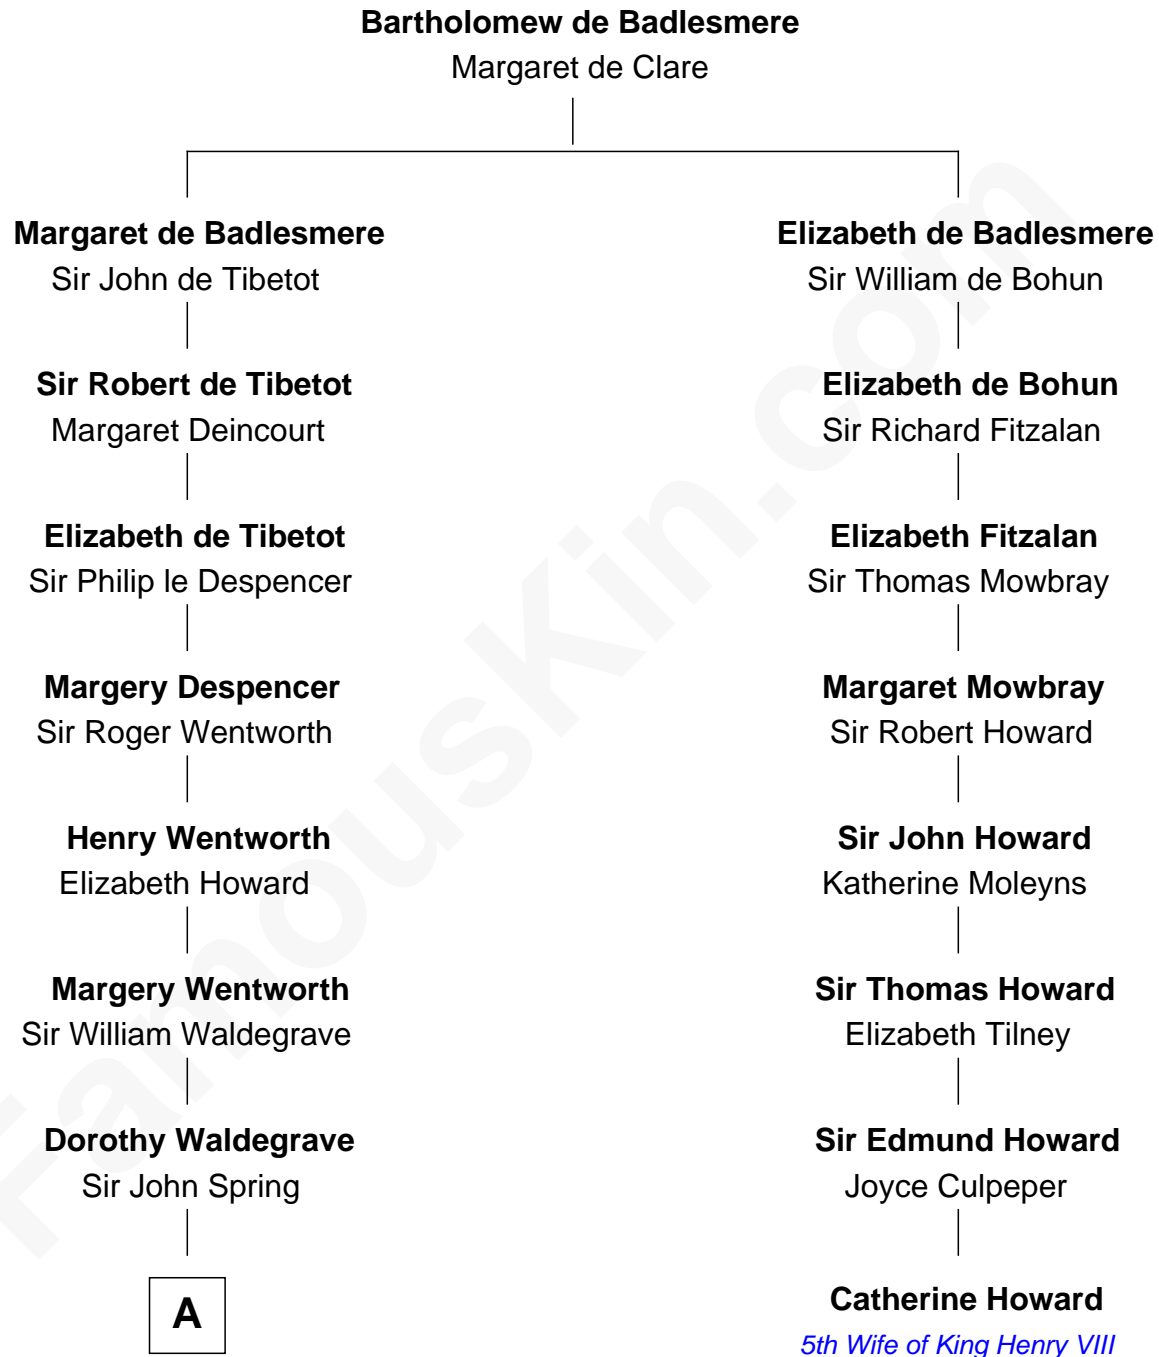

FamousKin.com
Relationship Chart of
Maggie Gyllenhaal
Movie Actress

7th cousin 13 times removed of
Catherine Howard
5th Wife of King Henry VIII

B

Leonard Ephraim Gyllenhaal

Philo Pendleton

Hugh Anders Gyllenhaal

Virginia Lowrie Childs

Stephen Roark Gyllenhaal

Naomi Achs

Maggie Gyllenhaal

Movie Actress

FamousKin.com