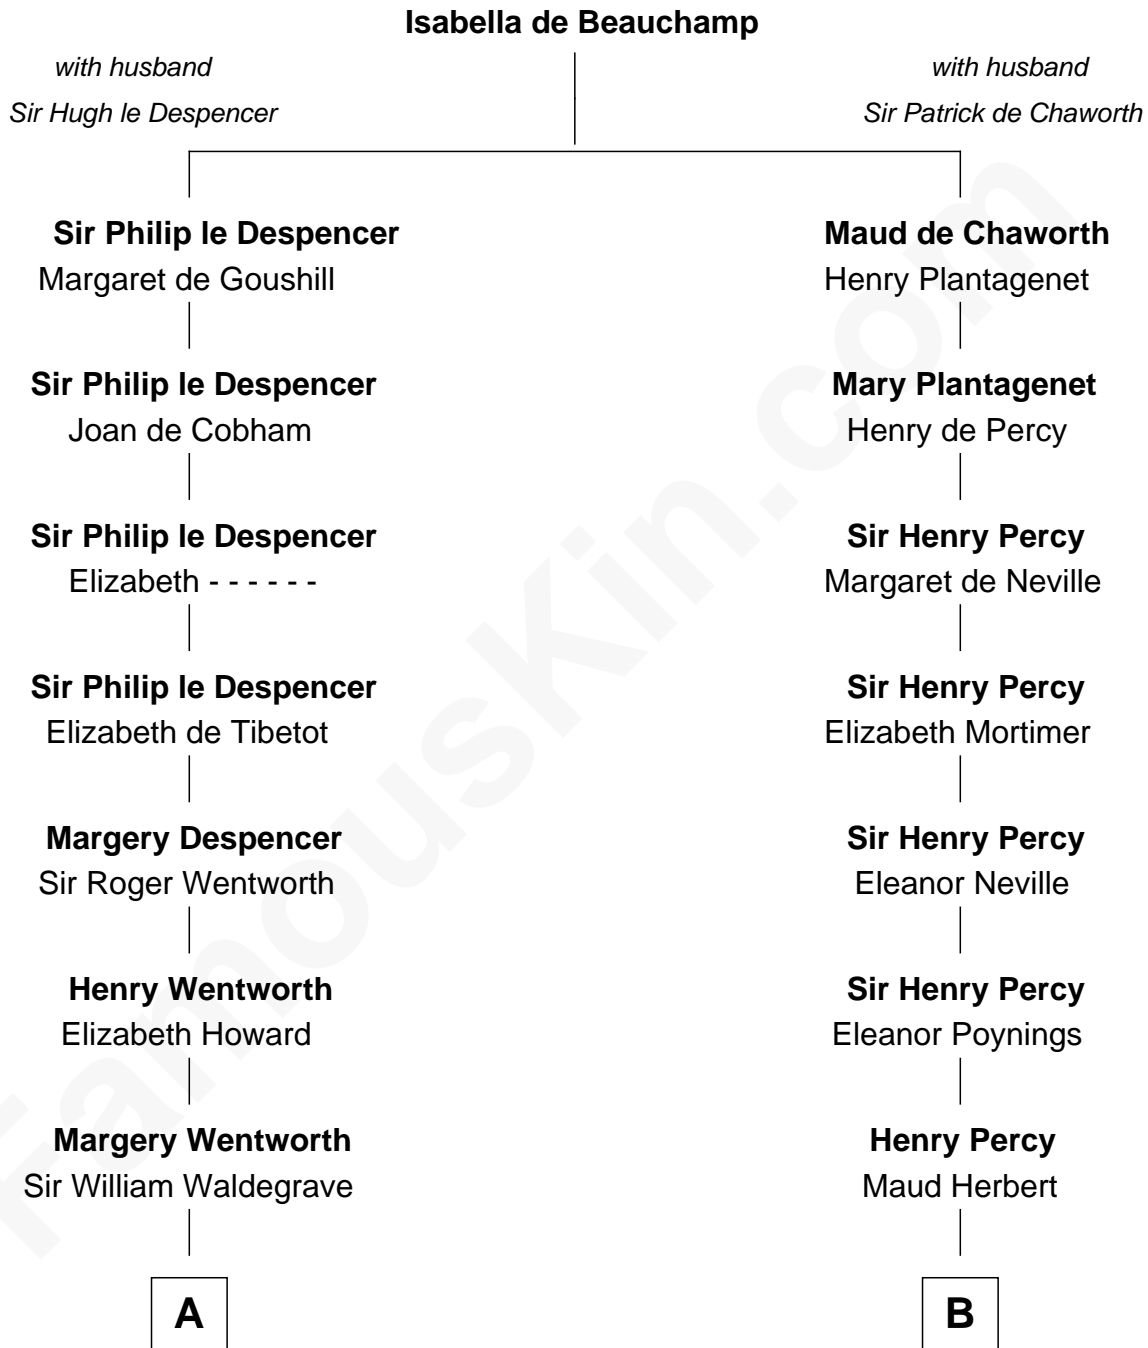

# FamousKin.com Relationship Chart of

**Maggie Gyllenhaal**

*Movie Actress*

21st cousin of

**Admiral Richard Byrd**

*Polar Explorer*

**C**

**Anders Leonard Gyllenhaal**

Selma Amanda Nelson

**Leonard Ephraim Gyllenhaal**

Philo Pendleton

**Hugh Anders Gyllenhaal**

Virginia Lowrie Childs

**Stephen Roark Gyllenhaal**

Naomi Achs

**Maggie Gyllenhaal**

**Richard Evelyn Byrd**

Eleanor Bolling Flood

**Admiral Richard Byrd**

*Polar Explorer*