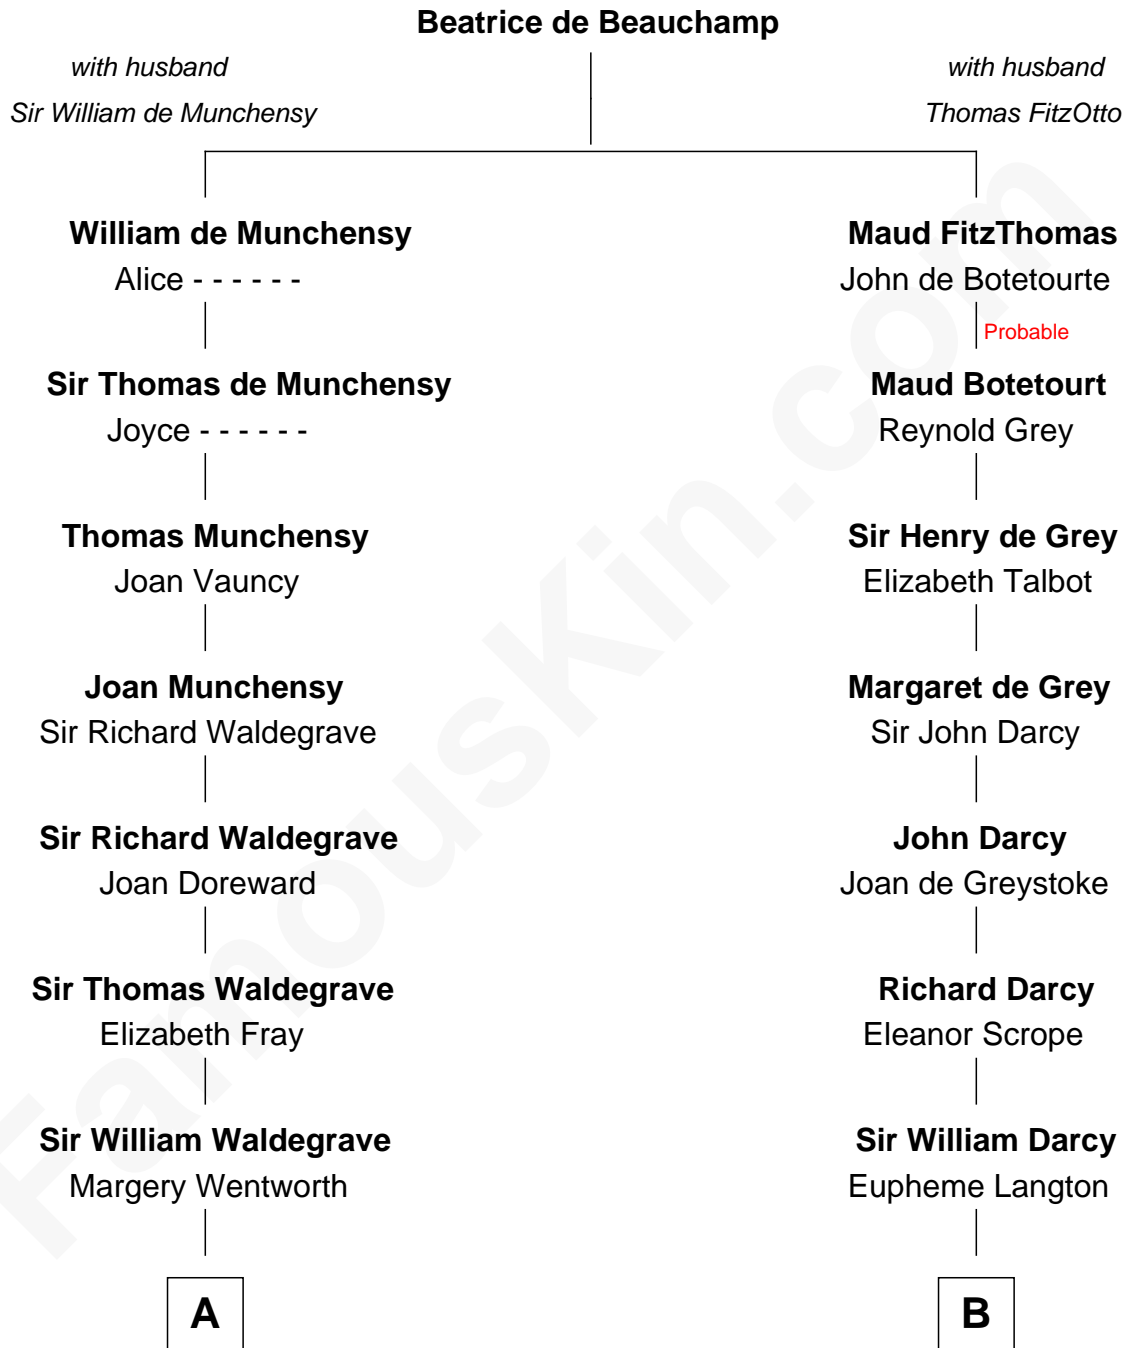

**FamousKin.com**  
**Relationship Chart of**  
**Maggie Gyllenhaal**  
*Movie Actress*

15th cousin 6 times removed of

**Robert Treat Paine**  
*Signer of the Declaration of Independence*

**C**

Anders Leonard Gyllenhaal

Selma Amanda Nelson

Leonard Ephraim Gyllenhaal

Philo Pendleton

Hugh Anders Gyllenhaal

Virginia Lowrie Childs

Stephen Roark Gyllenhaal

Naomi Achs

**Maggie Gyllenhaal**