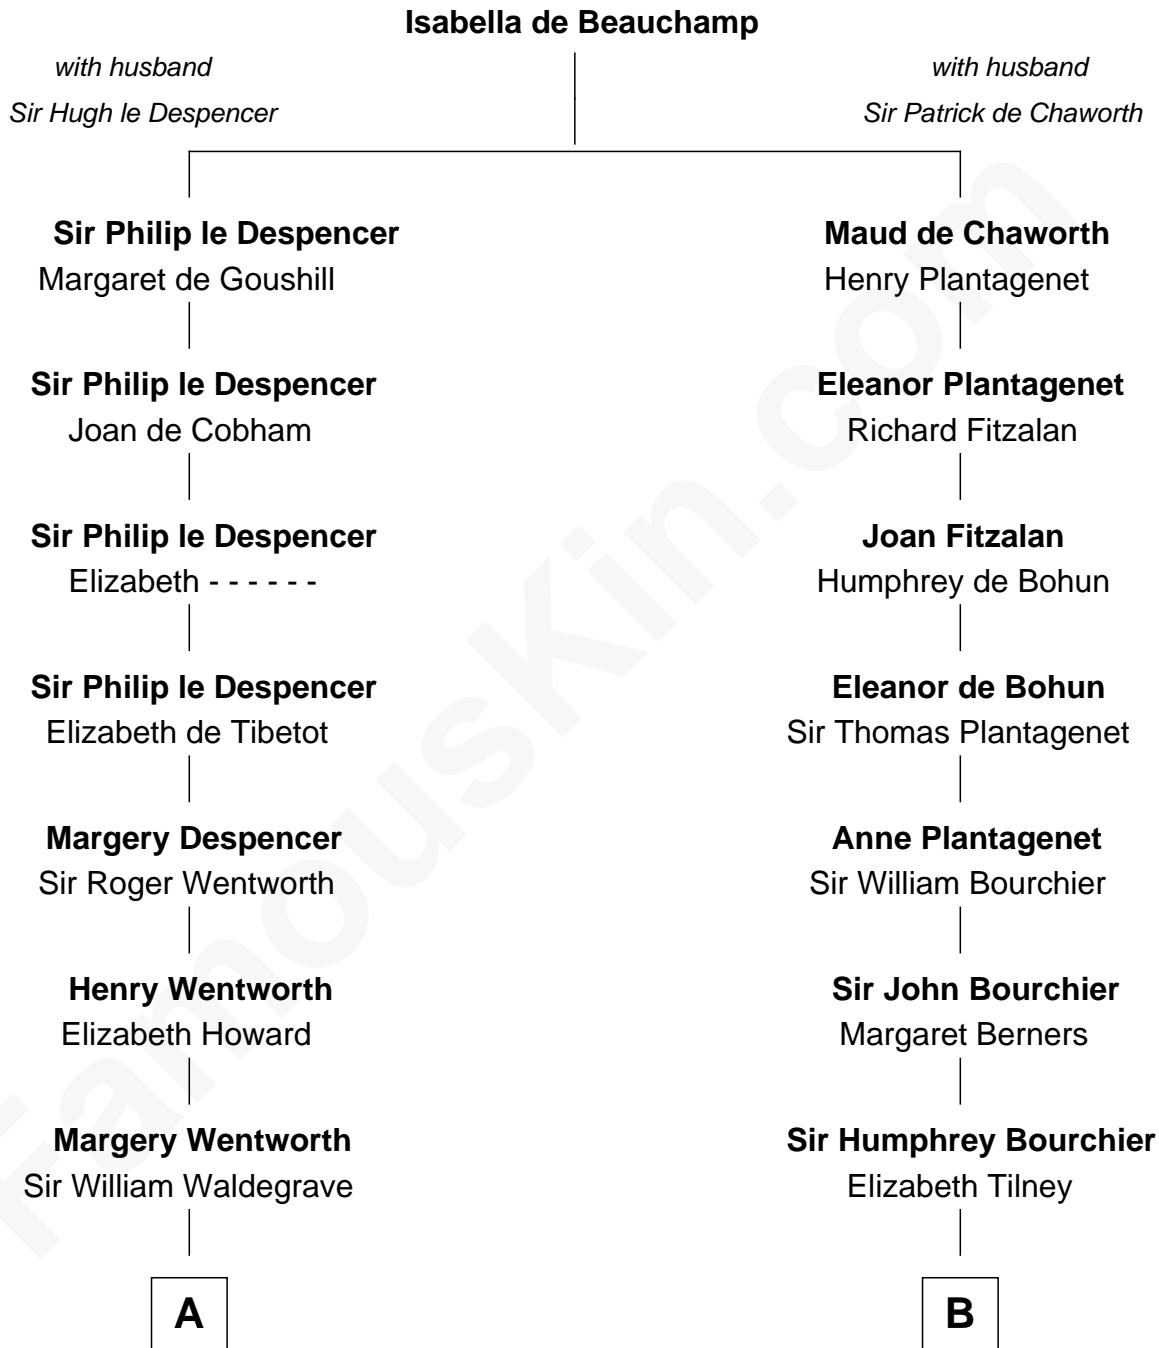

FamousKin.com
Relationship Chart of
Maggie Gyllenhaal
Movie Actress

16th cousin 5 times removed of
Robert Treat Paine
Signer of the Declaration of Independence

C

Anders Leonard Gyllenhaal

Selma Amanda Nelson