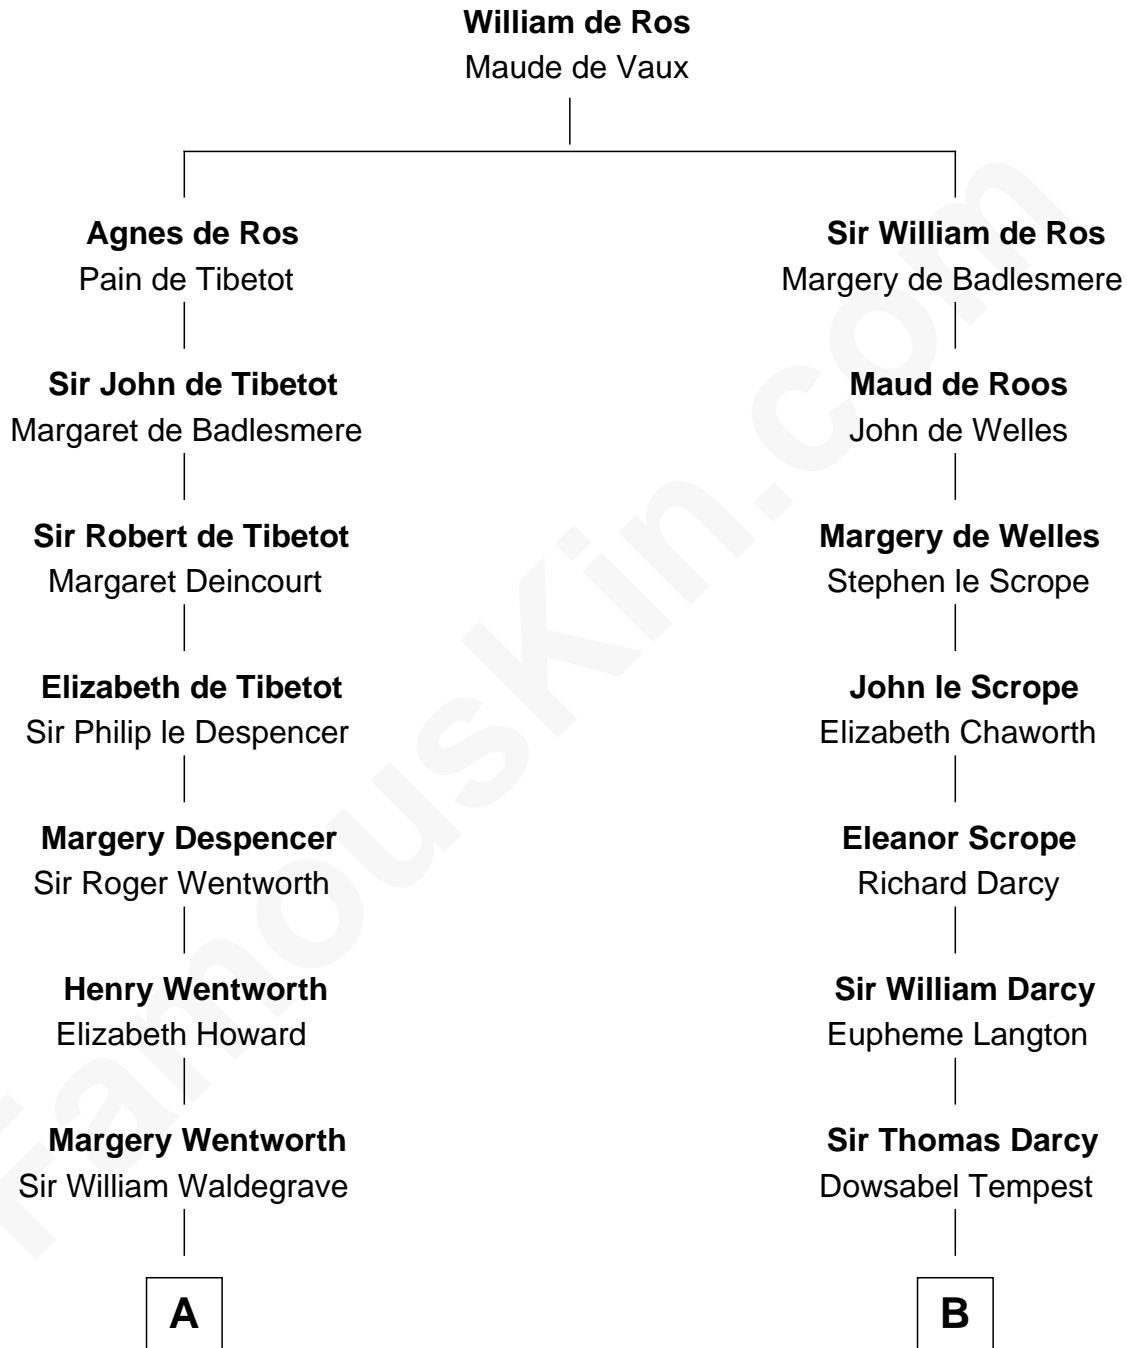

FamousKin.com
Relationship Chart of
Maggie Gyllenhaal
Movie Actress

14th cousin 7 times removed of

Robert Treat Paine
Signer of the Declaration of Independence

C

Anders Leonard Gyllenhaal

Selma Amanda Nelson

Leonard Ephraim Gyllenhaal

Philo Pendleton

Hugh Anders Gyllenhaal

Virginia Lowrie Childs

Stephen Roark Gyllenhaal

Naomi Achs

Maggie Gyllenhaal

Movie Actress