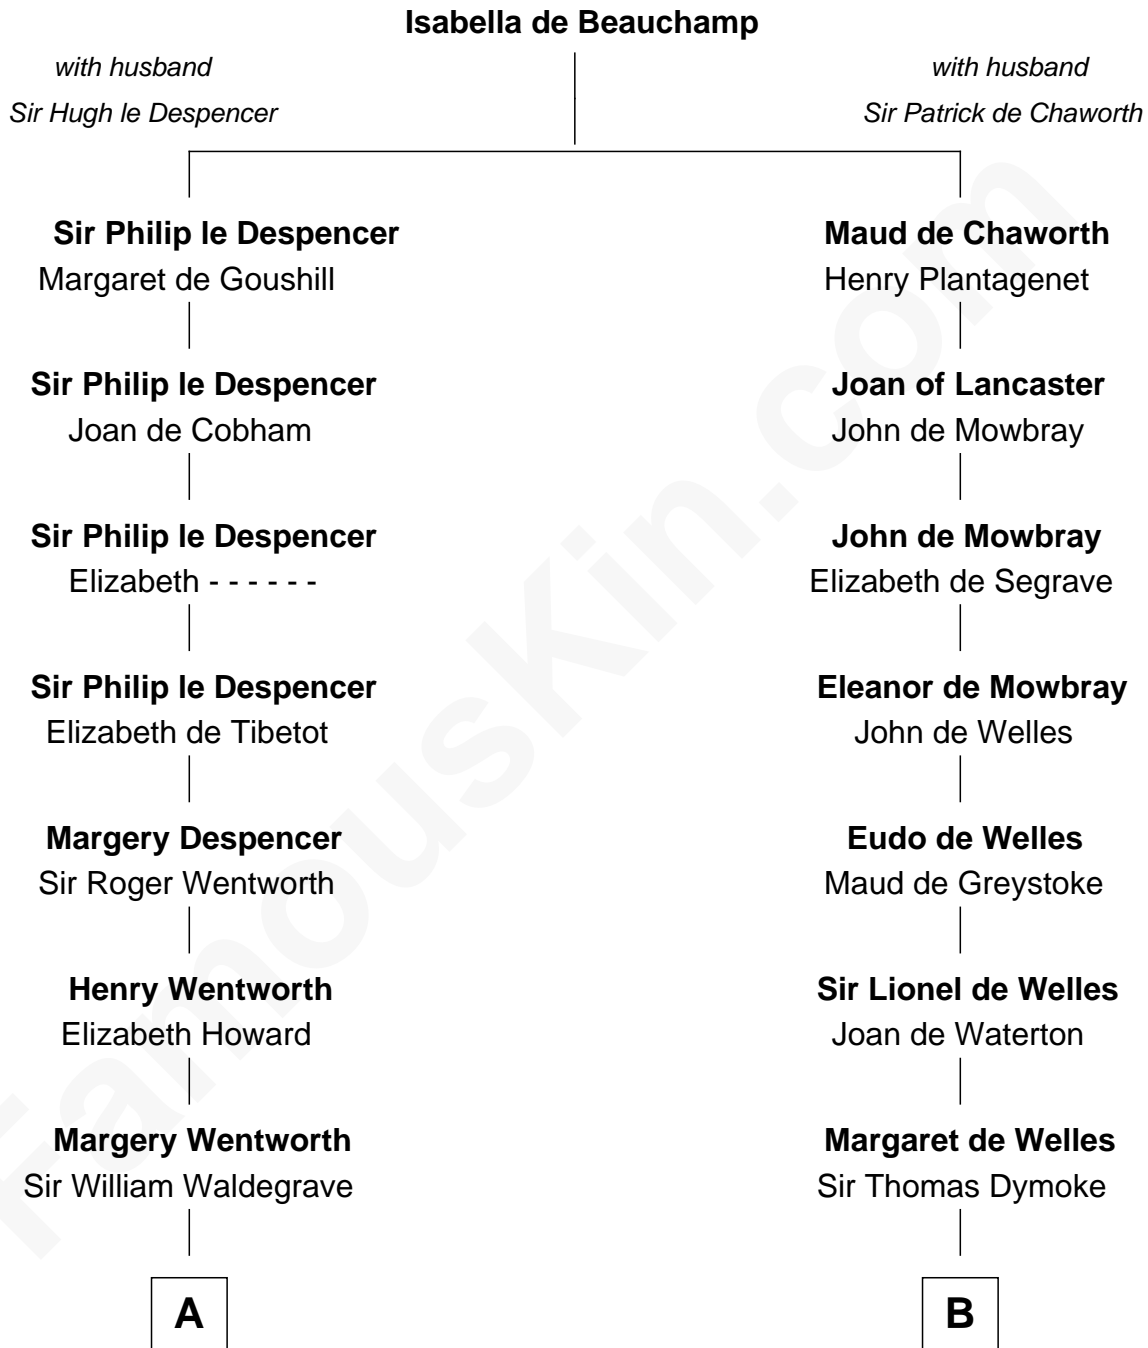

**FamousKin.com**  
**Relationship Chart of**  
**Maggie Gyllenhaal**  
*Movie Actress*

**15th cousin 6 times removed of**  
**Thomas Nelson**  
*Signer of the Declaration of Independence*

**C**

Anders Leonard Gyllenhaal

Selma Amanda Nelson

Leonard Ephraim Gyllenhaal

Philo Pendleton

Hugh Anders Gyllenhaal

Virginia Lowrie Childs

Stephen Roark Gyllenhaal

Naomi Achs

**Maggie Gyllenhaal**