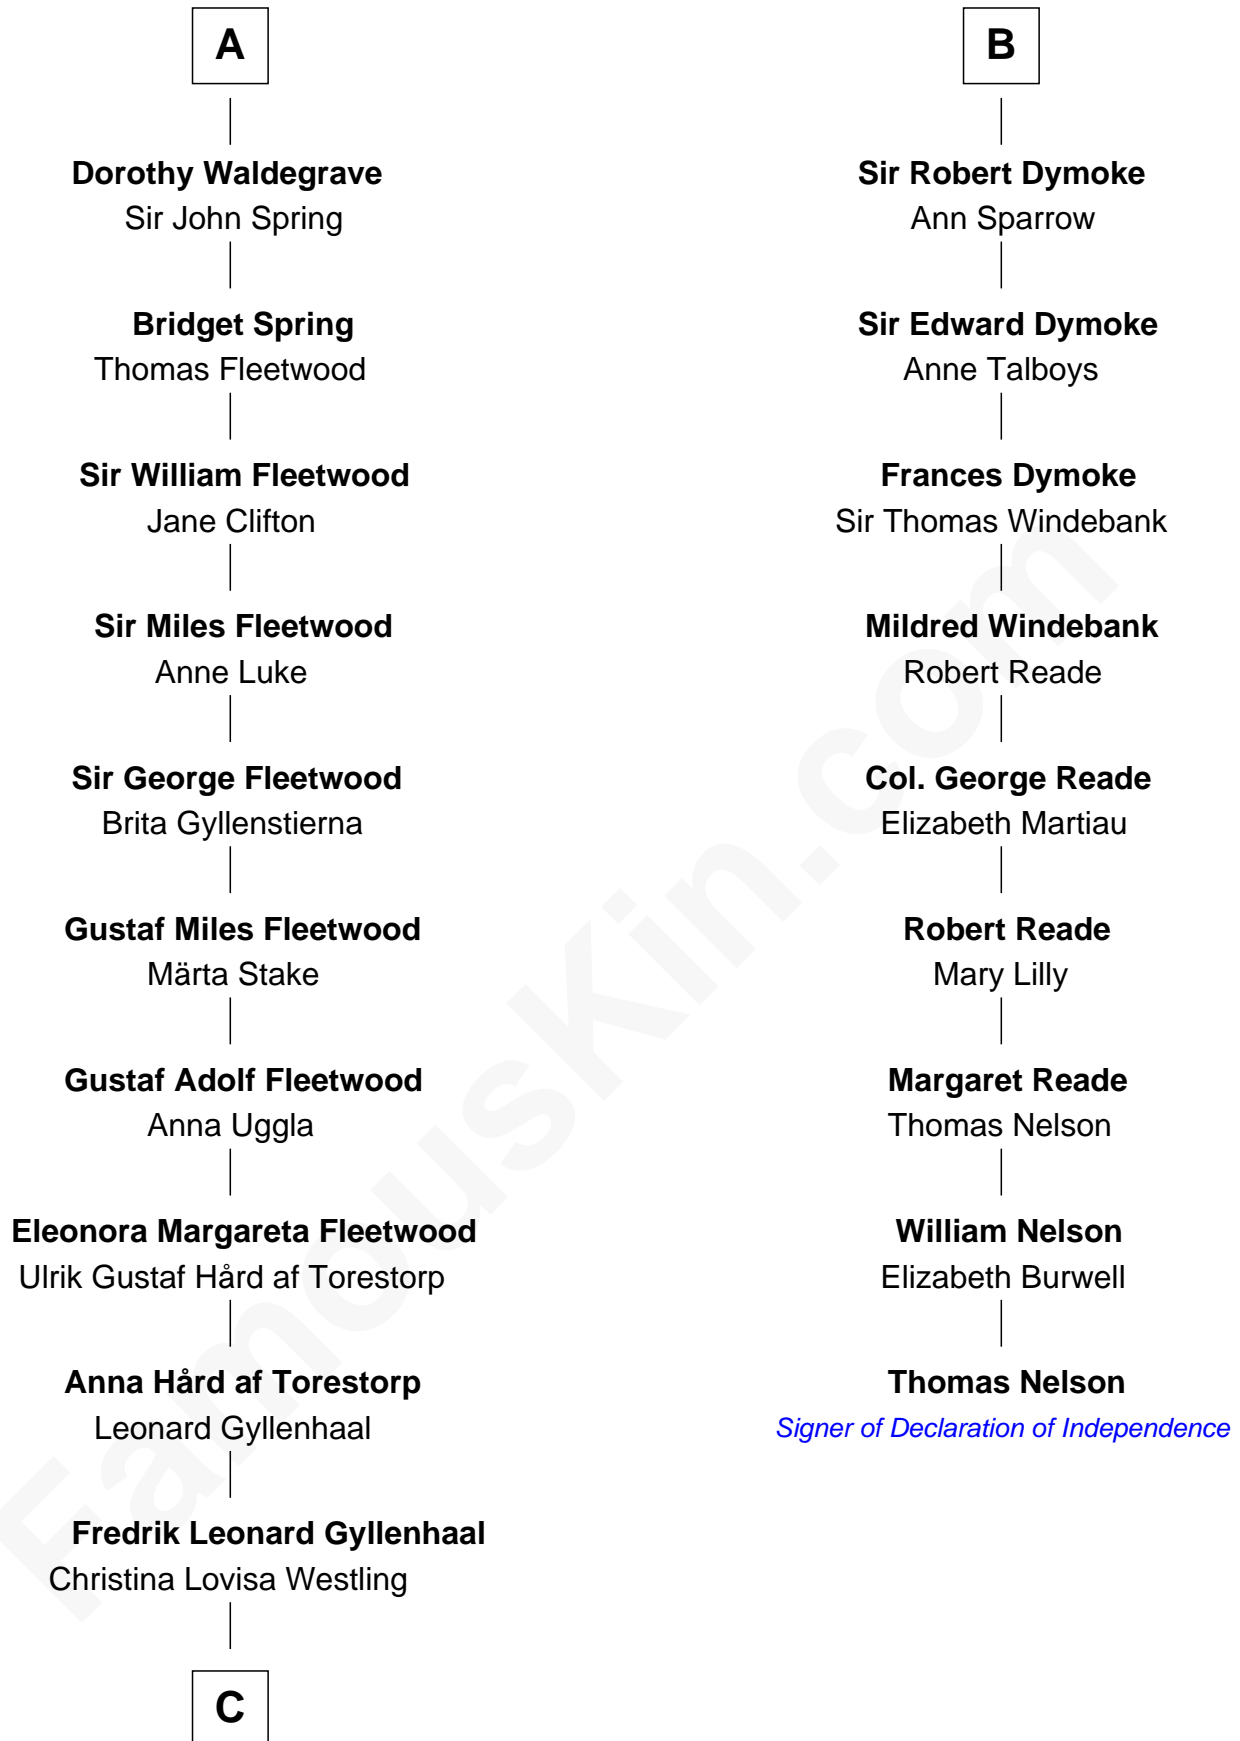

**FamousKin.com**  
**Relationship Chart of**  
**Maggie Gyllenhaal**  
*Movie Actress*

**15th cousin 6 times removed of**  
**Thomas Nelson**  
*Signer of the Declaration of Independence*

**C**

Anders Leonard Gyllenhaal

Selma Amanda Nelson

Leonard Ephraim Gyllenhaal

Philo Pendleton

Hugh Anders Gyllenhaal

Virginia Lowrie Childs

Stephen Roark Gyllenhaal

Naomi Achs

**Maggie Gyllenhaal**