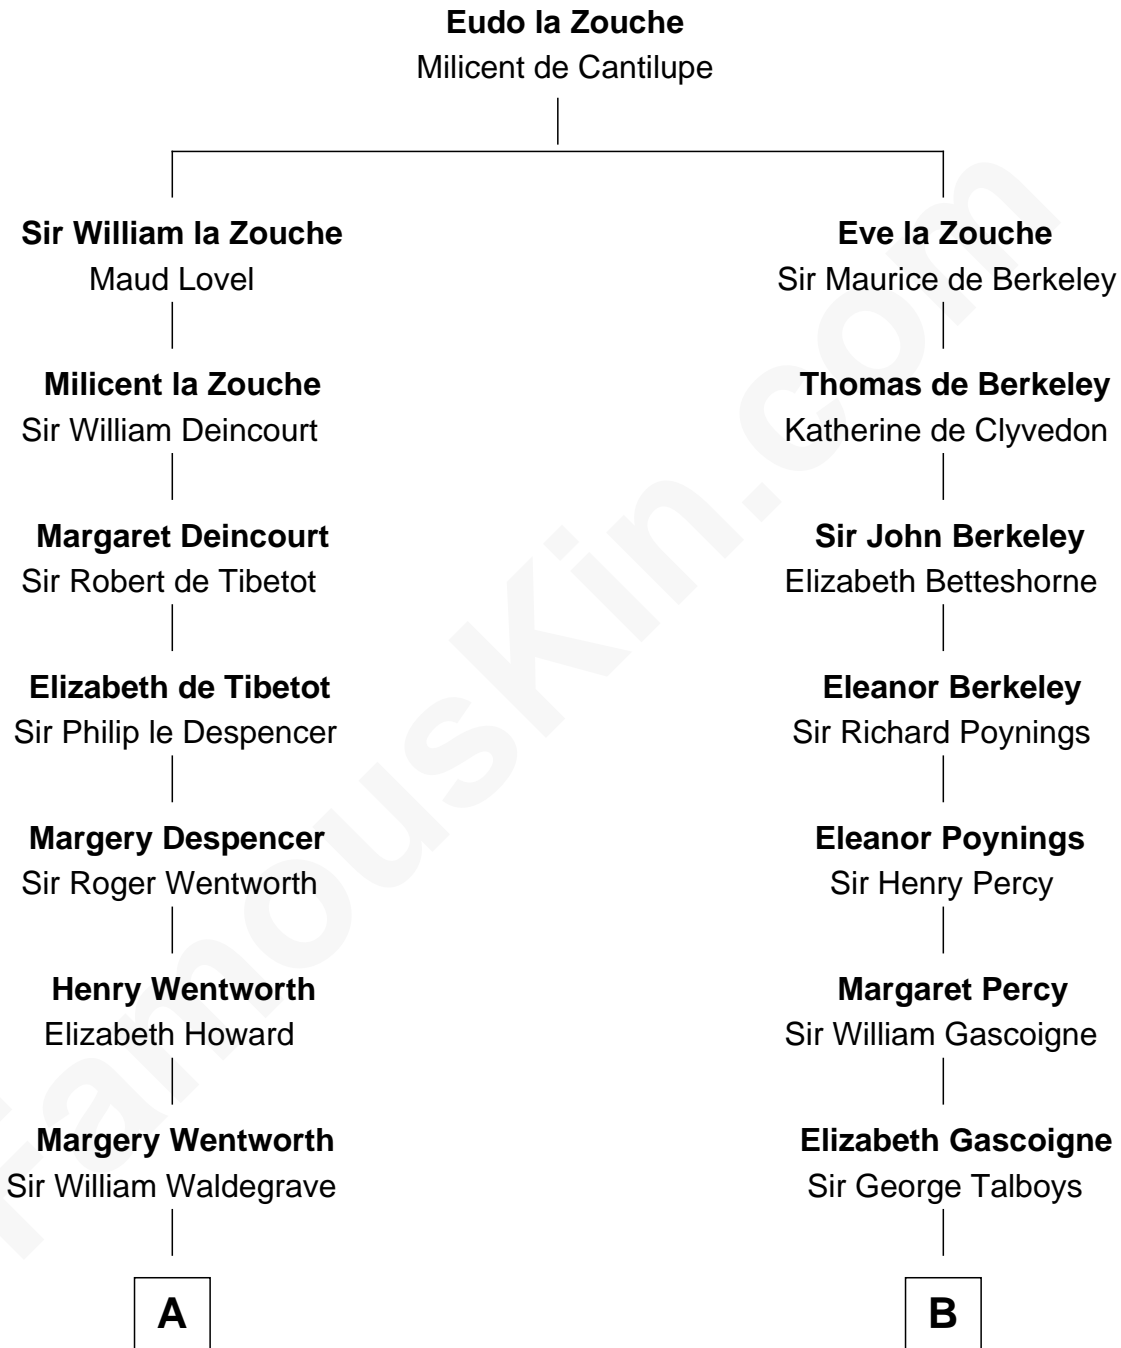

FamousKin.com
Relationship Chart of
Maggie Gyllenhaal
Movie Actress

14th cousin 7 times removed of

Thomas Nelson
Signer of the Declaration of Independence

C

Anders Leonard Gyllenhaal

Selma Amanda Nelson

Leonard Ephraim Gyllenhaal