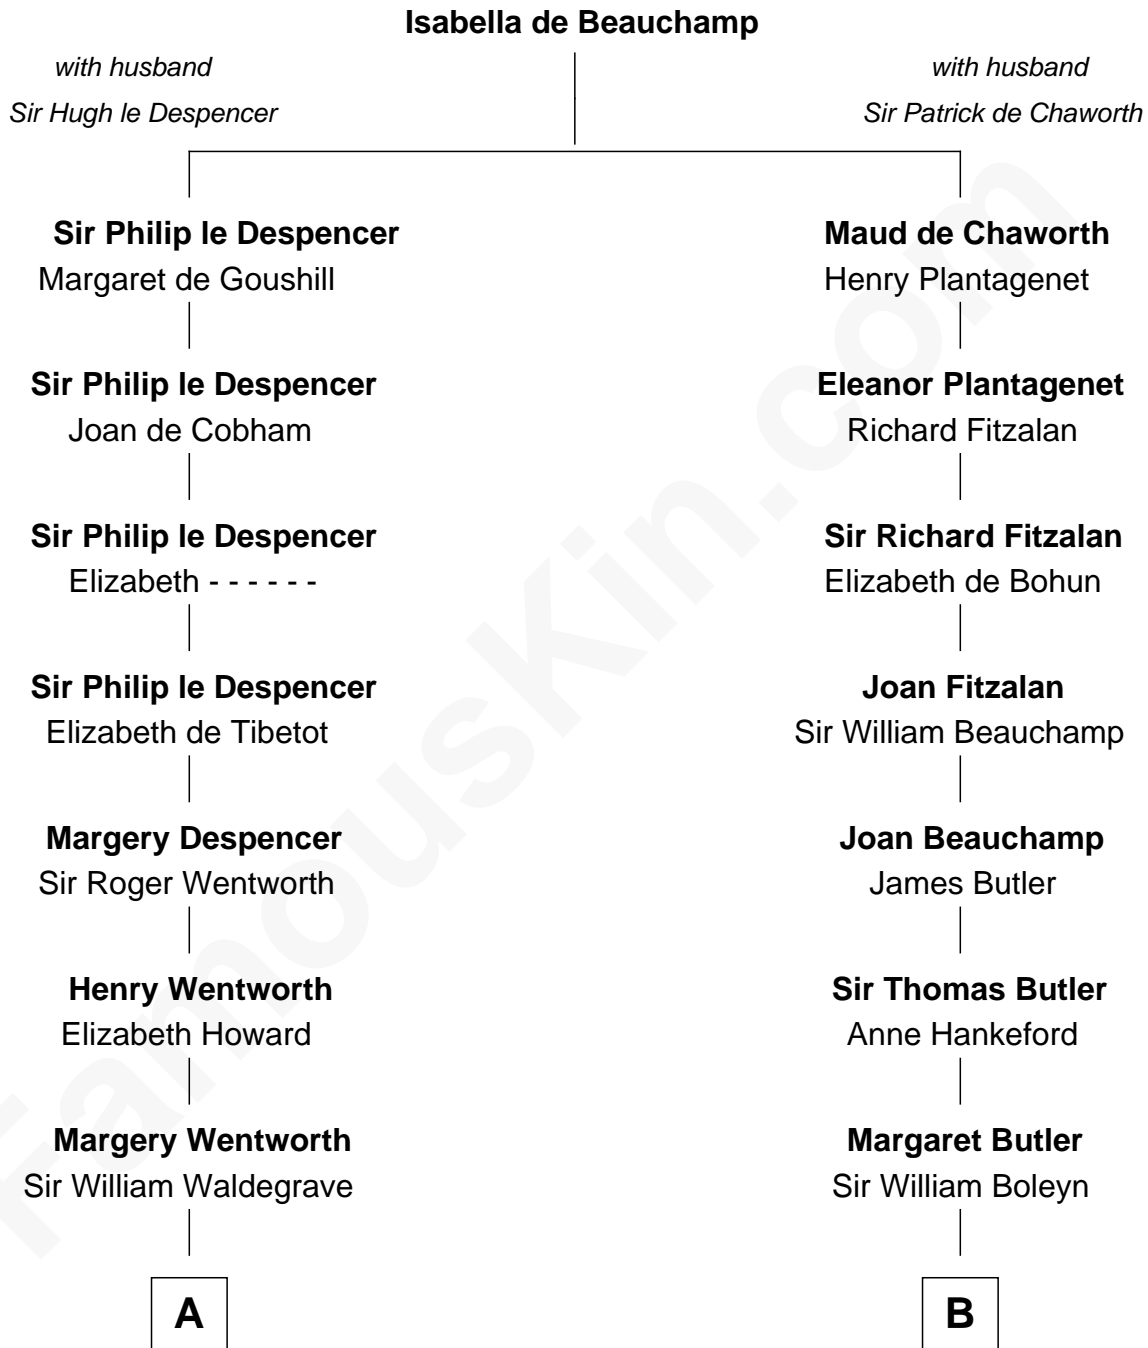

**FamousKin.com**  
**Relationship Chart of**  
**Maggie Gyllenhaal**  
*Movie Actress*

**16th cousin 5 times removed of**  
**William Floyd**  
*Signer of the Declaration of Independence*

**C**

Anders Leonard Gyllenhaal

Selma Amanda Nelson

Leonard Ephraim Gyllenhaal

Philo Pendleton

Hugh Anders Gyllenhaal

Virginia Lowrie Childs

Stephen Roark Gyllenhaal

Naomi Achs

**Maggie Gyllenhaal**