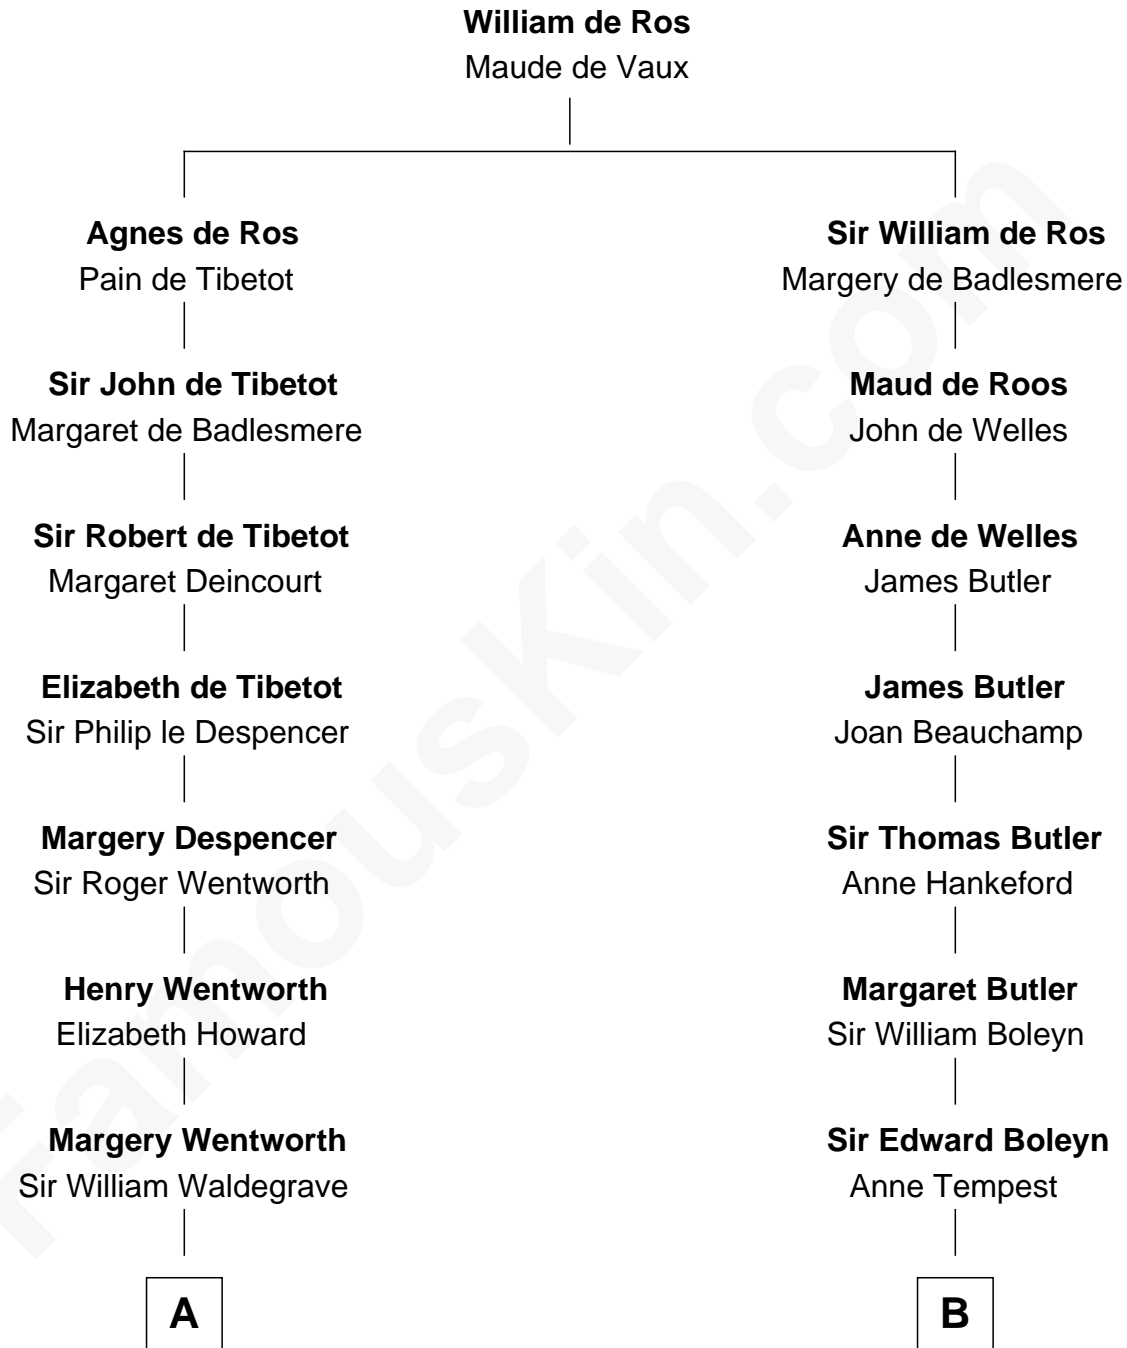

**FamousKin.com**  
**Relationship Chart of**  
**Maggie Gyllenhaal**  
*Movie Actress*

**15th cousin 6 times removed of**  
**William Floyd**  
*Signer of the Declaration of Independence*

**C**

Anders Leonard Gyllenhaal

Selma Amanda Nelson

Leonard Ephraim Gyllenhaal

Philo Pendleton

Hugh Anders Gyllenhaal

Virginia Lowrie Childs

Stephen Roark Gyllenhaal

Naomi Achs

**Maggie Gyllenhaal**