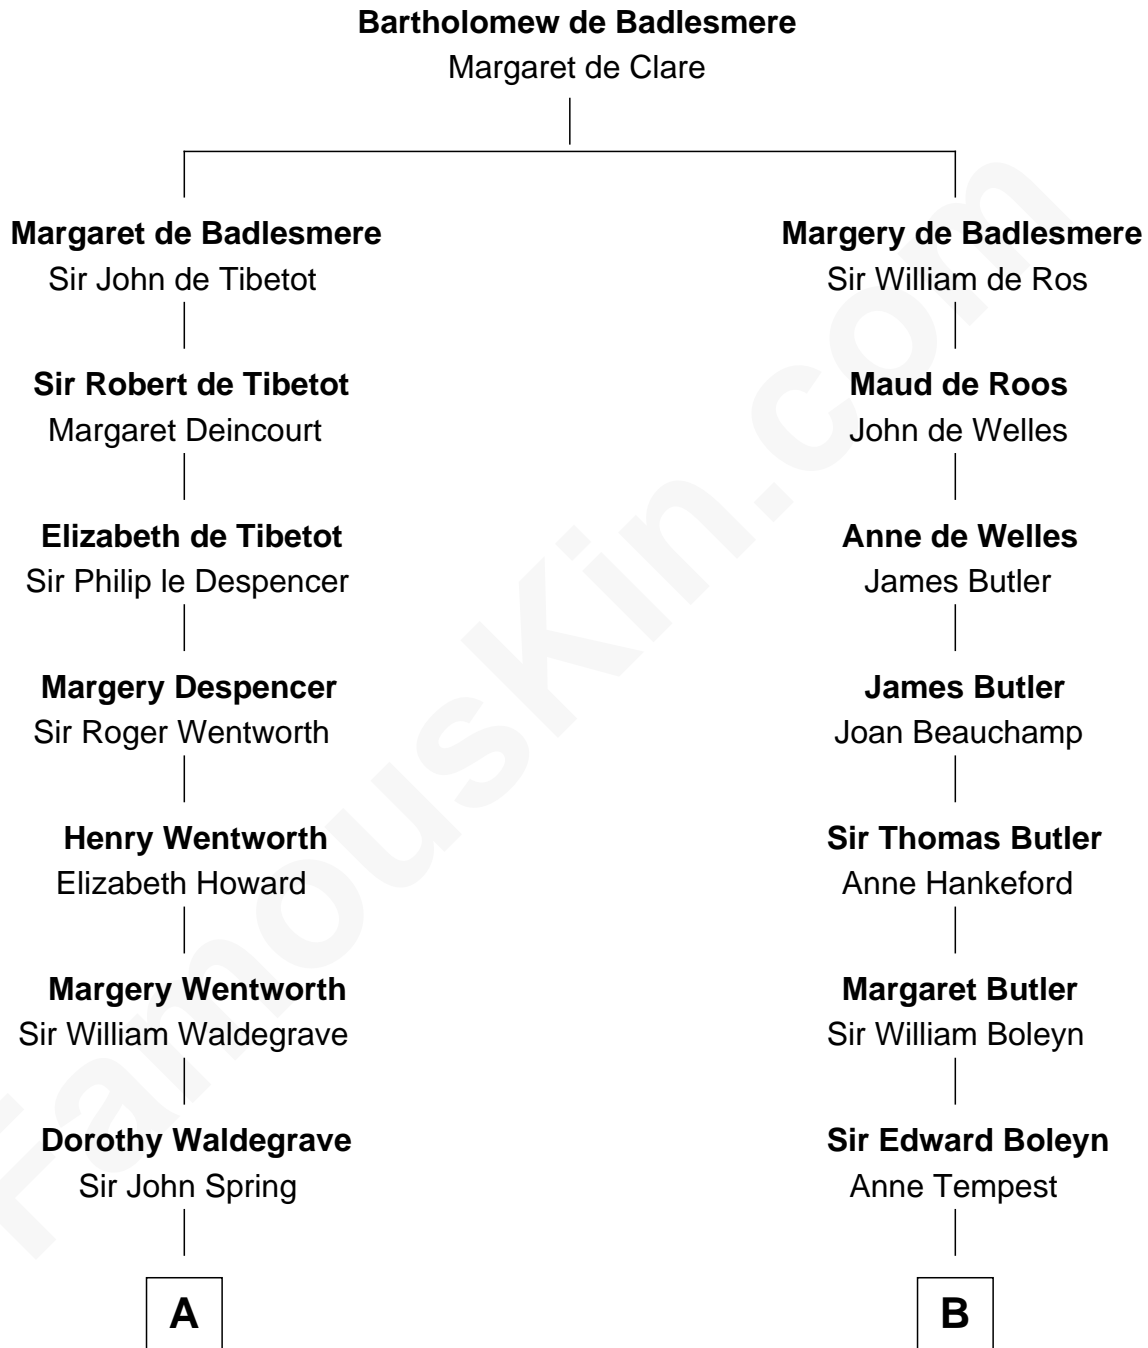

**FamousKin.com**  
**Relationship Chart of**  
**Maggie Gyllenhaal**  
*Movie Actress*

15th cousin 5 times removed of  
**William Floyd**  
*Signer of the Declaration of Independence*

**C**

Leonard Ephraim Gyllenhaal

Philo Pendleton

Hugh Anders Gyllenhaal

Virginia Lowrie Childs

Stephen Roark Gyllenhaal

Naomi Achs

Maggie Gyllenhaal

*Movie Actress*

FamousKin.com