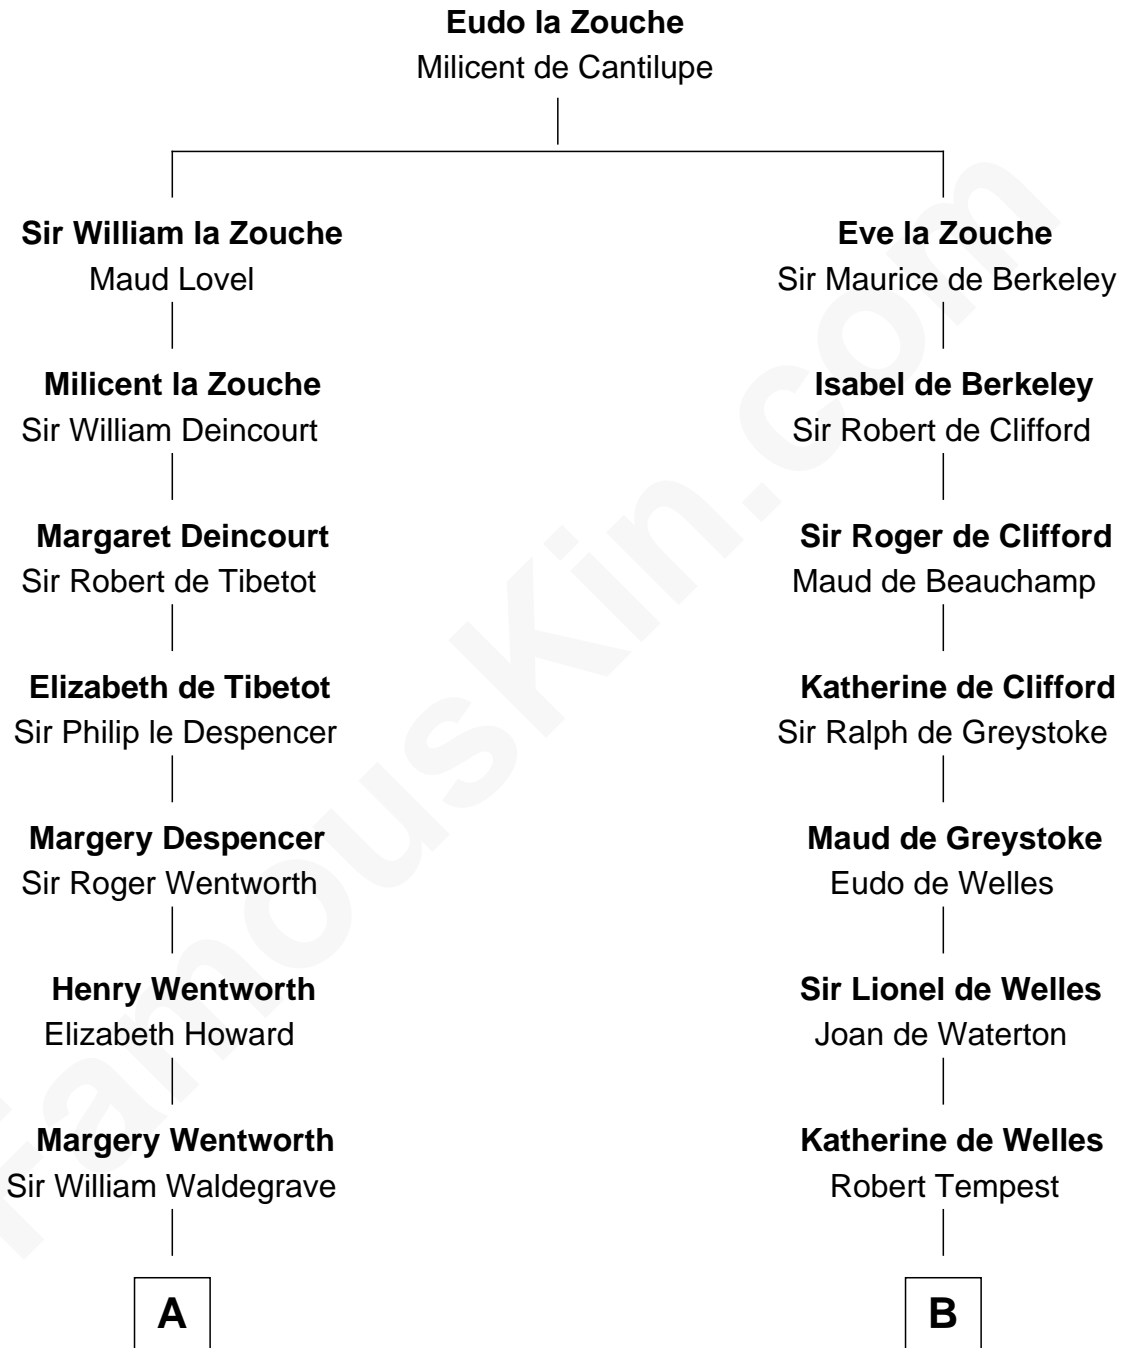

FamousKin.com
Relationship Chart of
Maggie Gyllenhaal
Movie Actress

17th cousin 4 times removed of

William Floyd
Signer of the Declaration of Independence

C

Anders Leonard Gyllenhaal

Selma Amanda Nelson

Leonard Ephraim Gyllenhaal