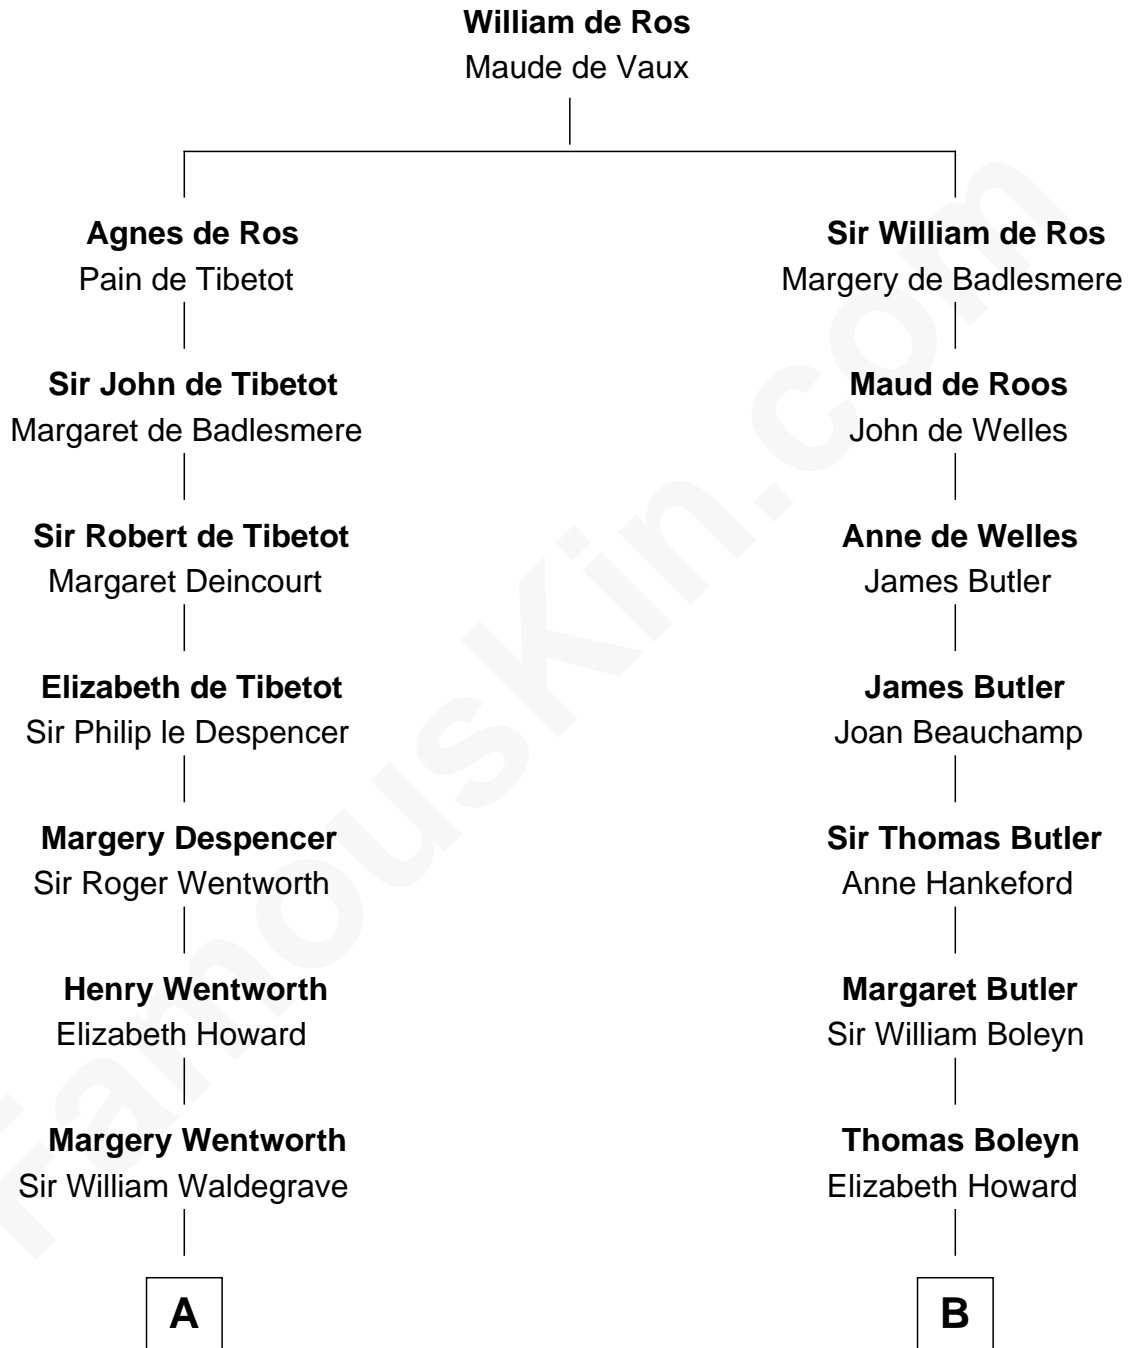

FamousKin.com
Relationship Chart of
Maggie Gyllenhaal
Movie Actress

8th cousin 13 times removed of
Queen Elizabeth I
Queen of England

C

Anders Leonard Gyllenhaal

Selma Amanda Nelson

Leonard Ephraim Gyllenhaal