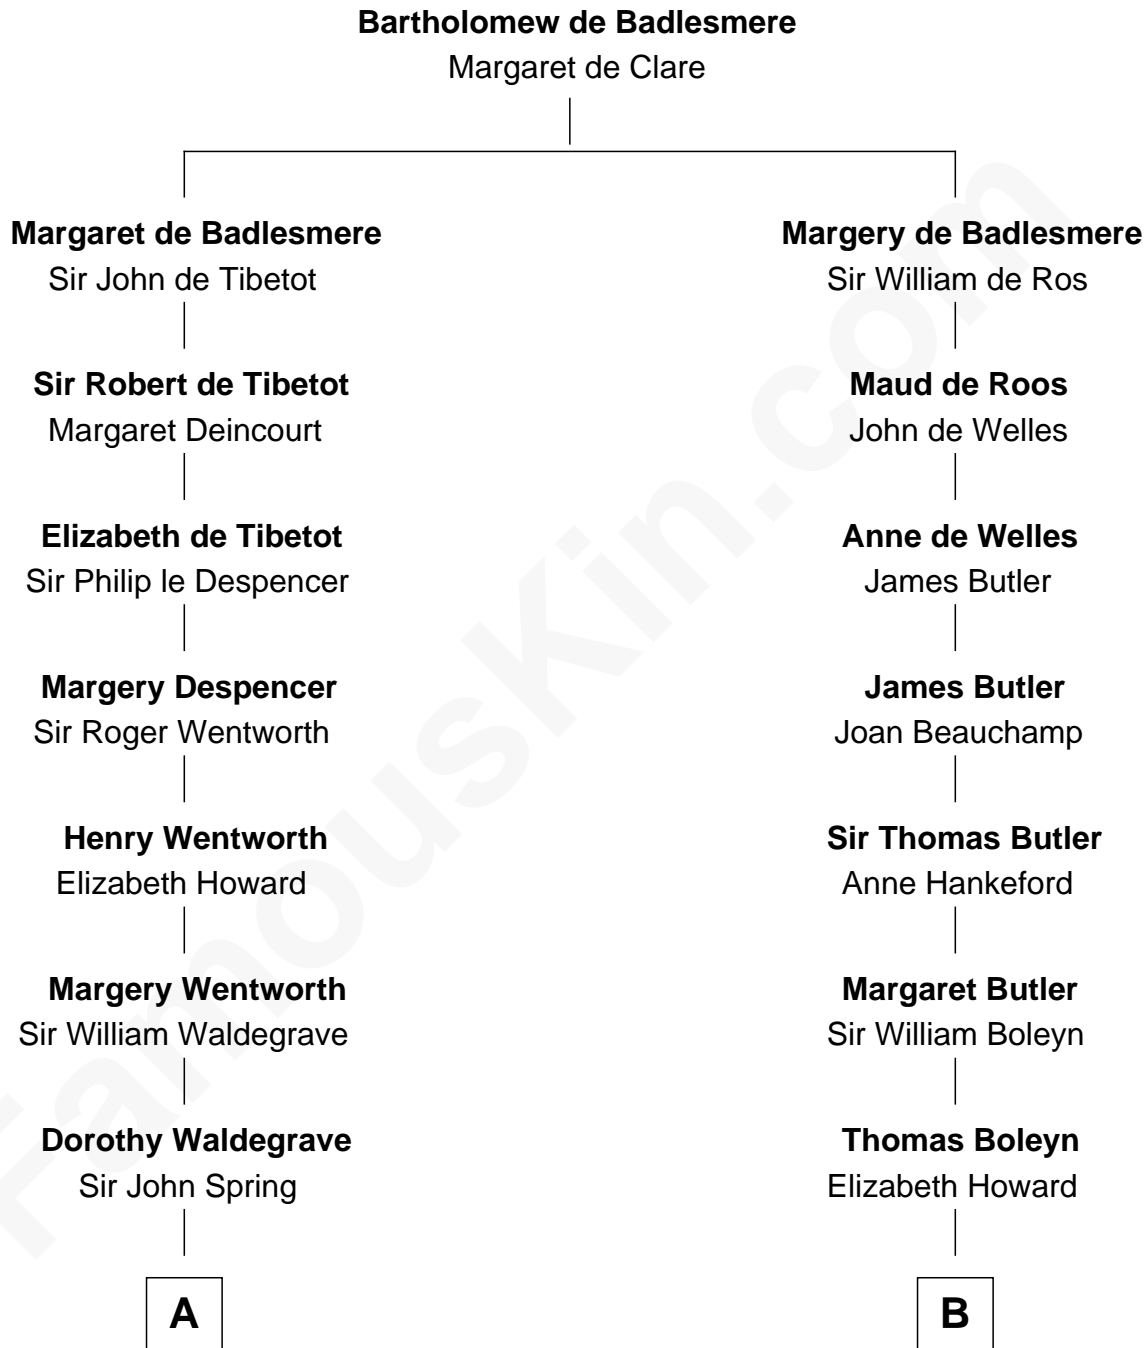

**FamousKin.com**  
**Relationship Chart of**  
**Maggie Gyllenhaal**  
*Movie Actress*

8th cousin 12 times removed of  
**Queen Elizabeth I**  
*Queen of England*

**C**

Leonard Ephraim Gyllenhaal

Philo Pendleton

Hugh Anders Gyllenhaal

Virginia Lowrie Childs

Stephen Roark Gyllenhaal

Naomi Achs

Maggie Gyllenhaal

*Movie Actress*

FamousKin.com