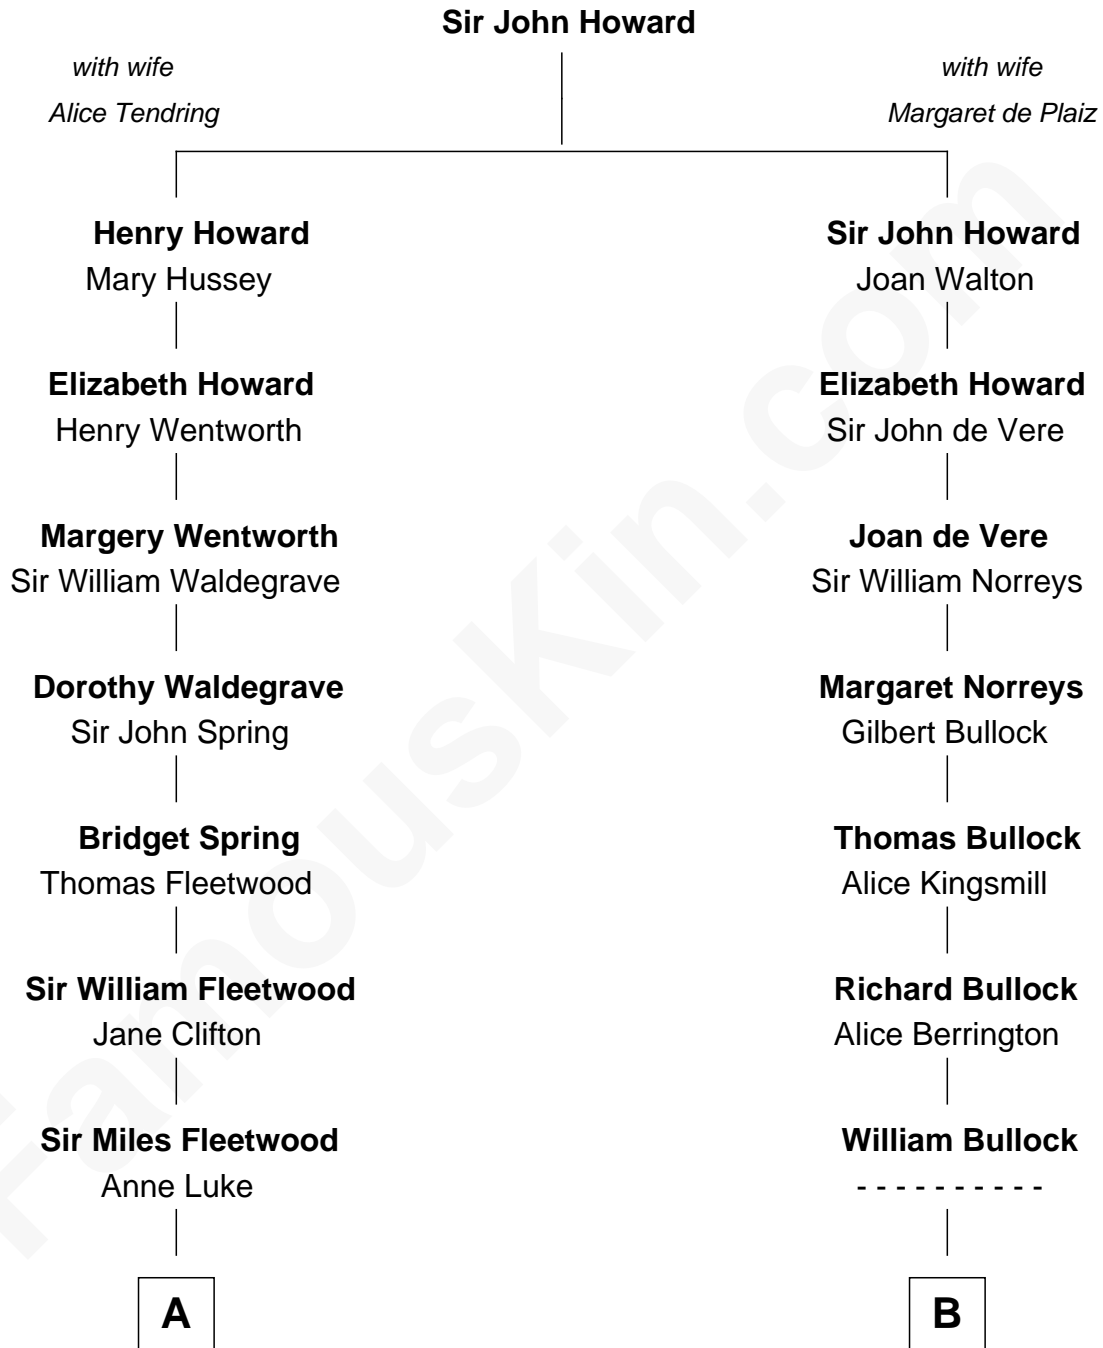

FamousKin.com
Relationship Chart of
Maggie Gyllenhaal
Movie Actress

17th cousin 1 time removed of
George H. W. Bush
41st U.S. President

C

Prescott Sheldon Bush

Dorothy Wear Walker

George H. W. Bush

41st U.S. President

FamousKin.com