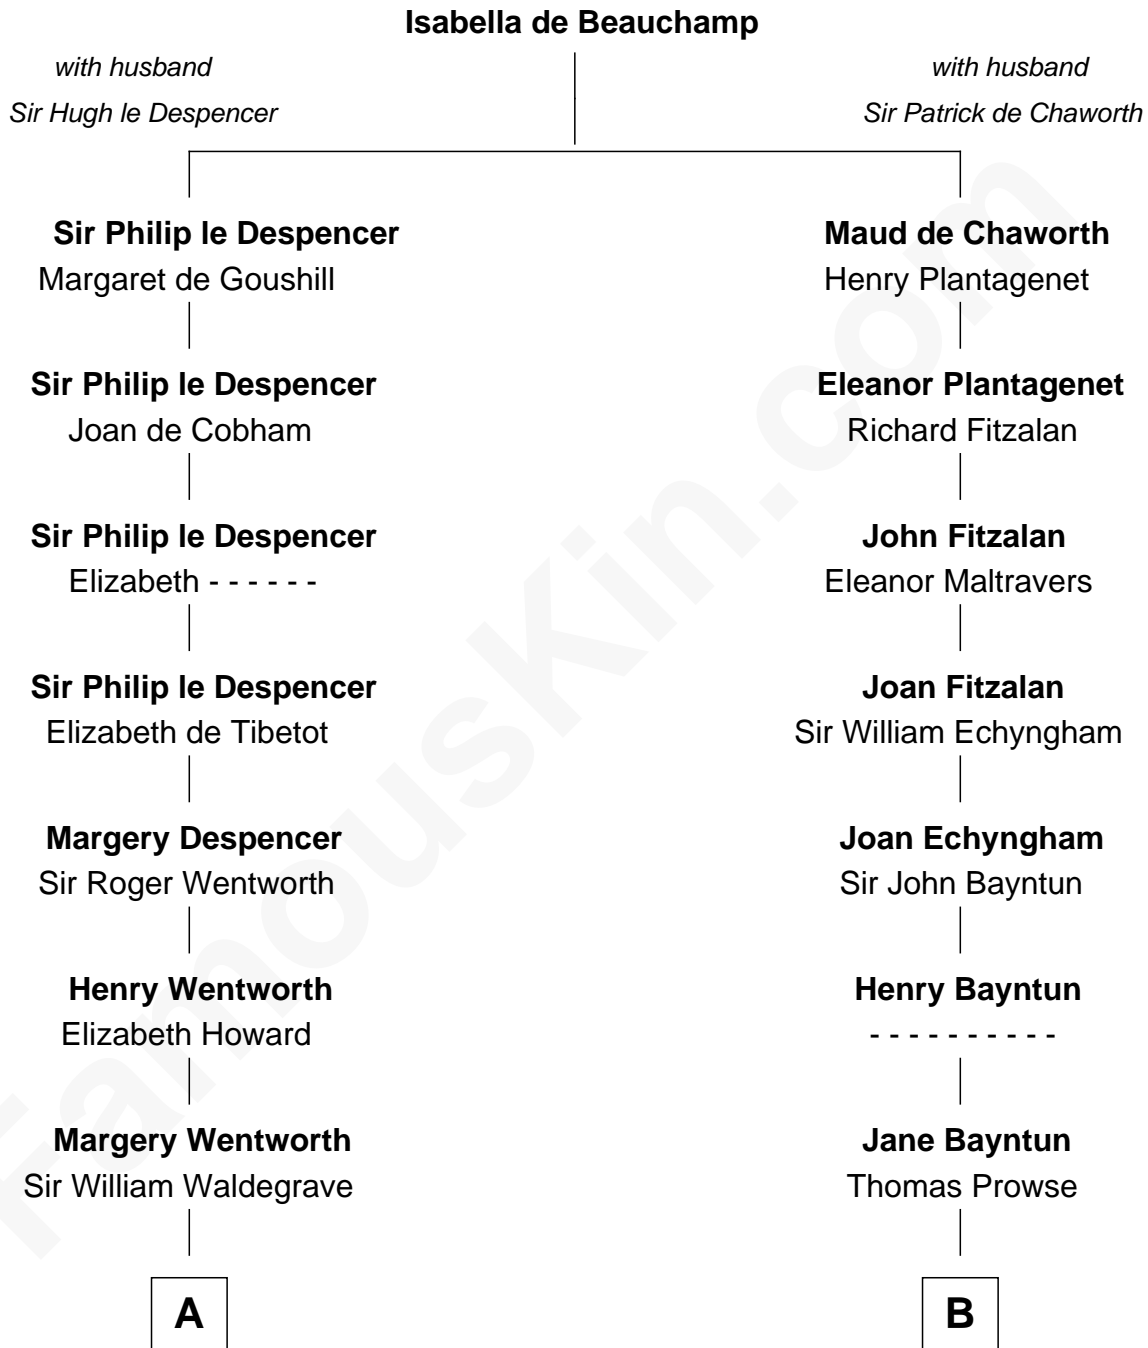

**FamousKin.com**  
**Relationship Chart of**  
**Maggie Gyllenhaal**  
*Movie Actress*

20th cousin 1 time removed of  
**Barbara (Pierce) Bush**  
*First Lady of President George H.W. Bush*

**C**

**Anders Leonard Gyllenhaal**

Selma Amanda Nelson

**Leonard Ephraim Gyllenhaal**

Philo Pendleton

**Hugh Anders Gyllenhaal**

Virginia Lowrie Childs

**Stephen Roark Gyllenhaal**

Naomi Achs

**Maggie Gyllenhaal**