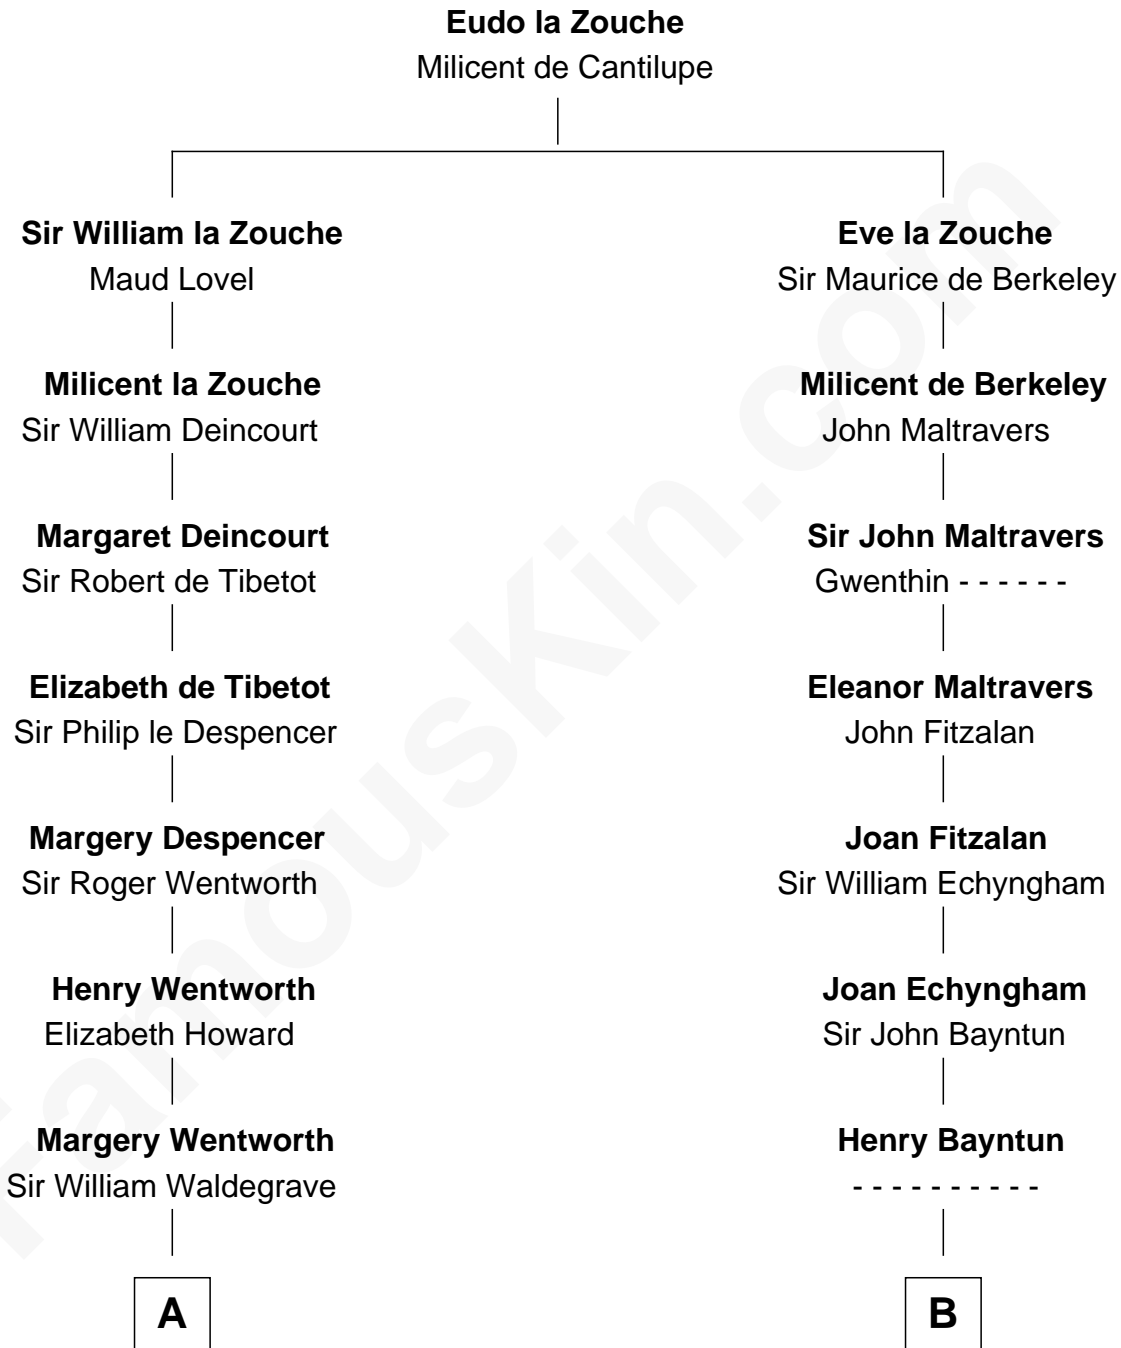

FamousKin.com Relationship Chart of

Maggie Gyllenhaal

Movie Actress

21st cousin of

Barbara (Pierce) Bush

First Lady of President George H.W. Bush

C

Anders Leonard Gyllenhaal

Selma Amanda Nelson

Leonard Ephraim Gyllenhaal

Philo Pendleton

Hugh Anders Gyllenhaal

Virginia Lowrie Childs

Stephen Roark Gyllenhaal

Naomi Achs

Maggie Gyllenhaal