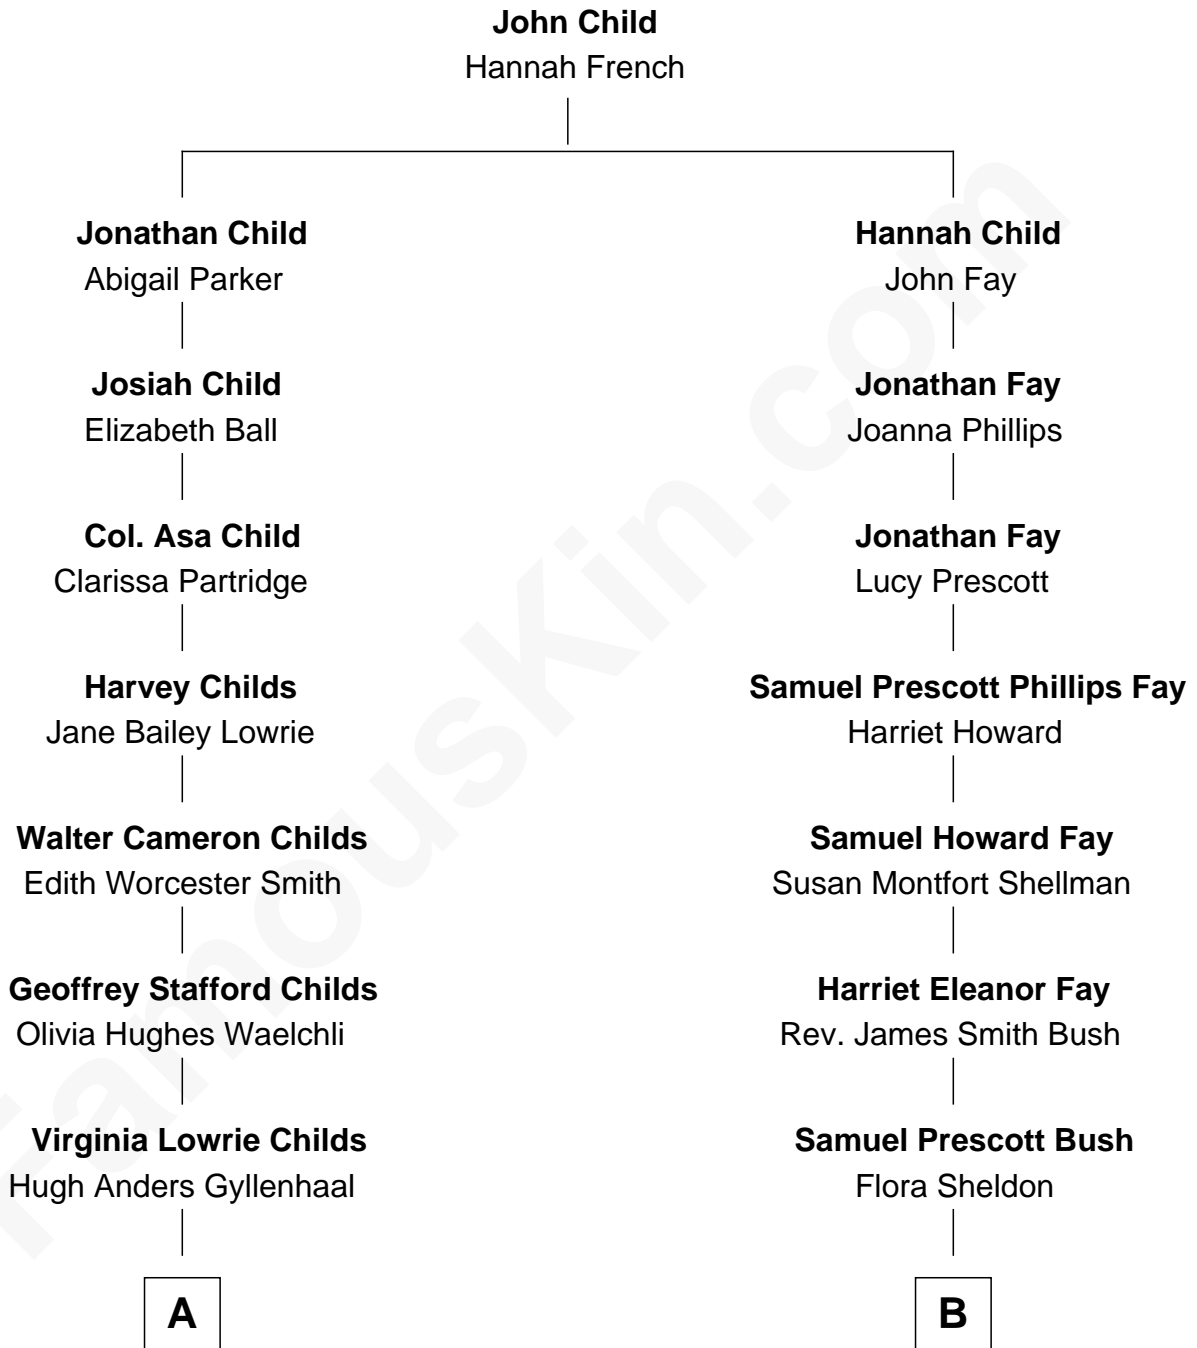

**FamousKin.com**  
**Relationship Chart of**  
**Maggie Gyllenhaal**  
*Movie Actress*

8th cousin 1 time removed of

**George W. Bush**  
*43rd U.S. President*

FamousKin.com