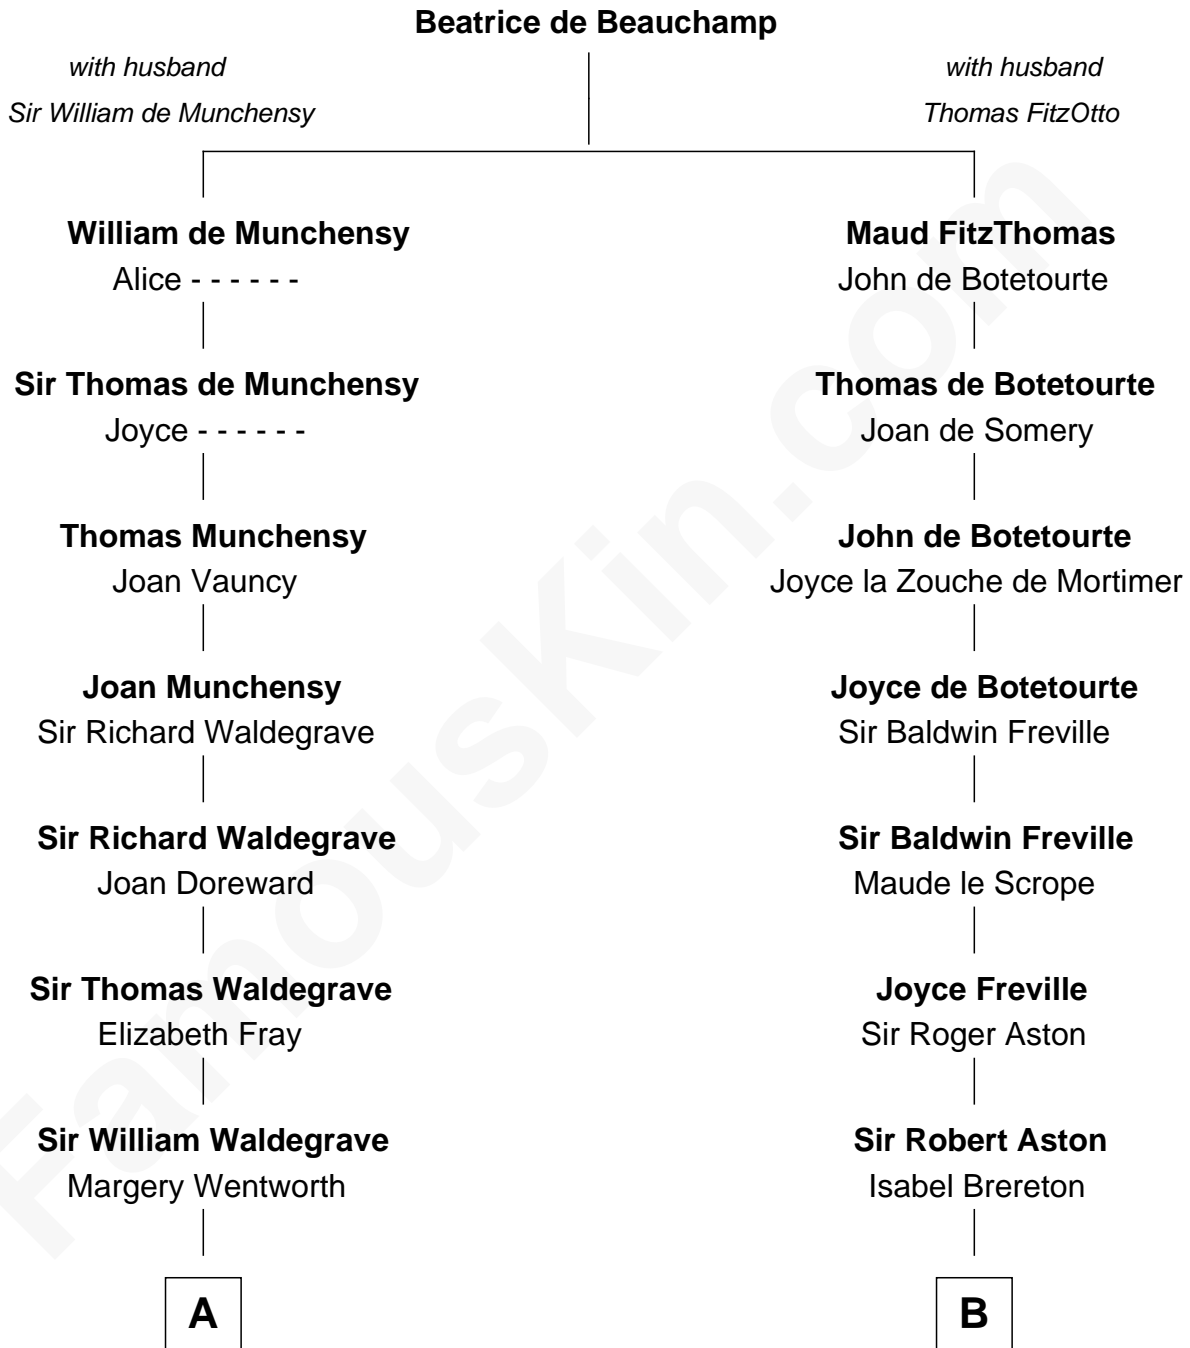

FamousKin.com
Relationship Chart of
Maggie Gyllenhaal
Movie Actress

17th cousin 4 times removed of
George Mason
Father of the U.S. Bill of Rights

C

Anders Leonard Gyllenhaal

Selma Amanda Nelson

Leonard Ephraim Gyllenhaal