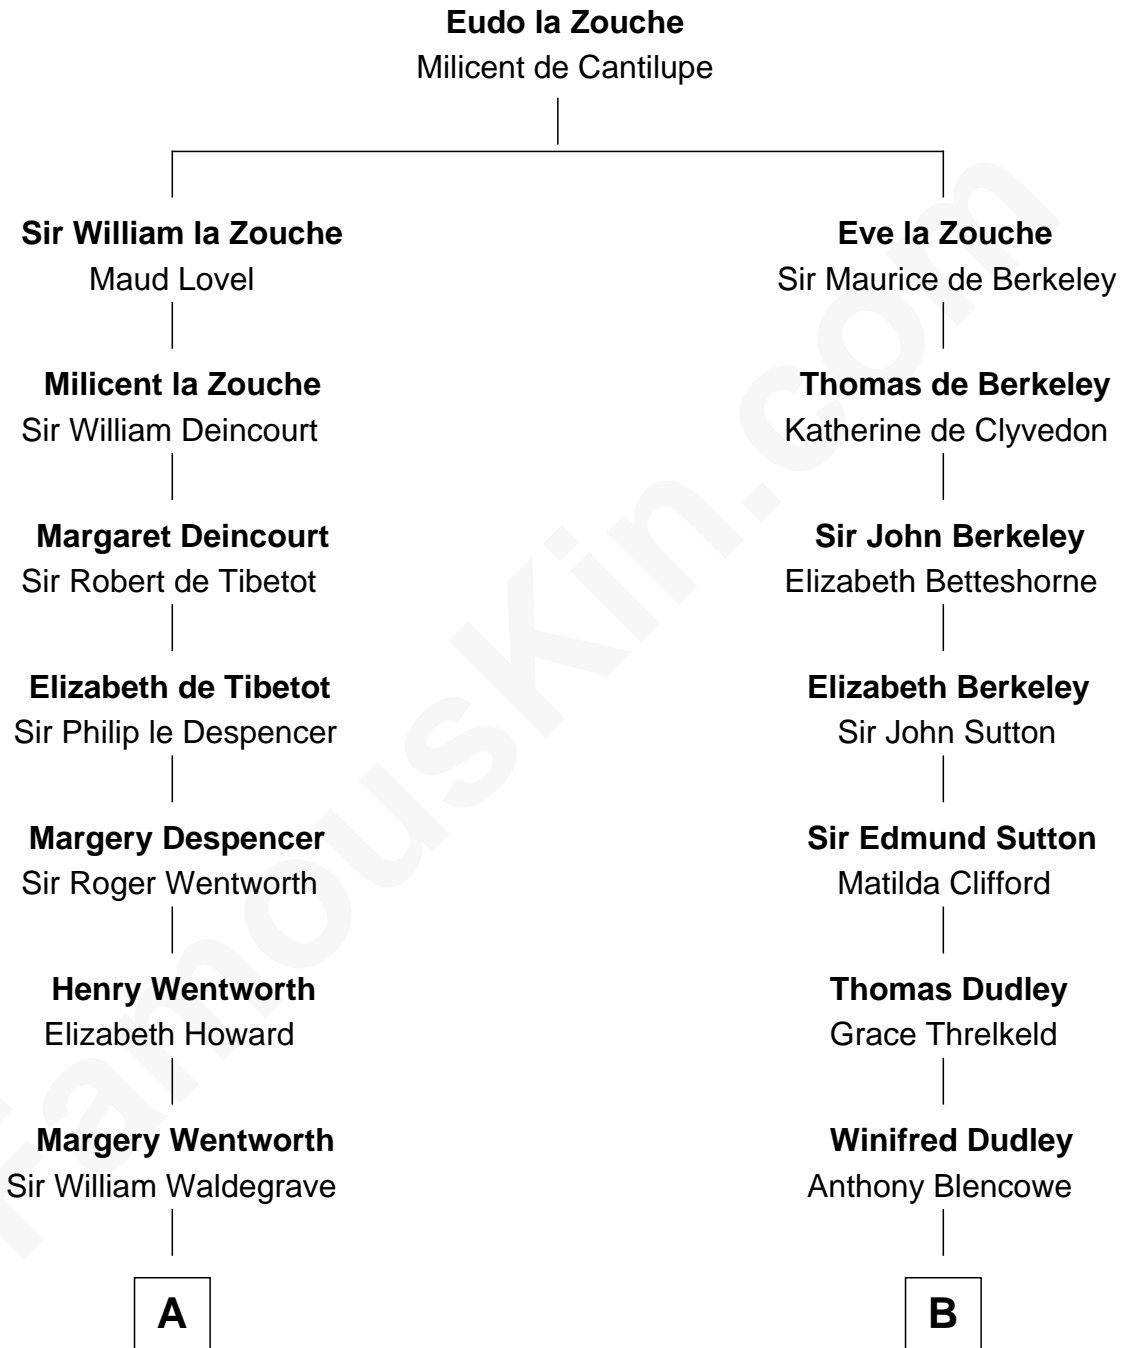

**FamousKin.com**  
**Relationship Chart of**  
**Maggie Gyllenhaal**  
*Movie Actress*

14th cousin 7 times removed of  
**George Mason**  
*Father of the U.S. Bill of Rights*

**C**

Anders Leonard Gyllenhaal

Selma Amanda Nelson

Leonard Ephraim Gyllenhaal

Philo Pendleton

Hugh Anders Gyllenhaal

Virginia Lowrie Childs

Stephen Roark Gyllenhaal

Naomi Achs

**Maggie Gyllenhaal**