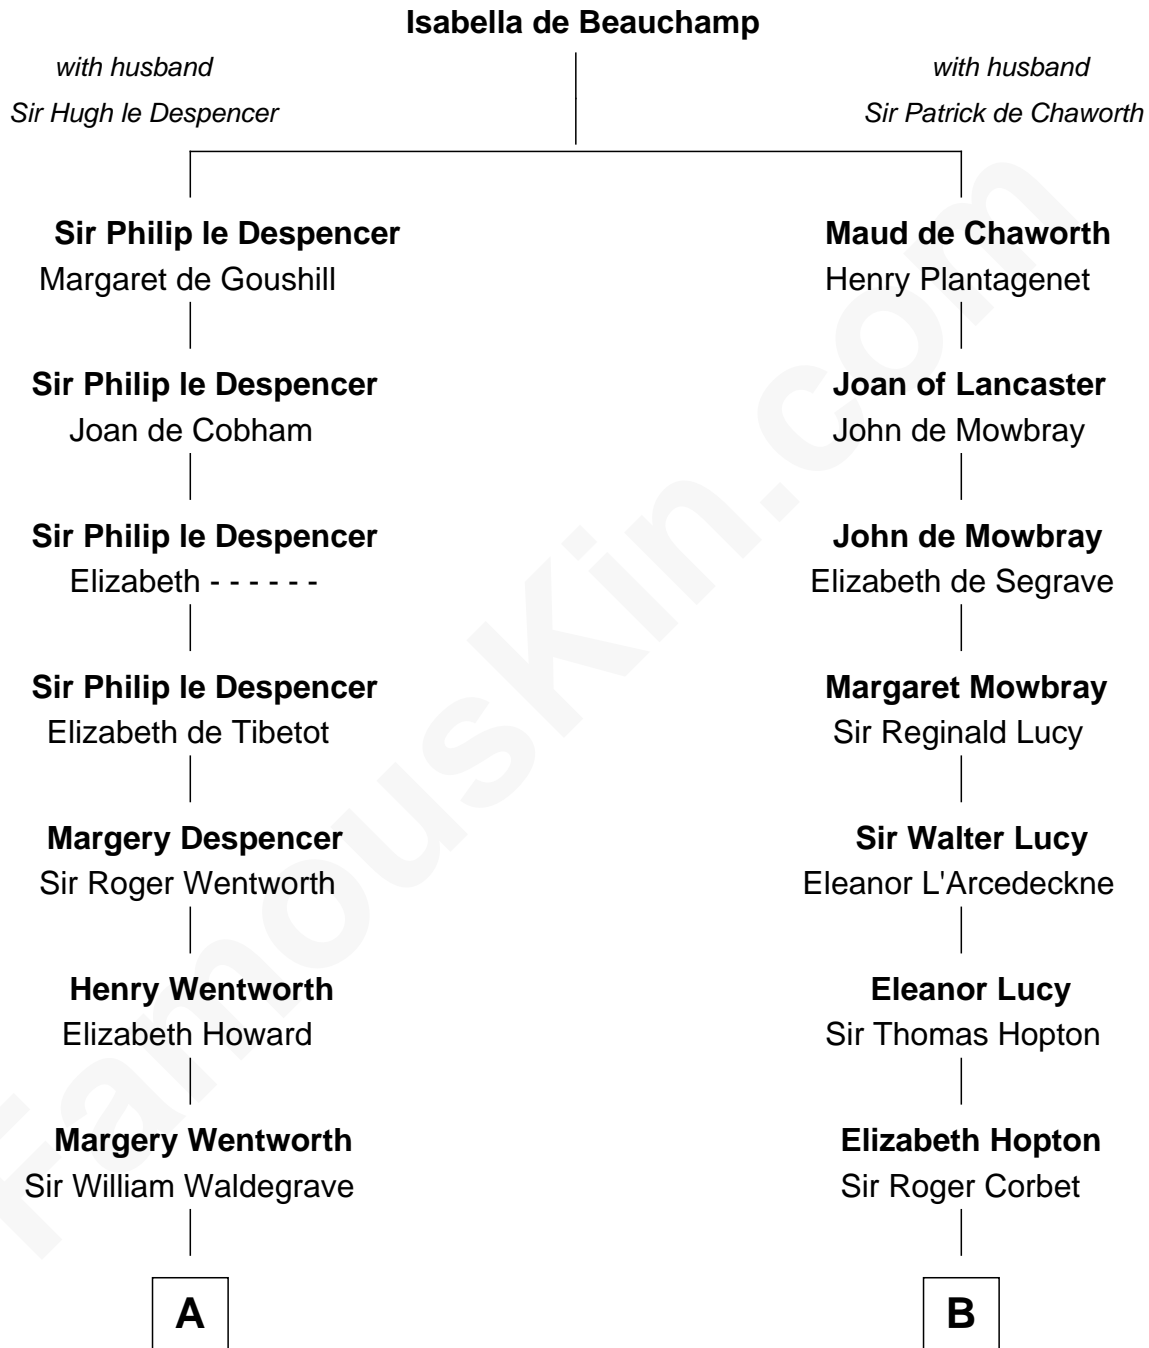

FamousKin.com
Relationship Chart of
Maggie Gyllenhaal
Movie Actress

12th cousin 9 times removed of

Richard More
(c1614 - c1696) Mayflower passenger 1620

C

Anders Leonard Gyllenhaal

Selma Amanda Nelson

Leonard Ephraim Gyllenhaal