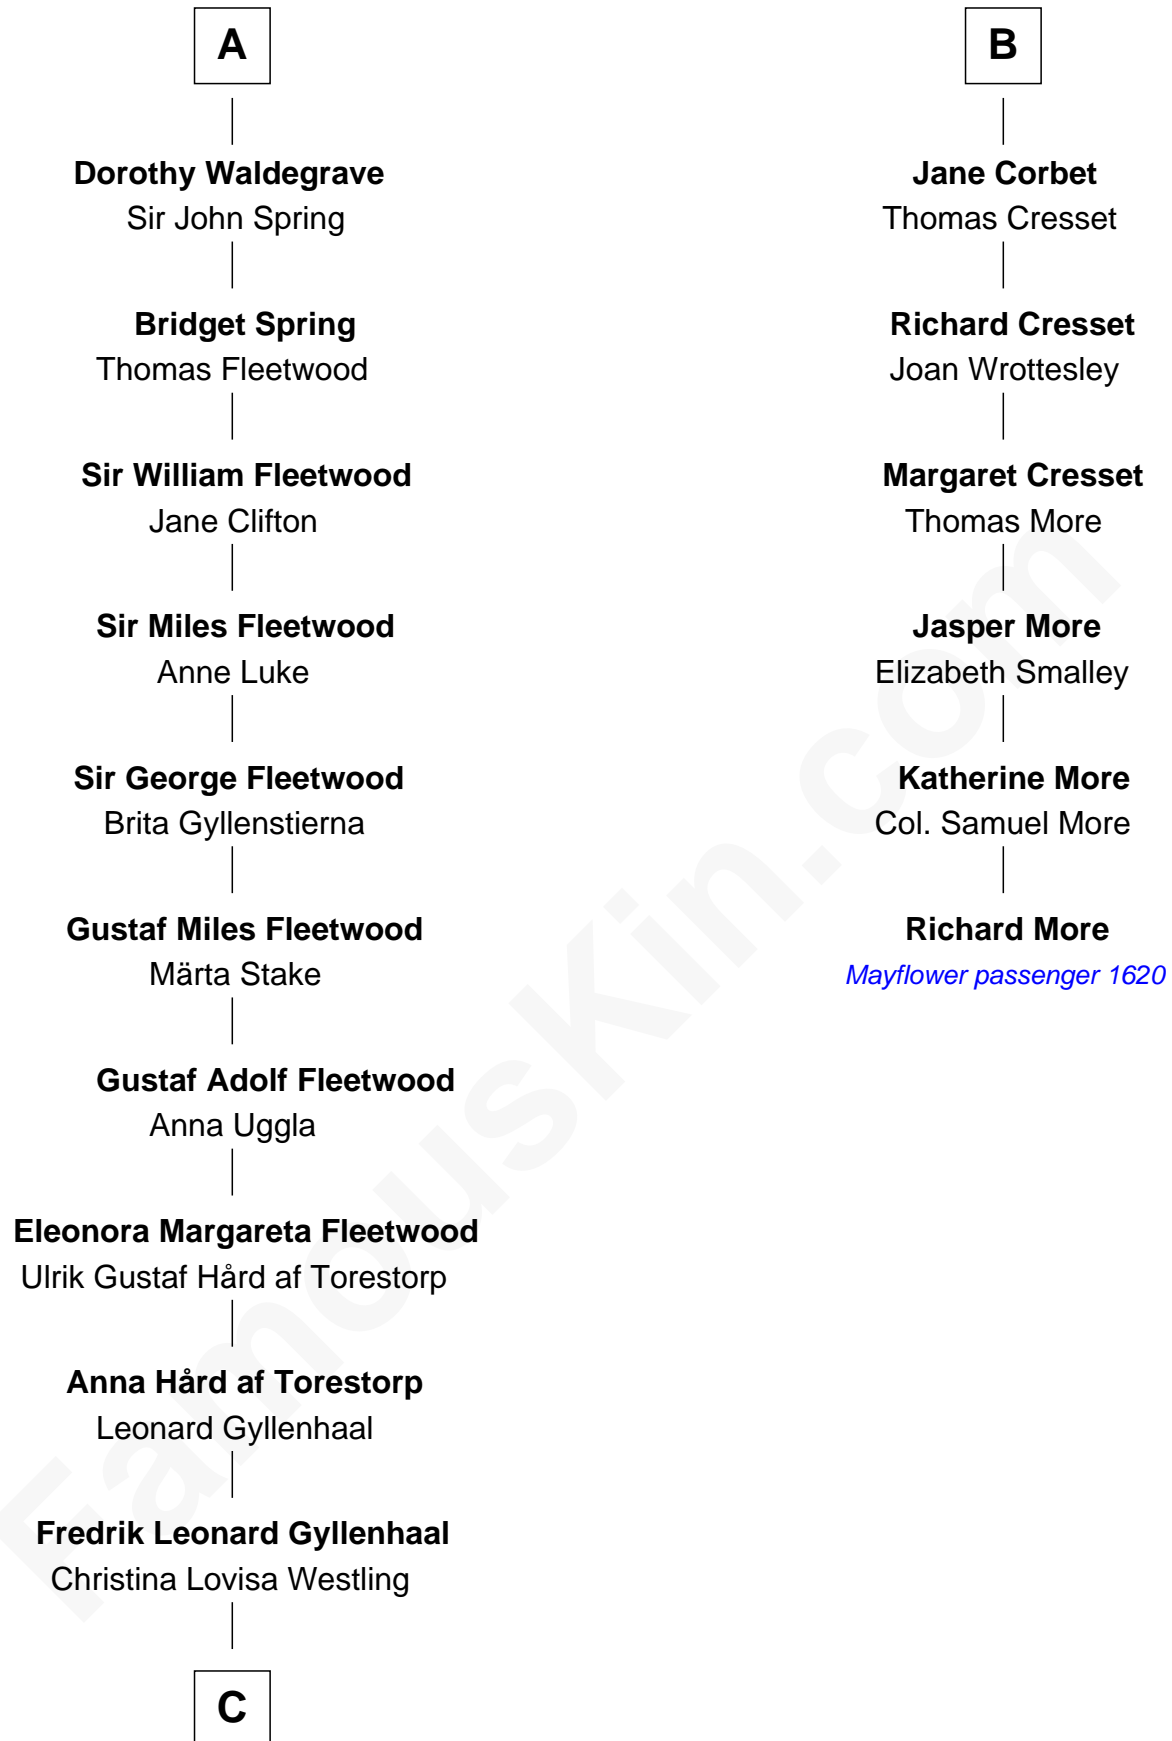

FamousKin.com
Relationship Chart of
Maggie Gyllenhaal
Movie Actress

12th cousin 9 times removed of

Richard More
(c1614 - c1696) Mayflower passenger 1620

C

Anders Leonard Gyllenhaal

Selma Amanda Nelson

Leonard Ephraim Gyllenhaal