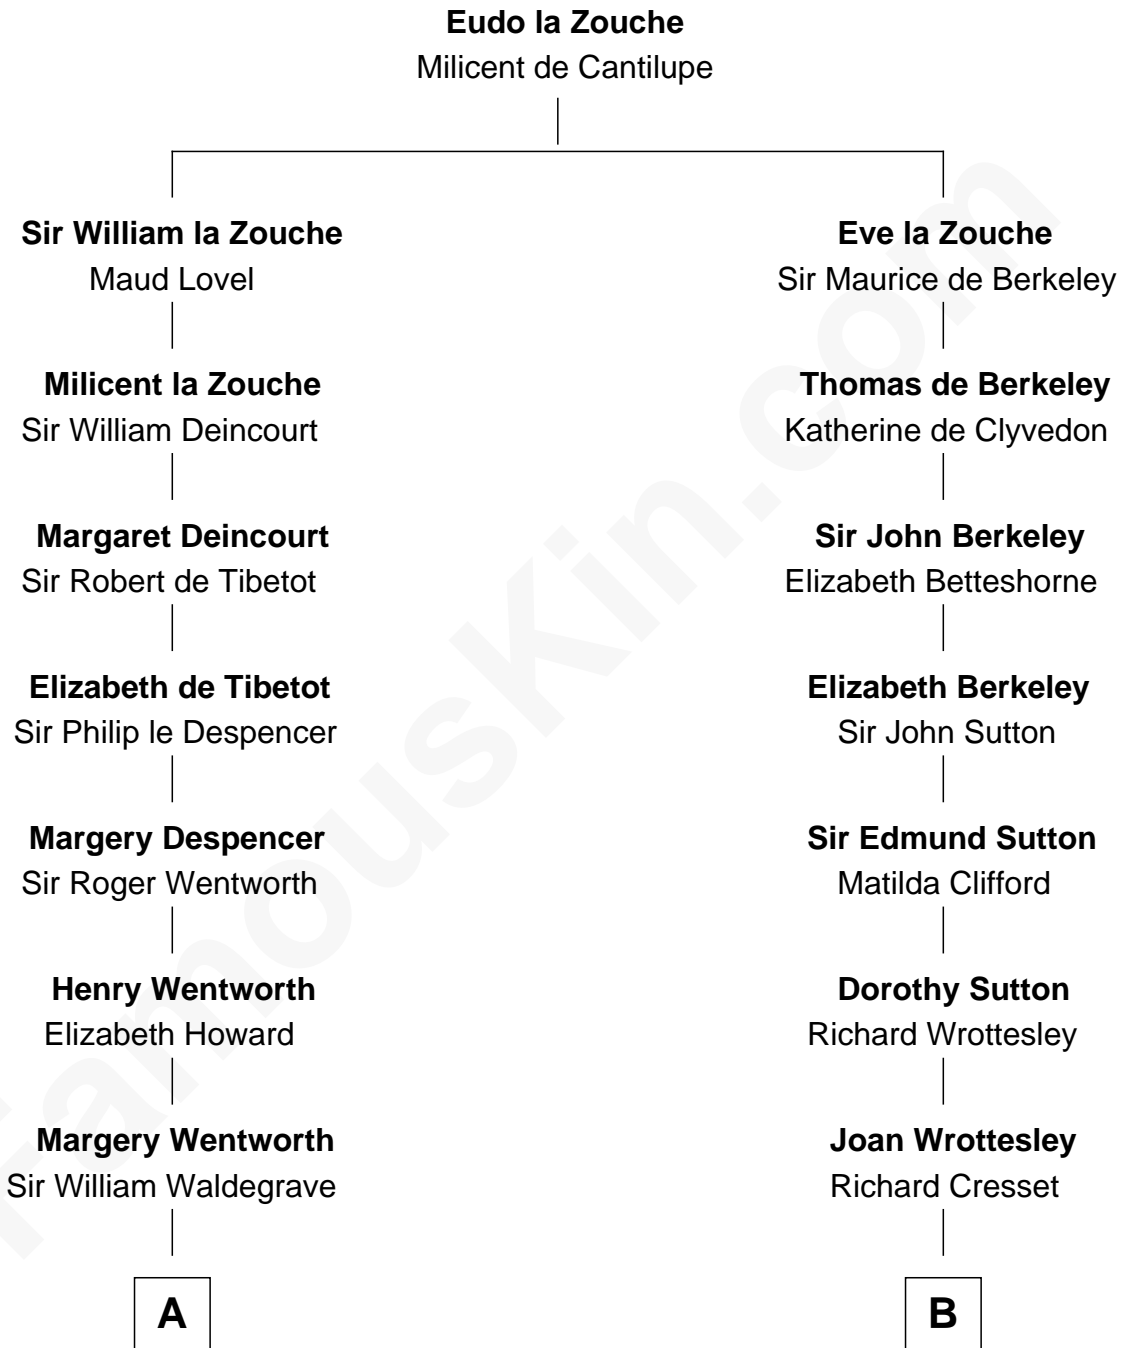

**FamousKin.com**  
**Relationship Chart of**  
**Maggie Gyllenhaal**  
*Movie Actress*

10th cousin 11 times removed of

**Richard More**  
*(c1614 - c1696) Mayflower passenger 1620*

**C**

Anders Leonard Gyllenhaal

Selma Amanda Nelson

Leonard Ephraim Gyllenhaal

Philo Pendleton

Hugh Anders Gyllenhaal

Virginia Lowrie Childs

Stephen Roark Gyllenhaal

Naomi Achs

**Maggie Gyllenhaal**