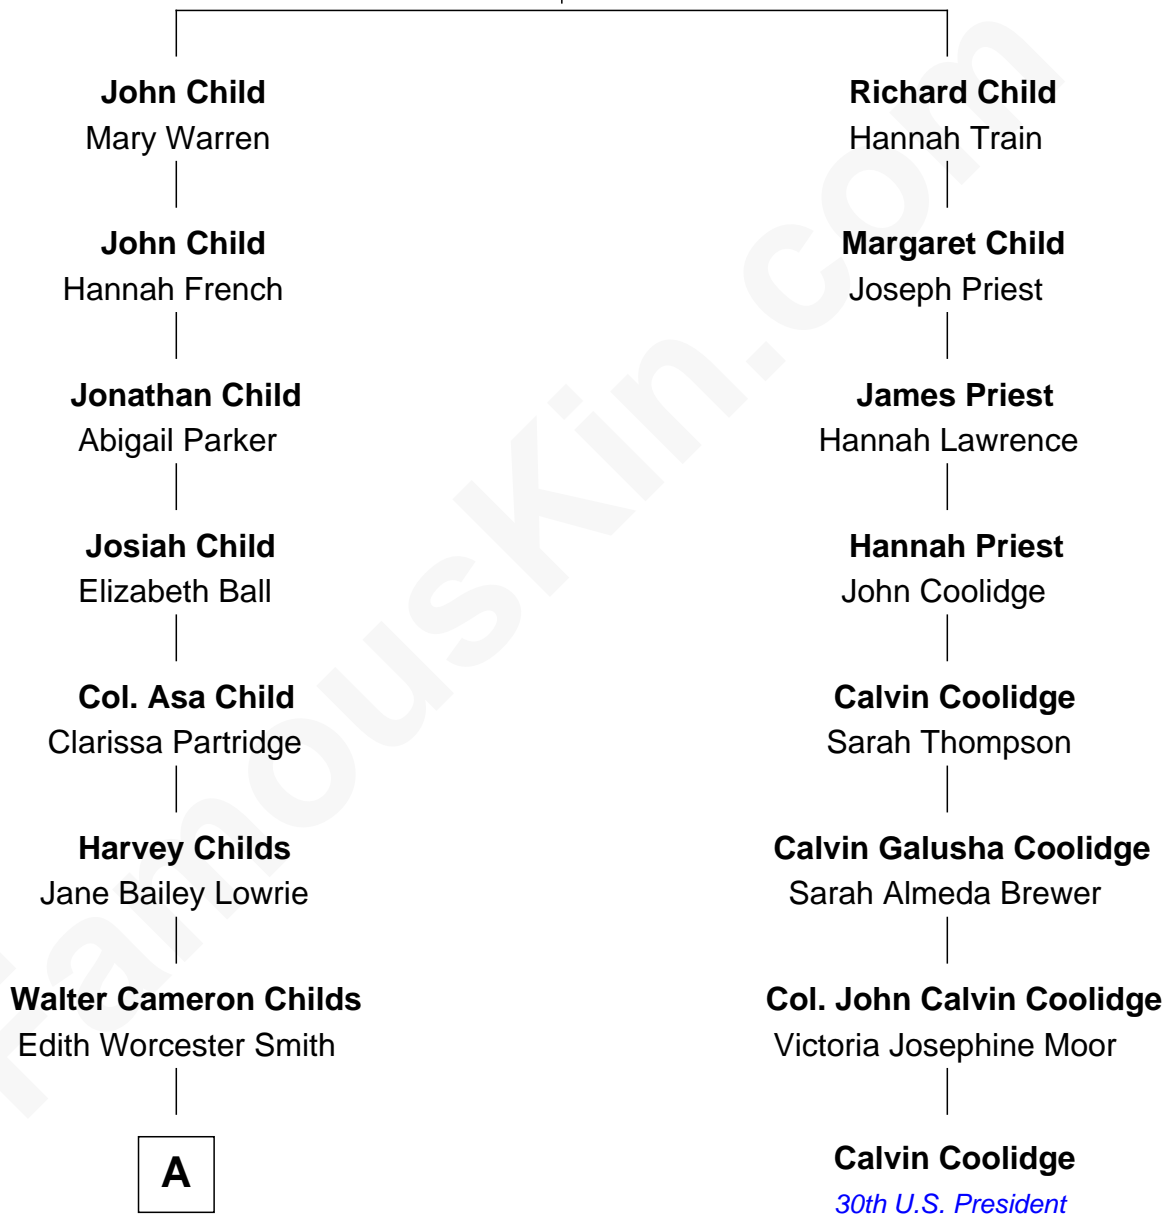

**FamousKin.com**  
**Relationship Chart of**  
**Maggie Gyllenhaal**  
*Movie Actress*

7th cousin 3 times removed of

**Calvin Coolidge**  
*30th U.S. President*

**Joshua Child**  
 Mary Sadler

**A**

—  
**Geoffrey Stafford Childs**

Olivia Hughes Waelchli

—  
**Virginia Lowrie Childs**

Hugh Anders Gyllenhaal

—  
**Stephen Roark Gyllenhaal**

Naomi Achs

—  
**Maggie Gyllenhaal**

*Movie Actress*

FamousKin.com