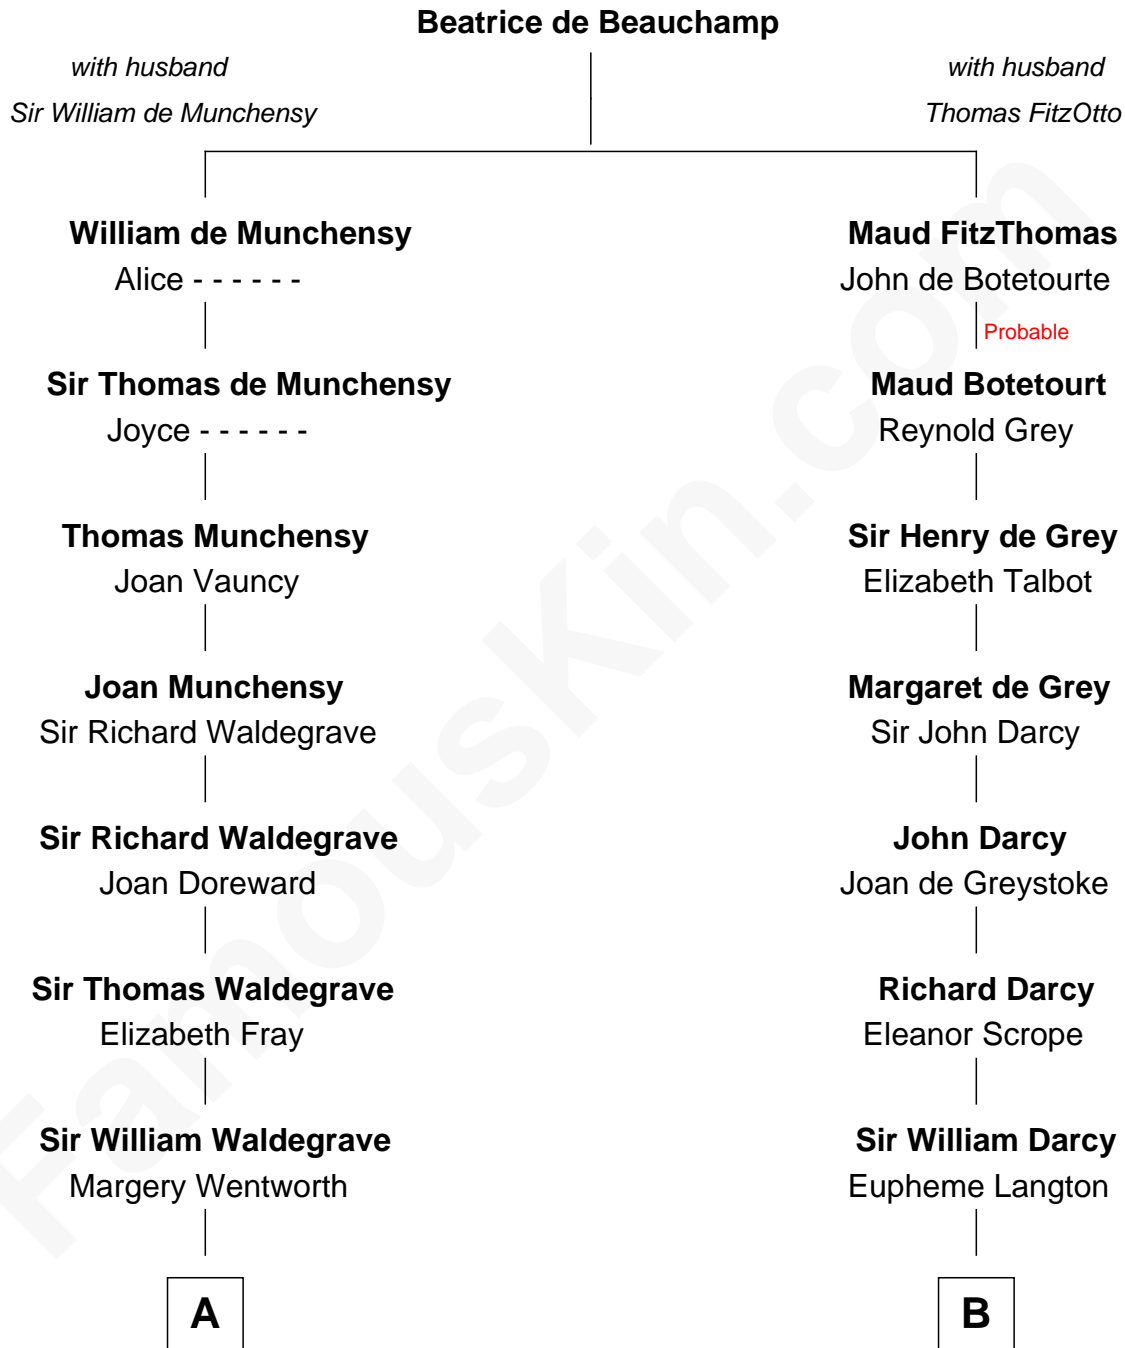

FamousKin.com Relationship Chart of

Maggie Gyllenhaal

Movie Actress

20th cousin 1 time removed of

Norman Rockwell

American Artist

C

Anders Leonard Gyllenhaal

Selma Amanda Nelson

Leonard Ephraim Gyllenhaal

Philo Pendleton

Hugh Anders Gyllenhaal

Virginia Lowrie Childs

Stephen Roark Gyllenhaal

Naomi Achs

Maggie Gyllenhaal