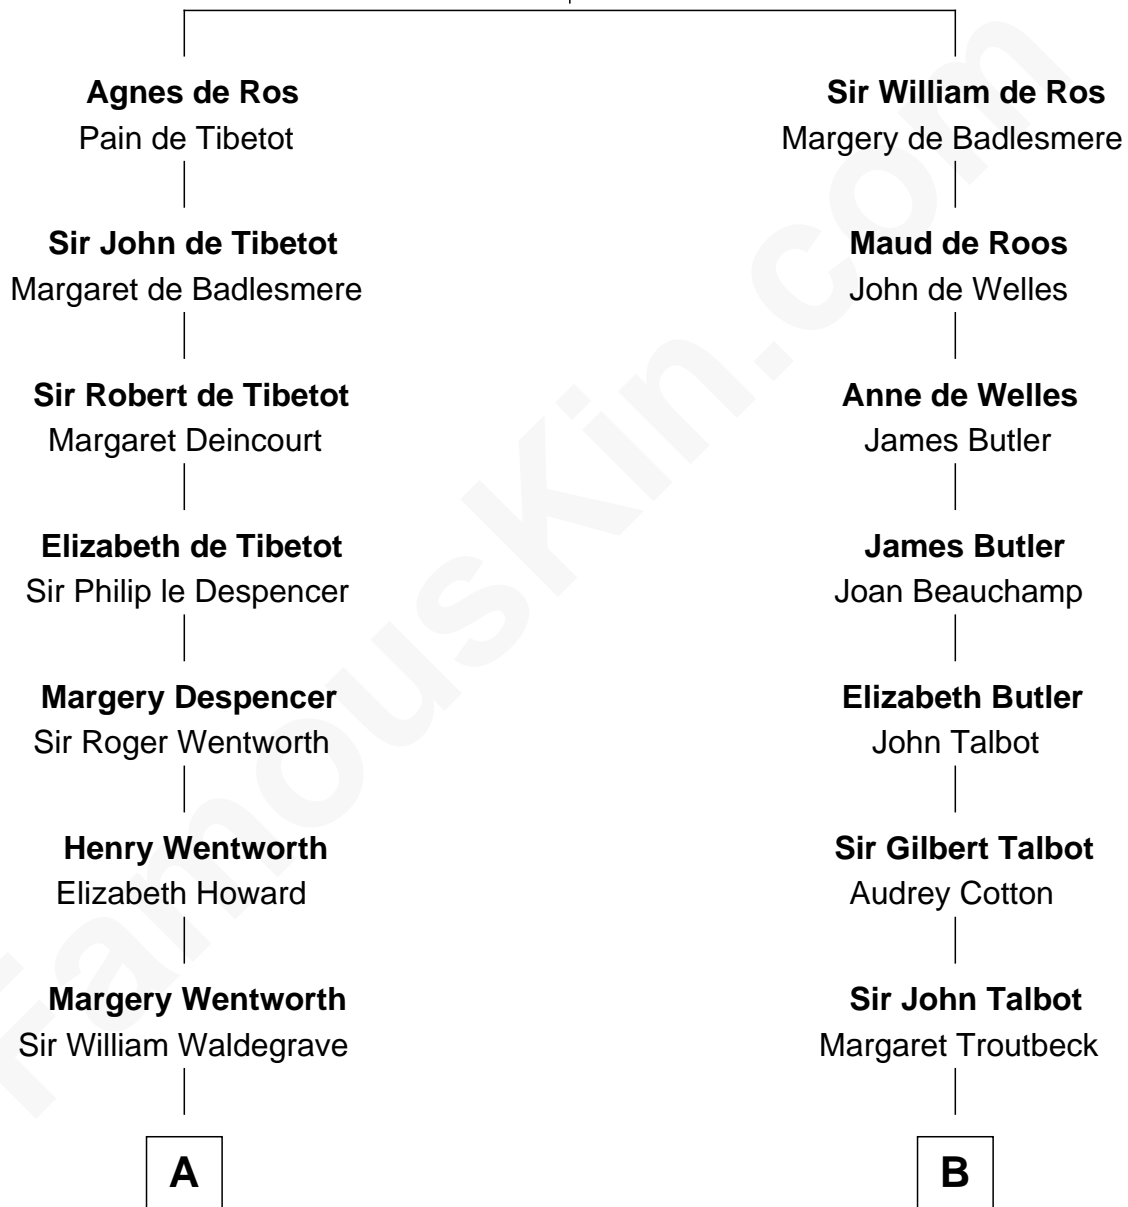

FamousKin.com
Relationship Chart of
Maggie Gyllenhaal
Movie Actress

19th cousin 2 times removed of
Norman Rockwell
American Artist

William de Ros
 Maude de Vaux

C

Anders Leonard Gyllenhaal

Selma Amanda Nelson

Leonard Ephraim Gyllenhaal

Philo Pendleton

Hugh Anders Gyllenhaal

Virginia Lowrie Childs

Stephen Roark Gyllenhaal

Naomi Achs

Maggie Gyllenhaal

Movie Actress