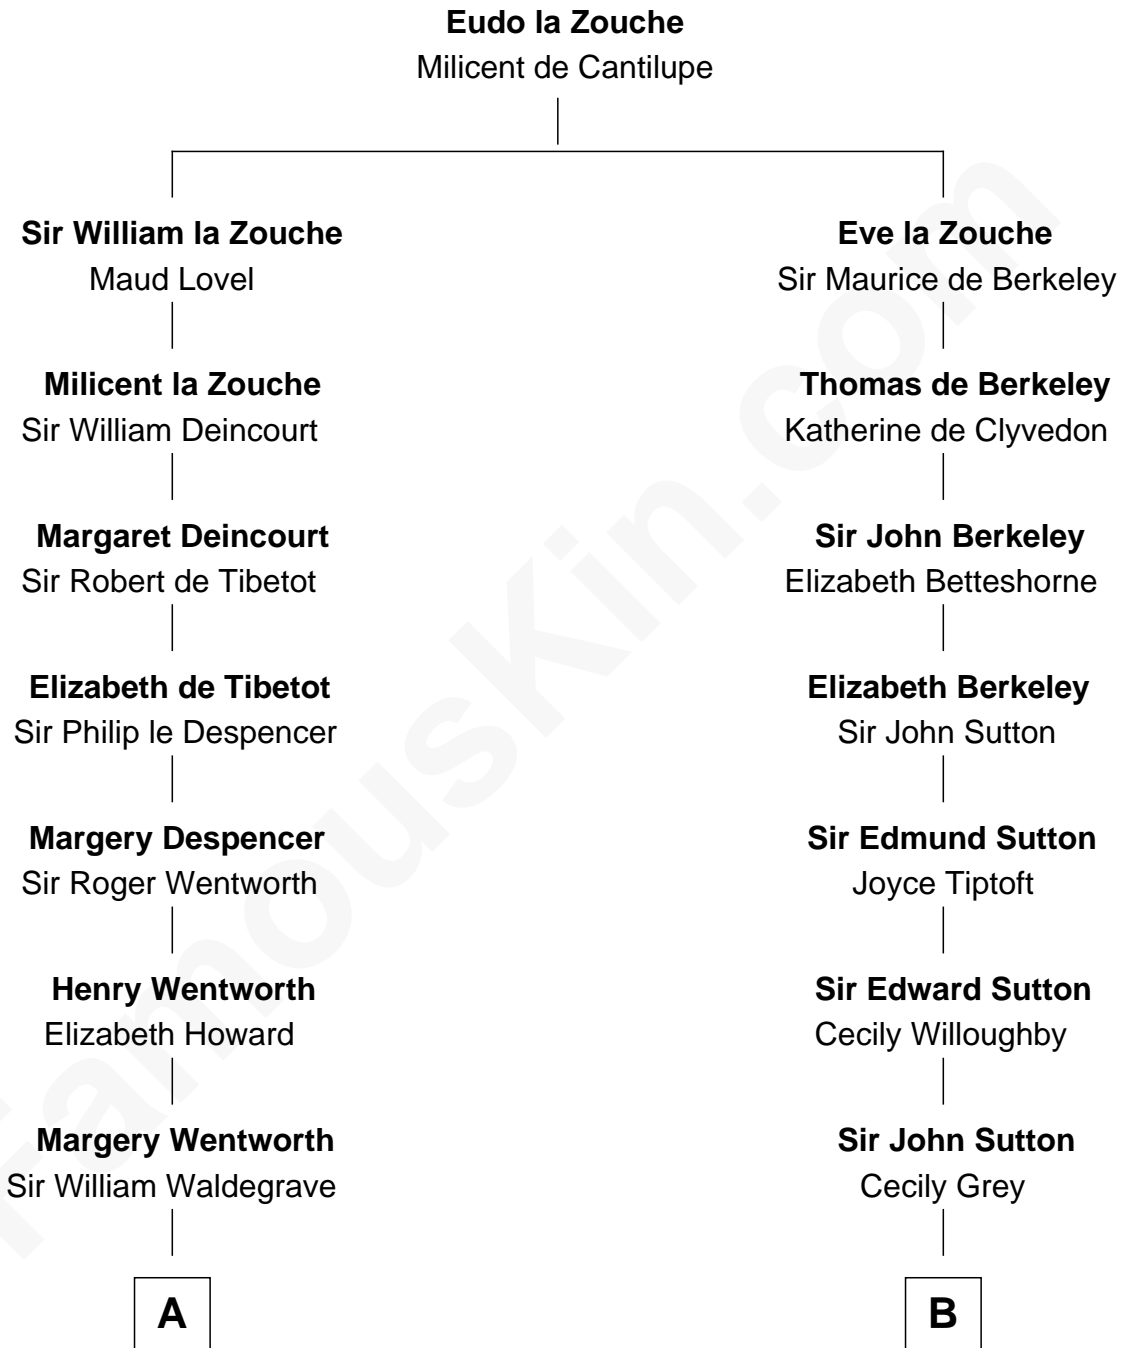

**FamousKin.com**  
**Relationship Chart of**  
**Maggie Gyllenhaal**  
*Movie Actress*

19th cousin 2 times removed of  
**Tennessee Williams**  
*Author of A Streetcar Named Desire*

**C**

**Anders Leonard Gyllenhaal**

Selma Amanda Nelson

**Leonard Ephraim Gyllenhaal**

Philo Pendleton

**Hugh Anders Gyllenhaal**

Virginia Lowrie Childs

**Stephen Roark Gyllenhaal**

Naomi Achs

**Maggie Gyllenhaal**