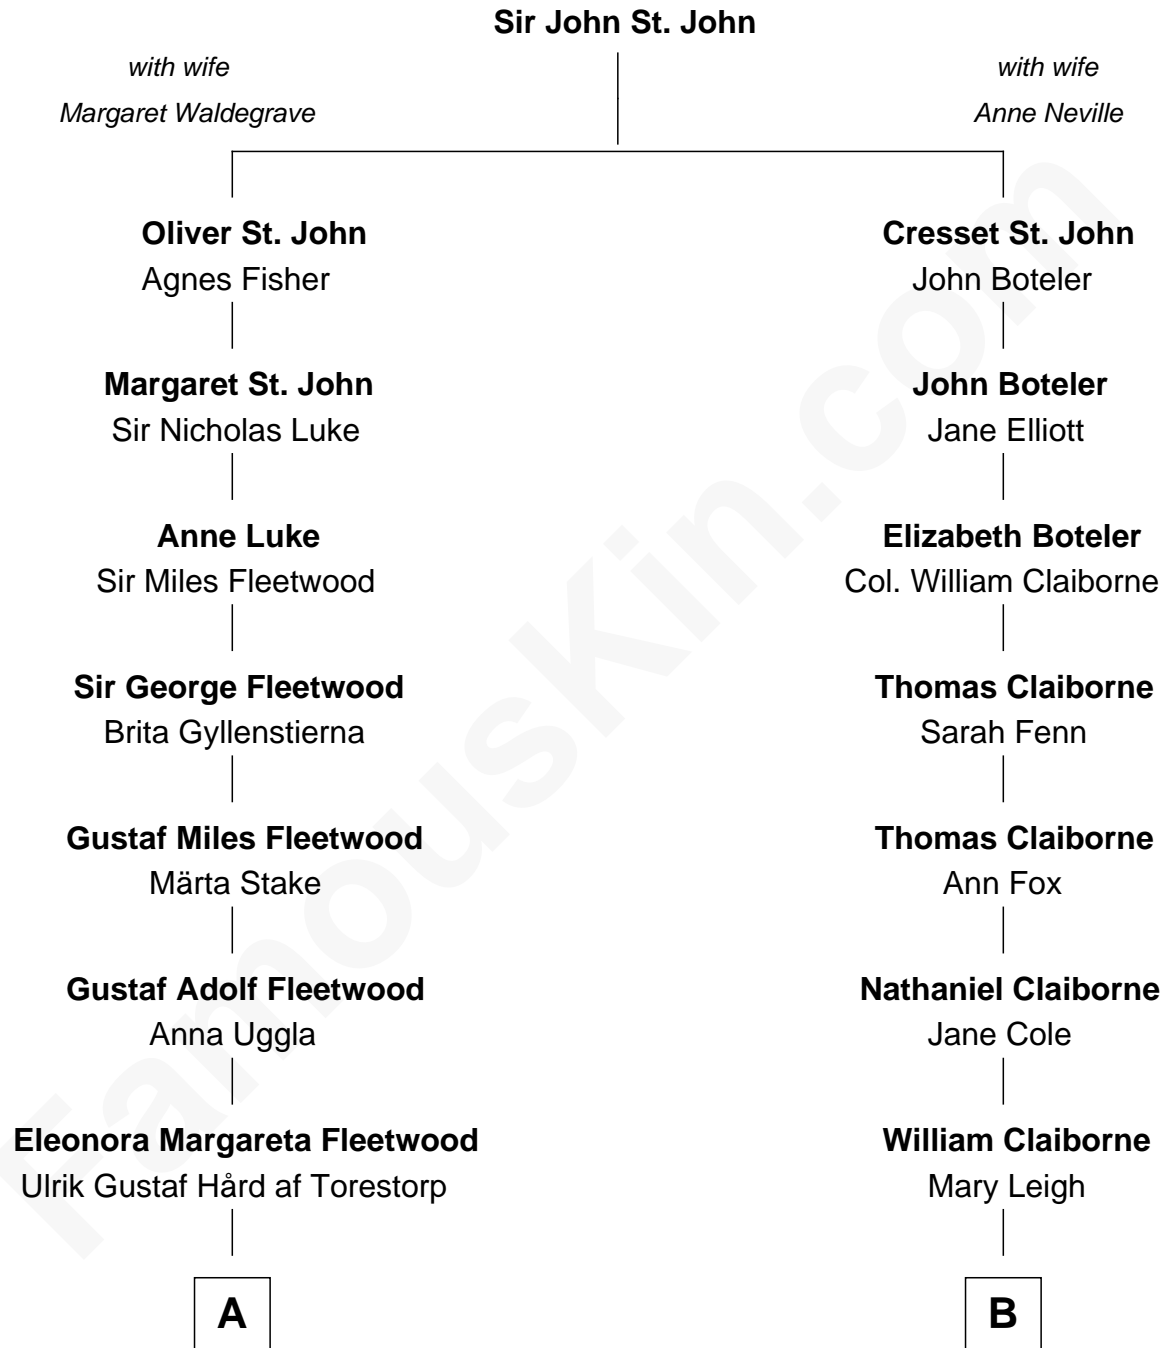

**FamousKin.com**  
**Relationship Chart of**  
**Maggie Gyllenhaal**  
*Movie Actress*

11th cousin 2 times removed of

**Liz Claiborne**

*Fashion Designer and Founder of Liz Claiborne Inc.*

**A**

**Anna Hård af Torestorp**

Leonard Gyllenhaal

**Fredrik Leonard Gyllenhaal**

Christina Lovisa Westling

**Anders Leonard Gyllenhaal**

Selma Amanda Nelson

**Leonard Ephraim Gyllenhaal**

Philo Pendleton

**Hugh Anders Gyllenhaal**