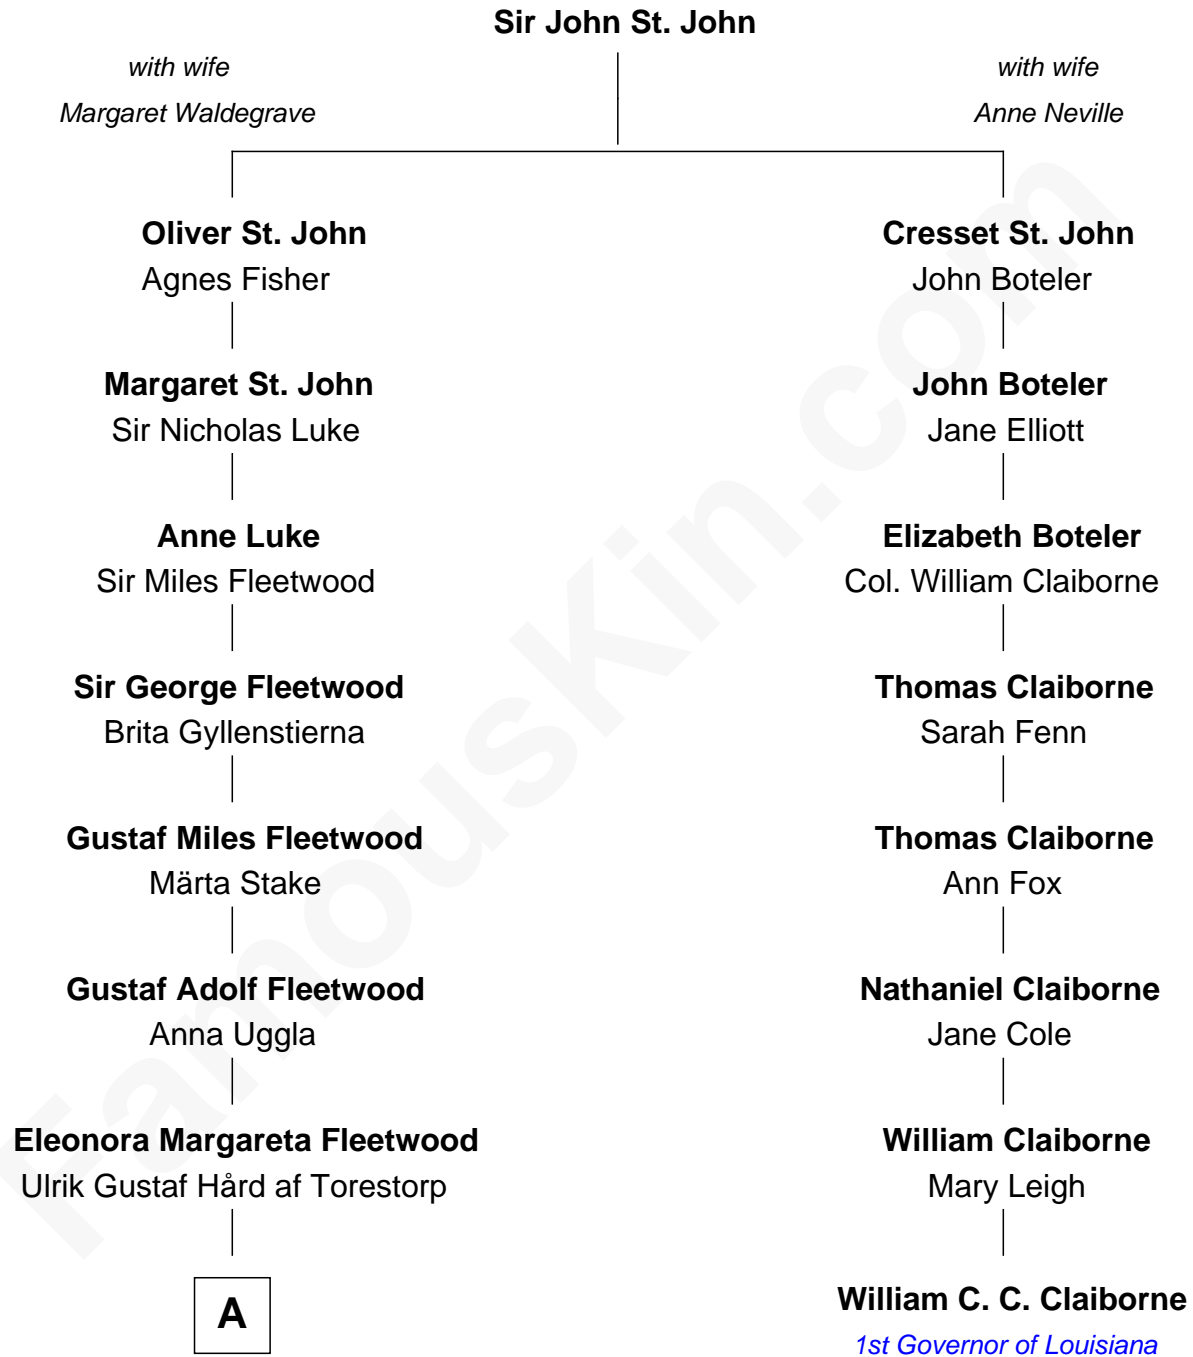

FamousKin.com
Relationship Chart of
Maggie Gyllenhaal
Movie Actress

7th cousin 6 times removed of
William C. C. Claiborne
1st Governor of Louisiana

A

—
Anna Hård af Torestorp

Leonard Gyllenhaal

—
Fredrik Leonard Gyllenhaal

Christina Lovisa Westling

—
Anders Leonard Gyllenhaal

Selma Amanda Nelson

—
Leonard Ephraim Gyllenhaal

Philo Pendleton

—
Hugh Anders Gyllenhaal

Virginia Lowrie Childs

—
Stephen Roark Gyllenhaal