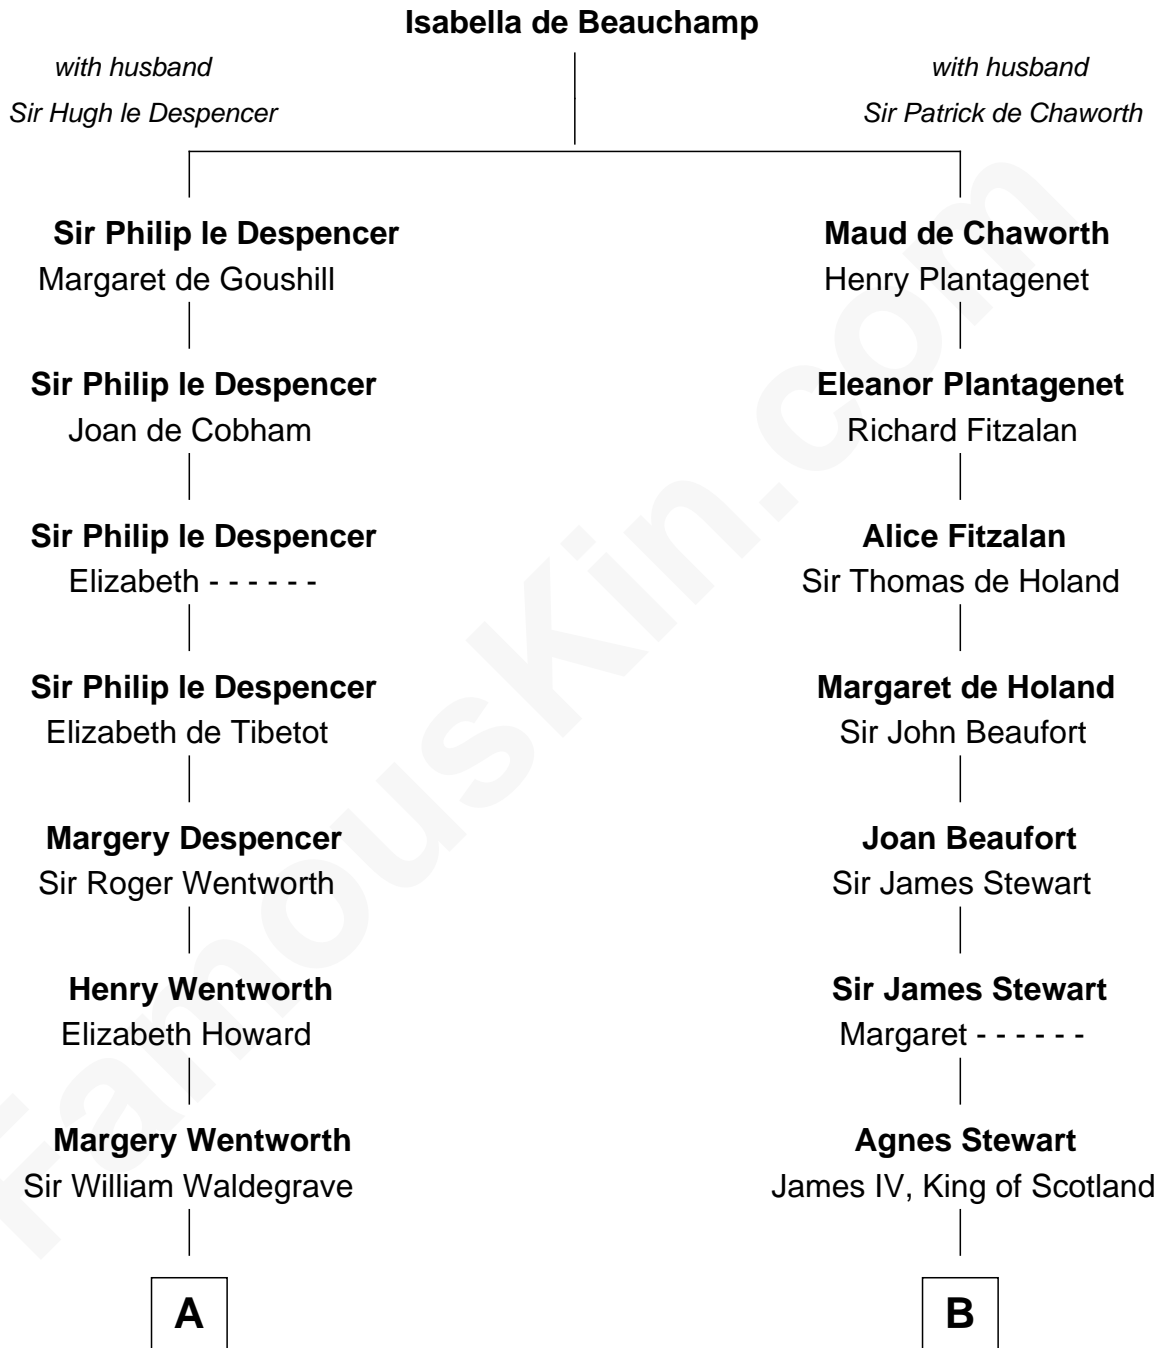

# FamousKin.com Relationship Chart of

**Maggie Gyllenhaal**

*Movie Actress*

21st cousin of

**Howard Dean**

*79th Governor of Vermont*

**C**

**Anders Leonard Gyllenhaal**

Selma Amanda Nelson

**Leonard Ephraim Gyllenhaal**

Philo Pendleton

**Hugh Anders Gyllenhaal**

Virginia Lowrie Childs

**Stephen Roark Gyllenhaal**

Naomi Achs

**Maggie Gyllenhaal**