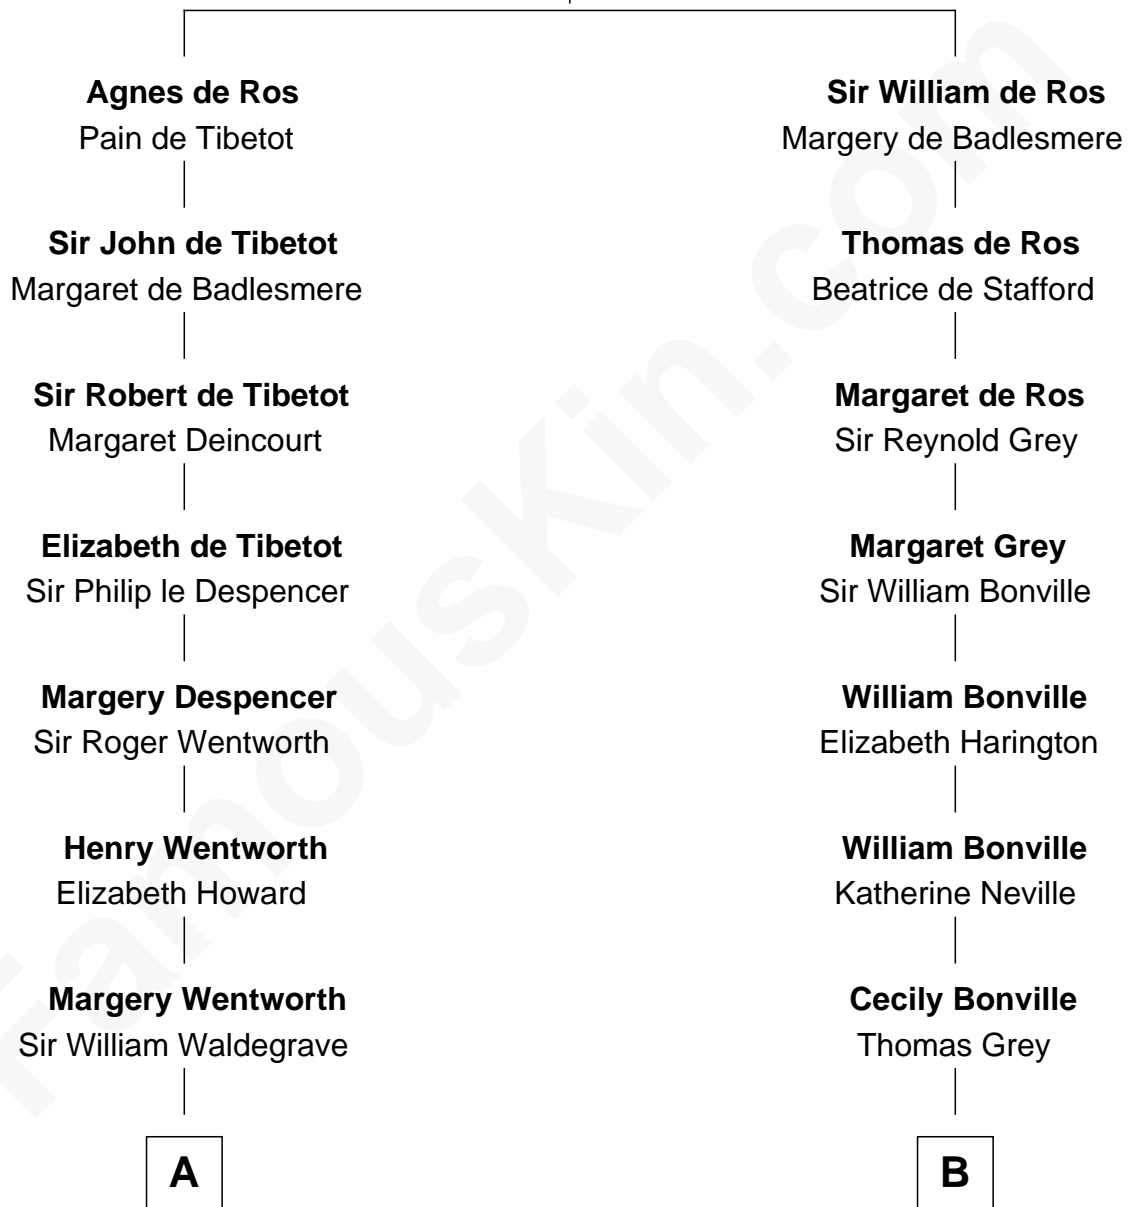

FamousKin.com Relationship Chart of

Maggie Gyllenhaal

Movie Actress

20th cousin 1 time removed of

Humphrey Bogart

Movie Actor

William de Ros
Maude de Vaux

C

Anders Leonard Gyllenhaal

Selma Amanda Nelson

Leonard Ephraim Gyllenhaal

Philo Pendleton

Hugh Anders Gyllenhaal

Virginia Lowrie Childs

Stephen Roark Gyllenhaal

Naomi Achs